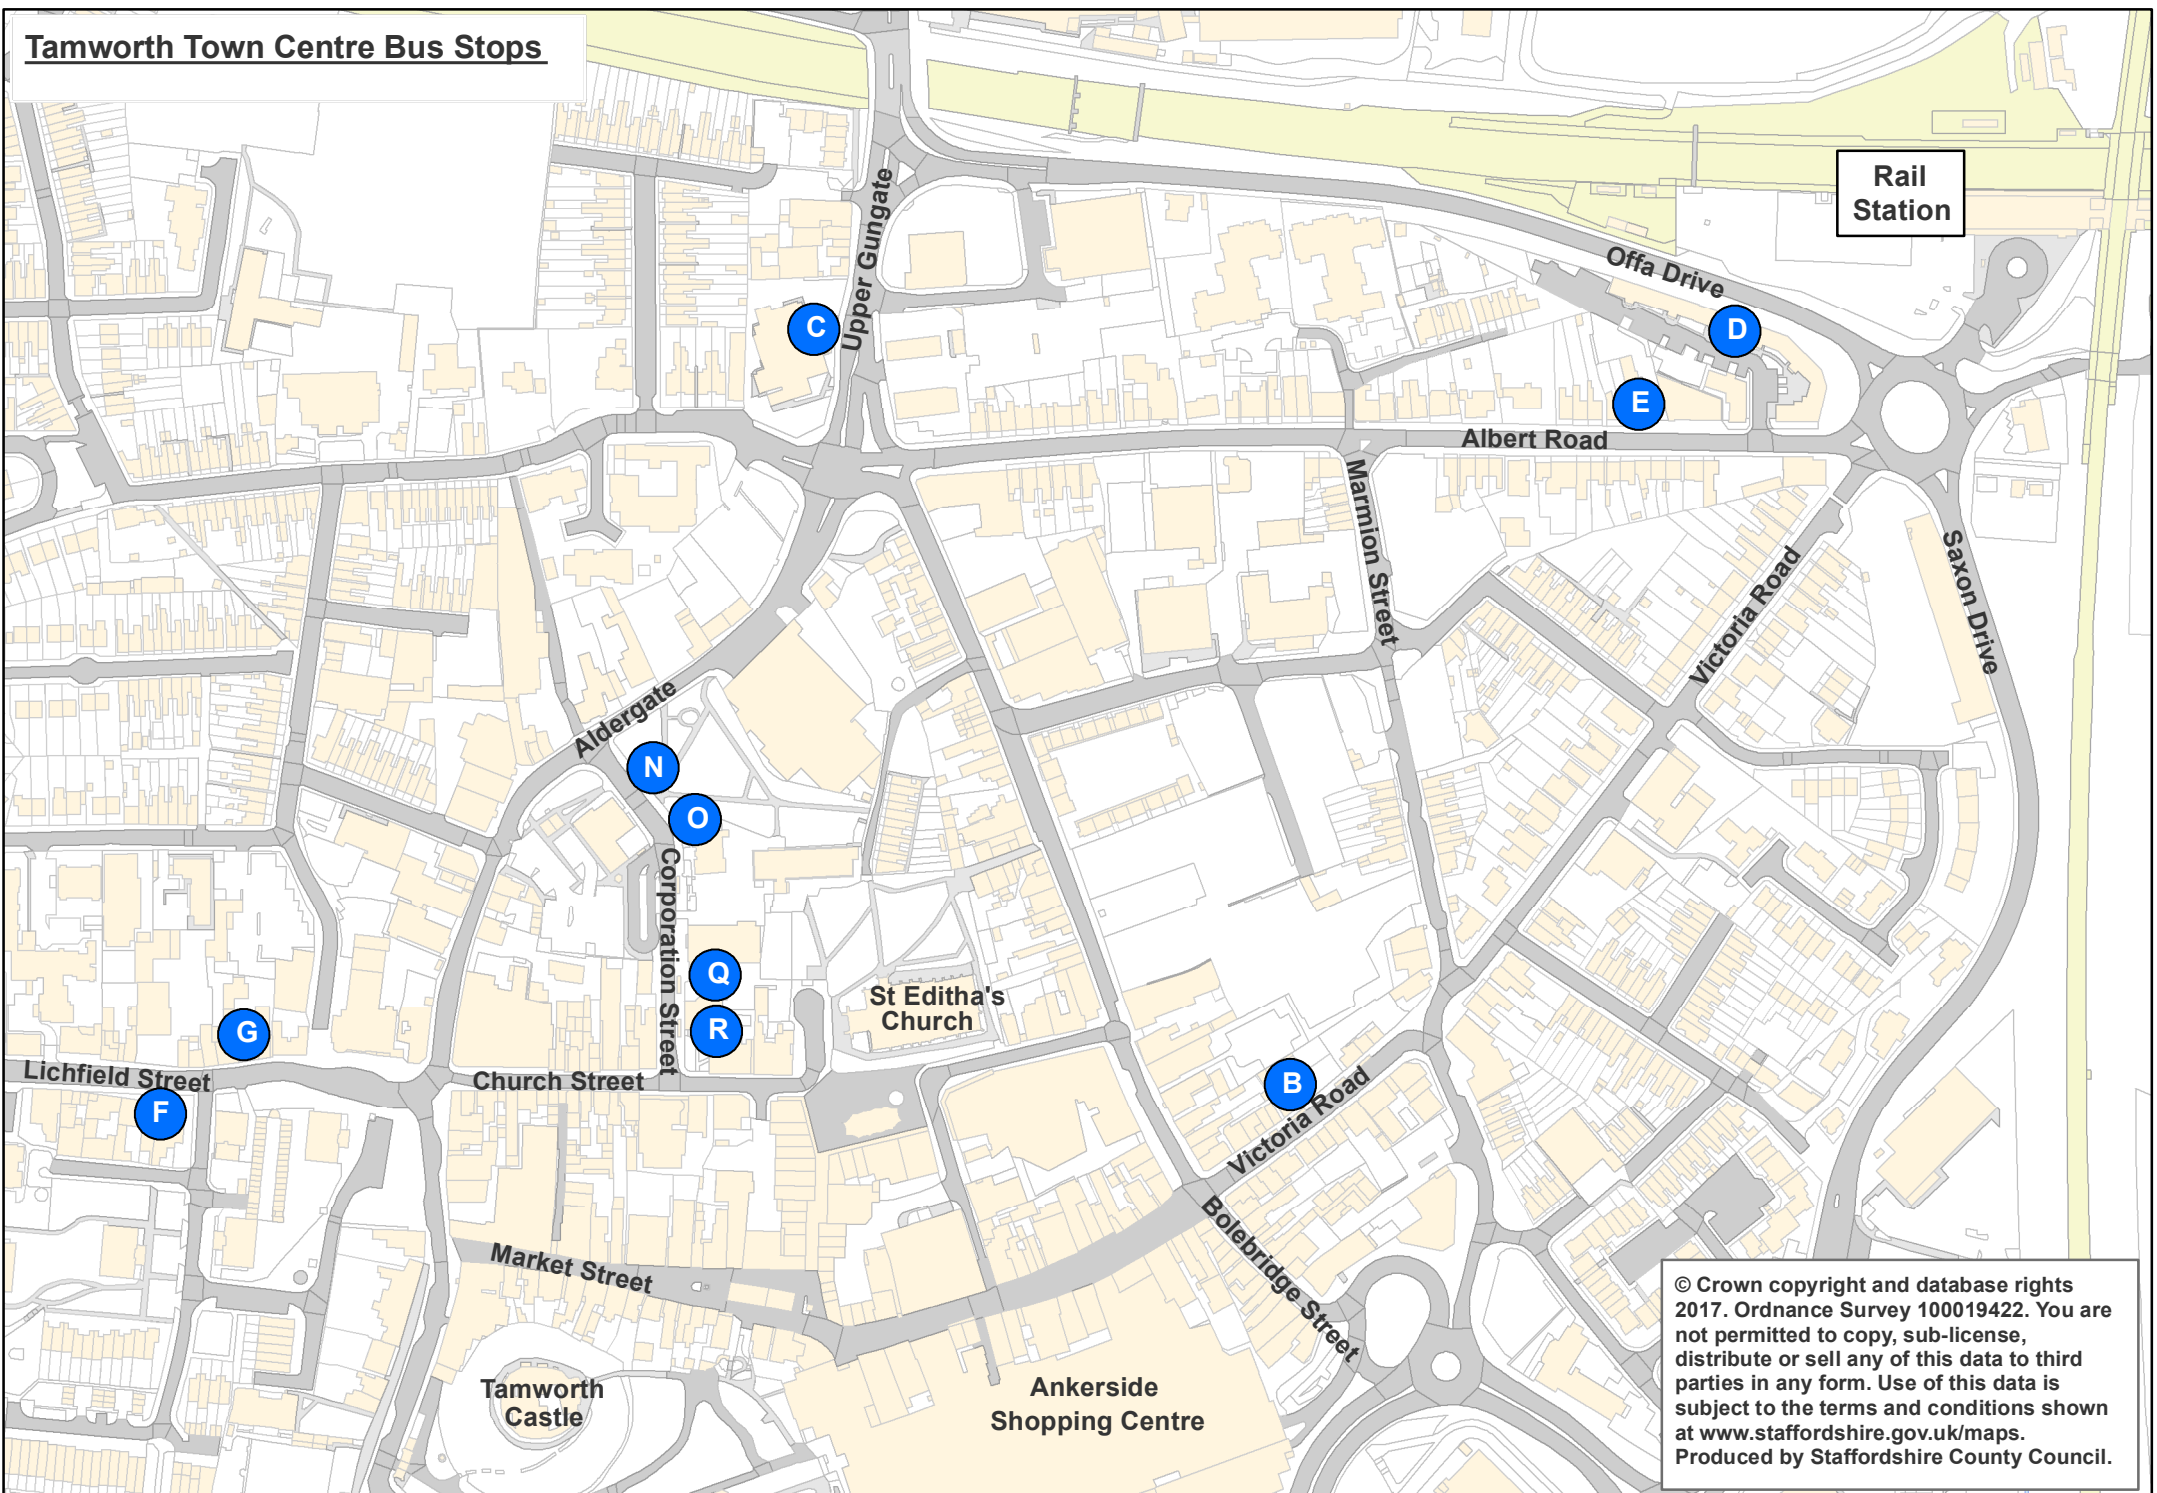

# Tamworth Town Centre Bus Stops

© Crown copyright and database rights 2017. Ordnance Survey 100019422. You are not permitted to copy, sub-license, distribute or sell any of this data to third parties in any form. Use of this data is subject to the terms and conditions shown at [www.staffordshire.gov.uk/maps](http://www.staffordshire.gov.uk/maps). Produced by Staffordshire County Council.

## Tamworth Town Centre Stops

Service	Destination	Stops served
2	Perrycrofts	C, R
3 / 3E	Coton Green	C, R
4	Silverlink	B
5	Kerria Centre	B
7 / 7A / 7E	Stonydelph	B
8	Hockley	B
15	Hurley	B
16 / 16A	Kingsbury	B
48	Nuneaton	E, O
65	Nuneaton	G, E, O
	Robert Peel Hospital	D, F, O

Service	Destination	Stops served
110	Birmingham	F, Q
118 / 119	Hurley	E, O
765	Lichfield	F, N
766	Atherstone	C, O (via Glasgote)
	Atherstone	F, O (via A5)
767	Nuneaton	F, O (via A5)
785	Shuttington / Austrey	O (also E on Sunday)
786	Polesworth / Austrey	O (also E on Sunday)
X65	Lichfield	F, N