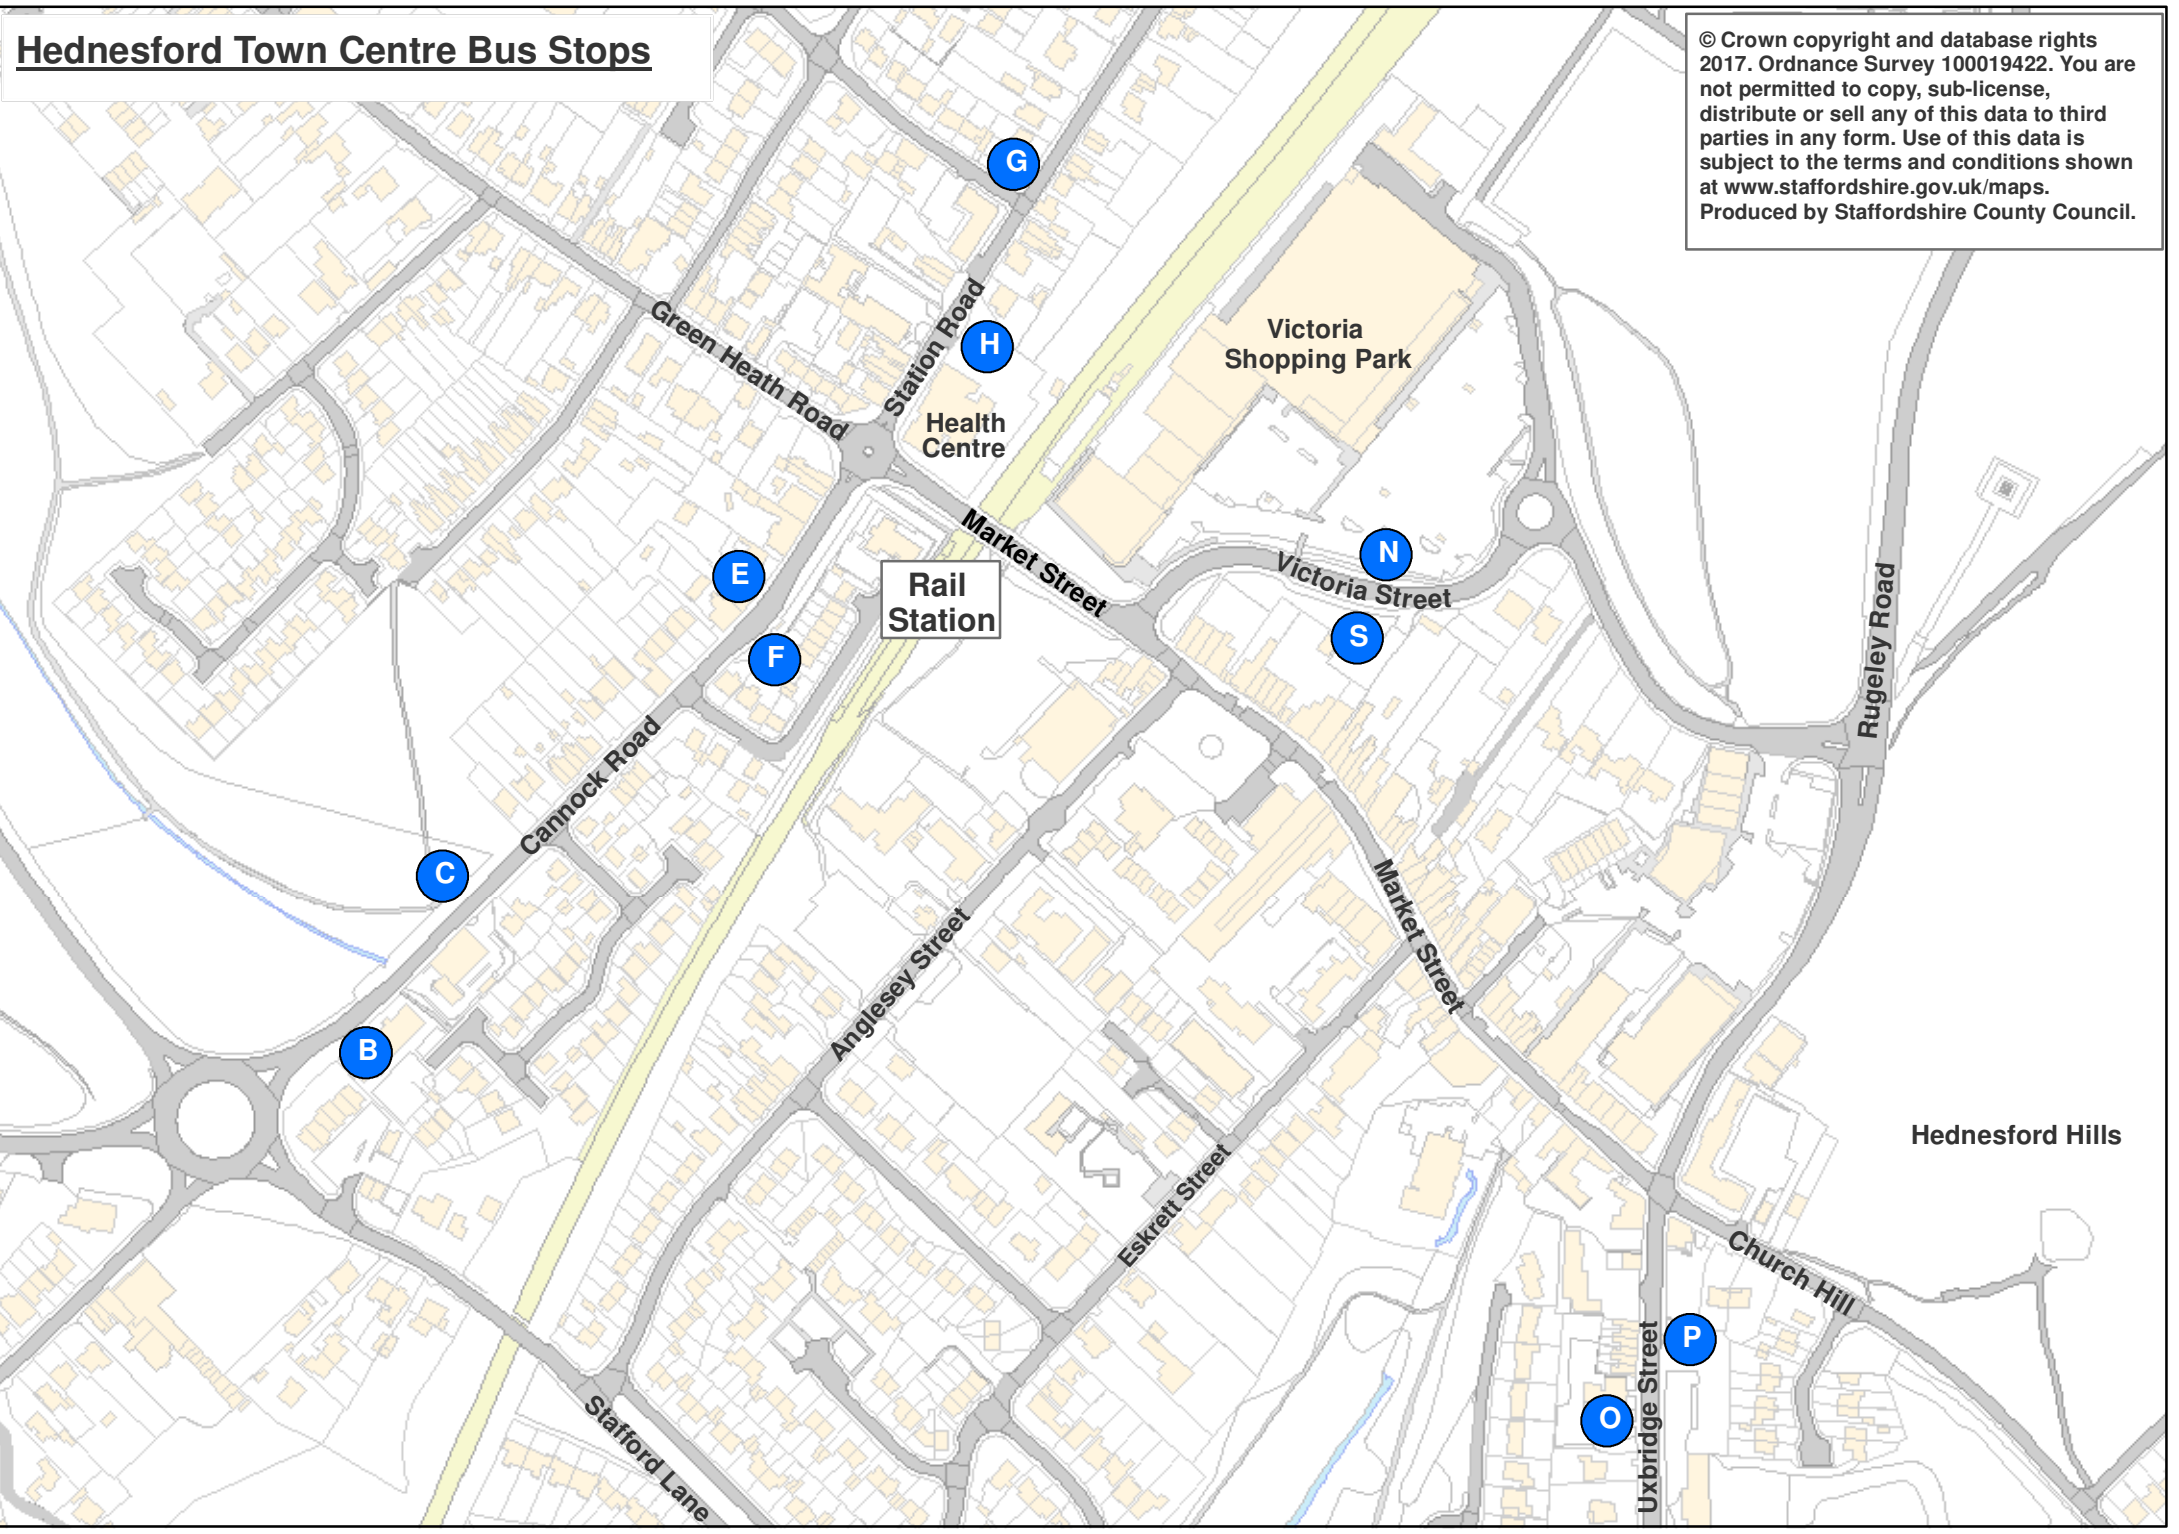

Hednesford Town Centre Bus Stops

© Crown copyright and database rights 2017. Ordnance Survey 100019422. You are not permitted to copy, sub-license, distribute or sell any of this data to third parties in any form. Use of this data is subject to the terms and conditions shown at www.staffordshire.gov.uk/maps. Produced by Staffordshire County Council.

Hednesford Town Centre Bus Stops

Service	Destination	Stops served
25	Cannock	B, F, H, S
26	Pye Green	C, E, G, N
62 / 62S	Cannock	B, F, O, S
	Lichfield	C, E, N, P
63	Cannock	C, E, N
	Rugeley	B, F, S

Service	Destination	Stops served
T3	Thornhill Road	B, F, S
	Cannock	C, E, N
T5	Shaftsbury Drive	S
	Cannock	H, N

Destinations served form Hednesford Town Centre

	Destination	Services
B	Burntwood	62 / 62S
C	Cannock	25, 26, 62 / 62S, 63, T3, T5
	Cannock Wood	62 / 62S
	Chadsmoor	25, 62 / 62S, 63, T3
	Chase Terrace	62 / 62S
	Chasetown	62S
F	Flaxley Green	63
H	Hawks Green	T5
	Hazelslade	62 / 62S

	Destination	Services
L	Lichfield	62 / 62S
	Littleworth	62 / 62S
P	Pipehill	62 / 62S
	Prospect Village	62 / 62S
	Pye Green	26
R	Rawnsley	62 / 62S
	Rose Hill	26, T3
	Rugeley	63
W	West Chadmoor	26