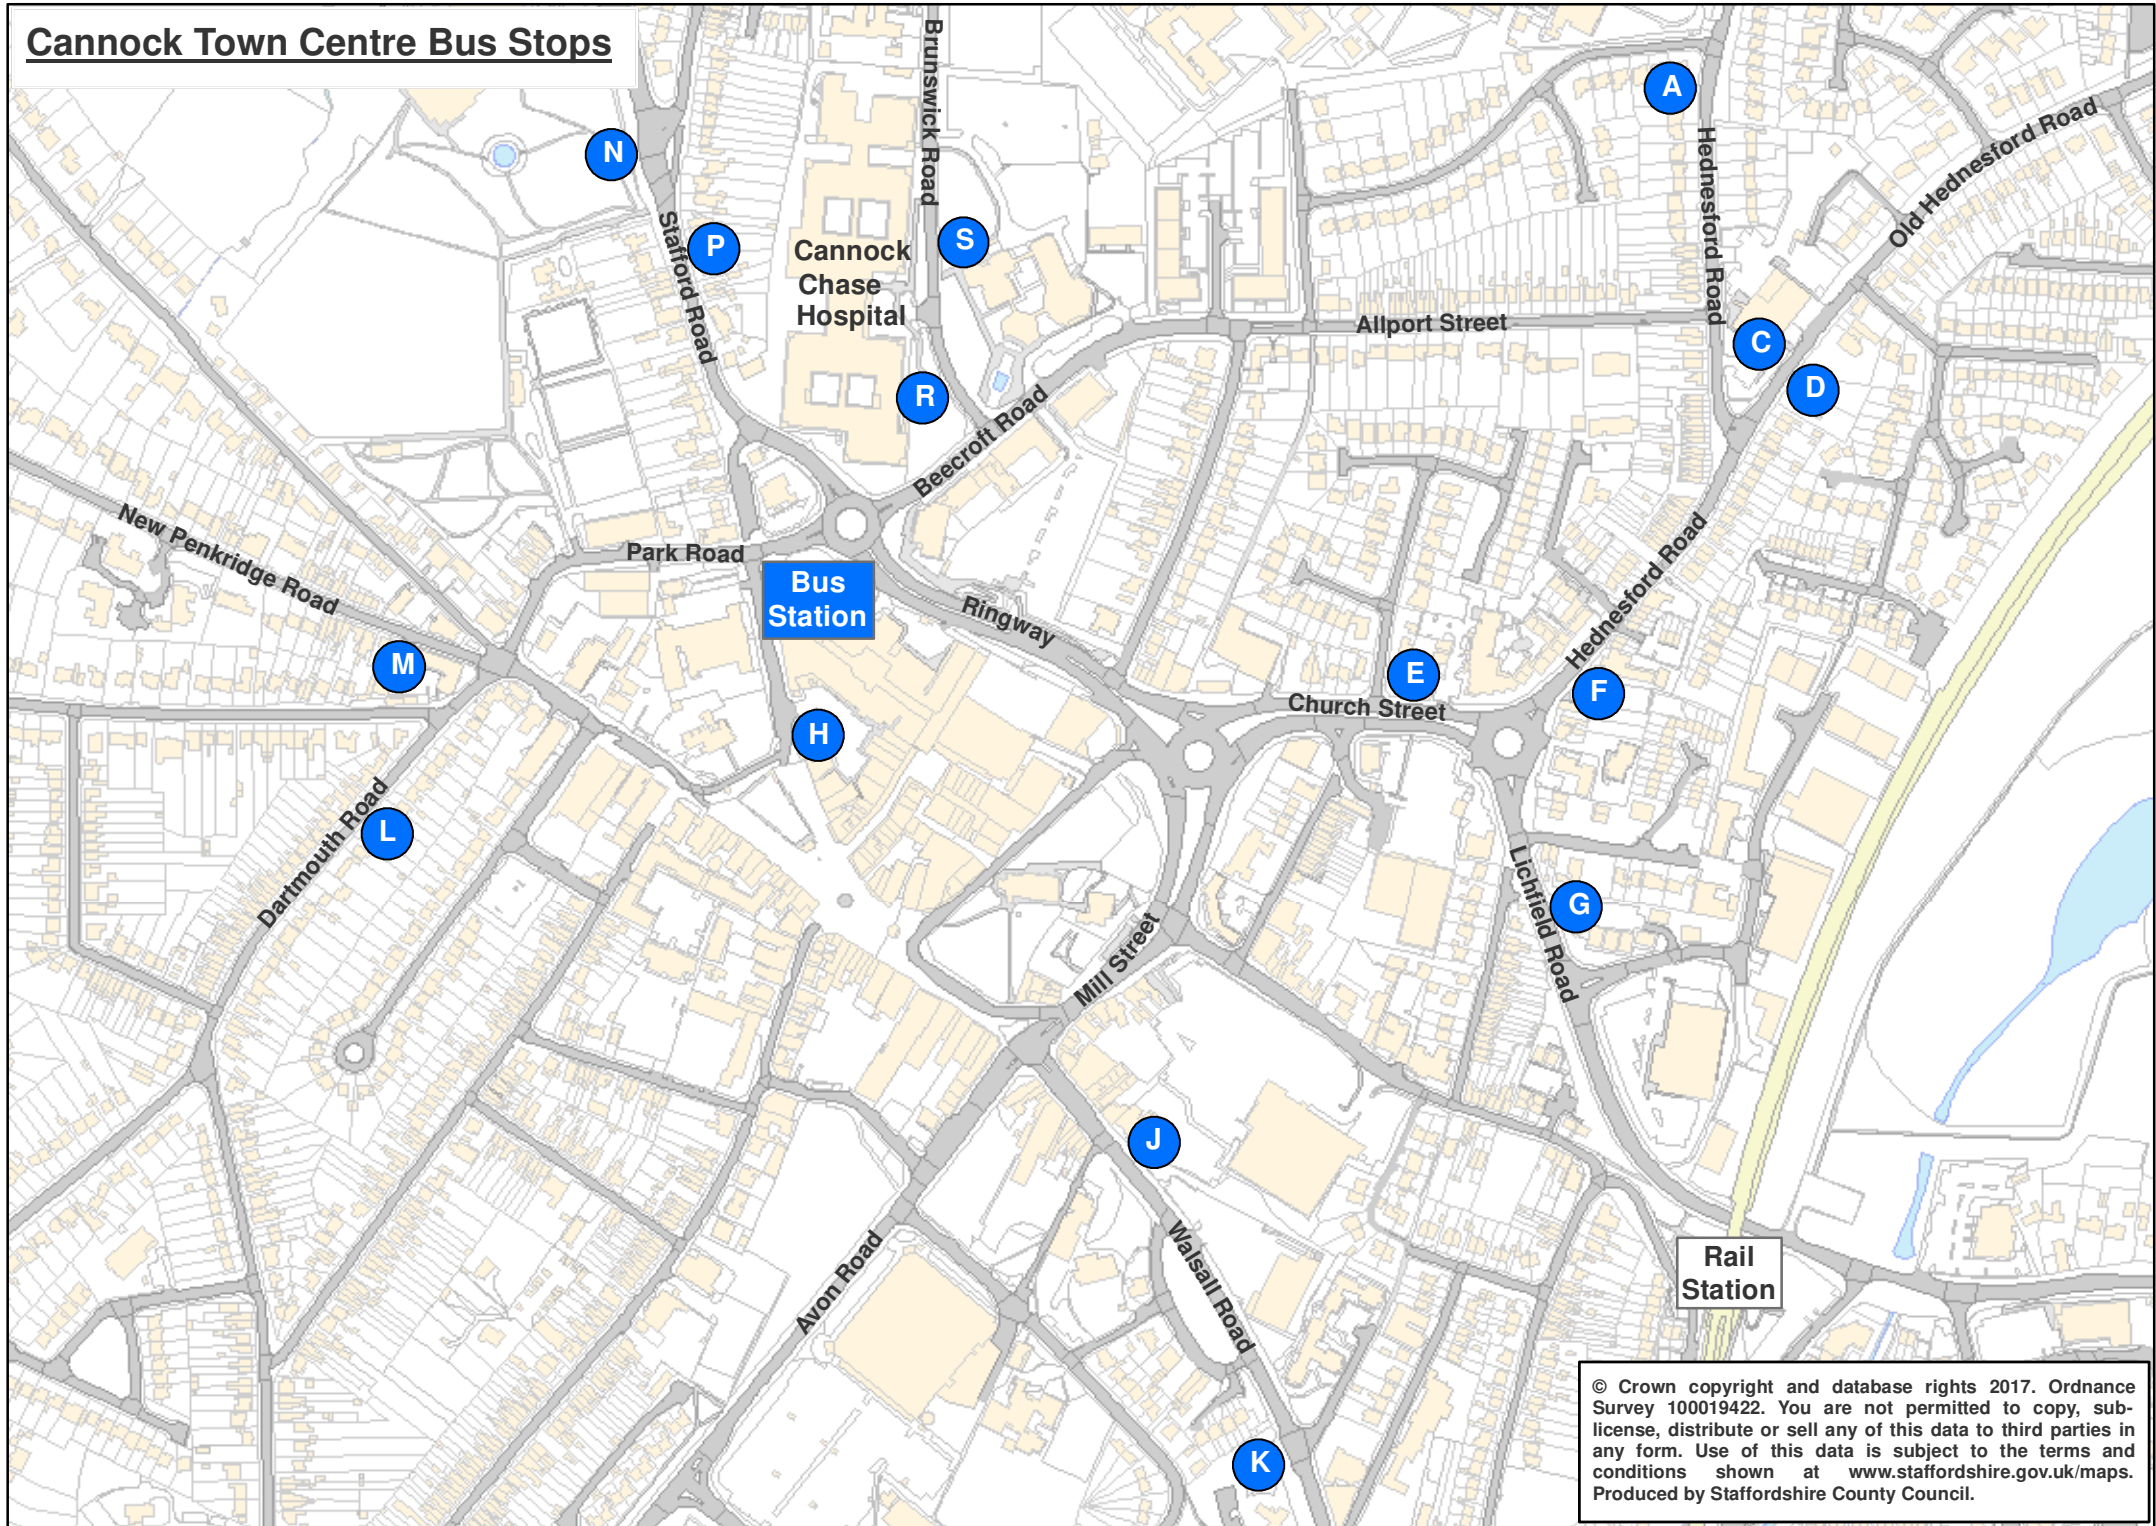

# Cannock Town Centre Bus Stops

© Crown copyright and database rights 2017. Ordnance Survey 100019422. You are not permitted to copy, sublicense, distribute or sell any of this data to third parties in any form. Use of this data is subject to the terms and conditions shown at [www.staffordshire.gov.uk/maps](http://www.staffordshire.gov.uk/maps). Produced by Staffordshire County Council.

## Cannock Town Centre Stops and Bus Station Stands

Service	Destination	Stops served	Stand No.
1	Walsall	J, P	8
	Huntington	K, N	4
2 / 2E	Walsall	---	9
3 / 3C	Walsall	E, G	6
25	Pye Green Circular	---	2
26	Hednesford Circular	C, E	3
60	Lichfield	C, E	6
61 / 61A / X61	Lichfield	E, G	7
62 / 62S	Lichfield	R	7
63	Rugeley	R	10
67	Wolverhampton	---	1
70	Wolverhampton	L	1
71	Wolverhampton	L	1
74	Stafford	N	4
75 / 75A	Stafford	M	5
75B	Stafford	N	4
T3	Thornhill Road	A, H	--
T5	Shaftsbury Drive	E, H	--
X51	Birmingham	J	8