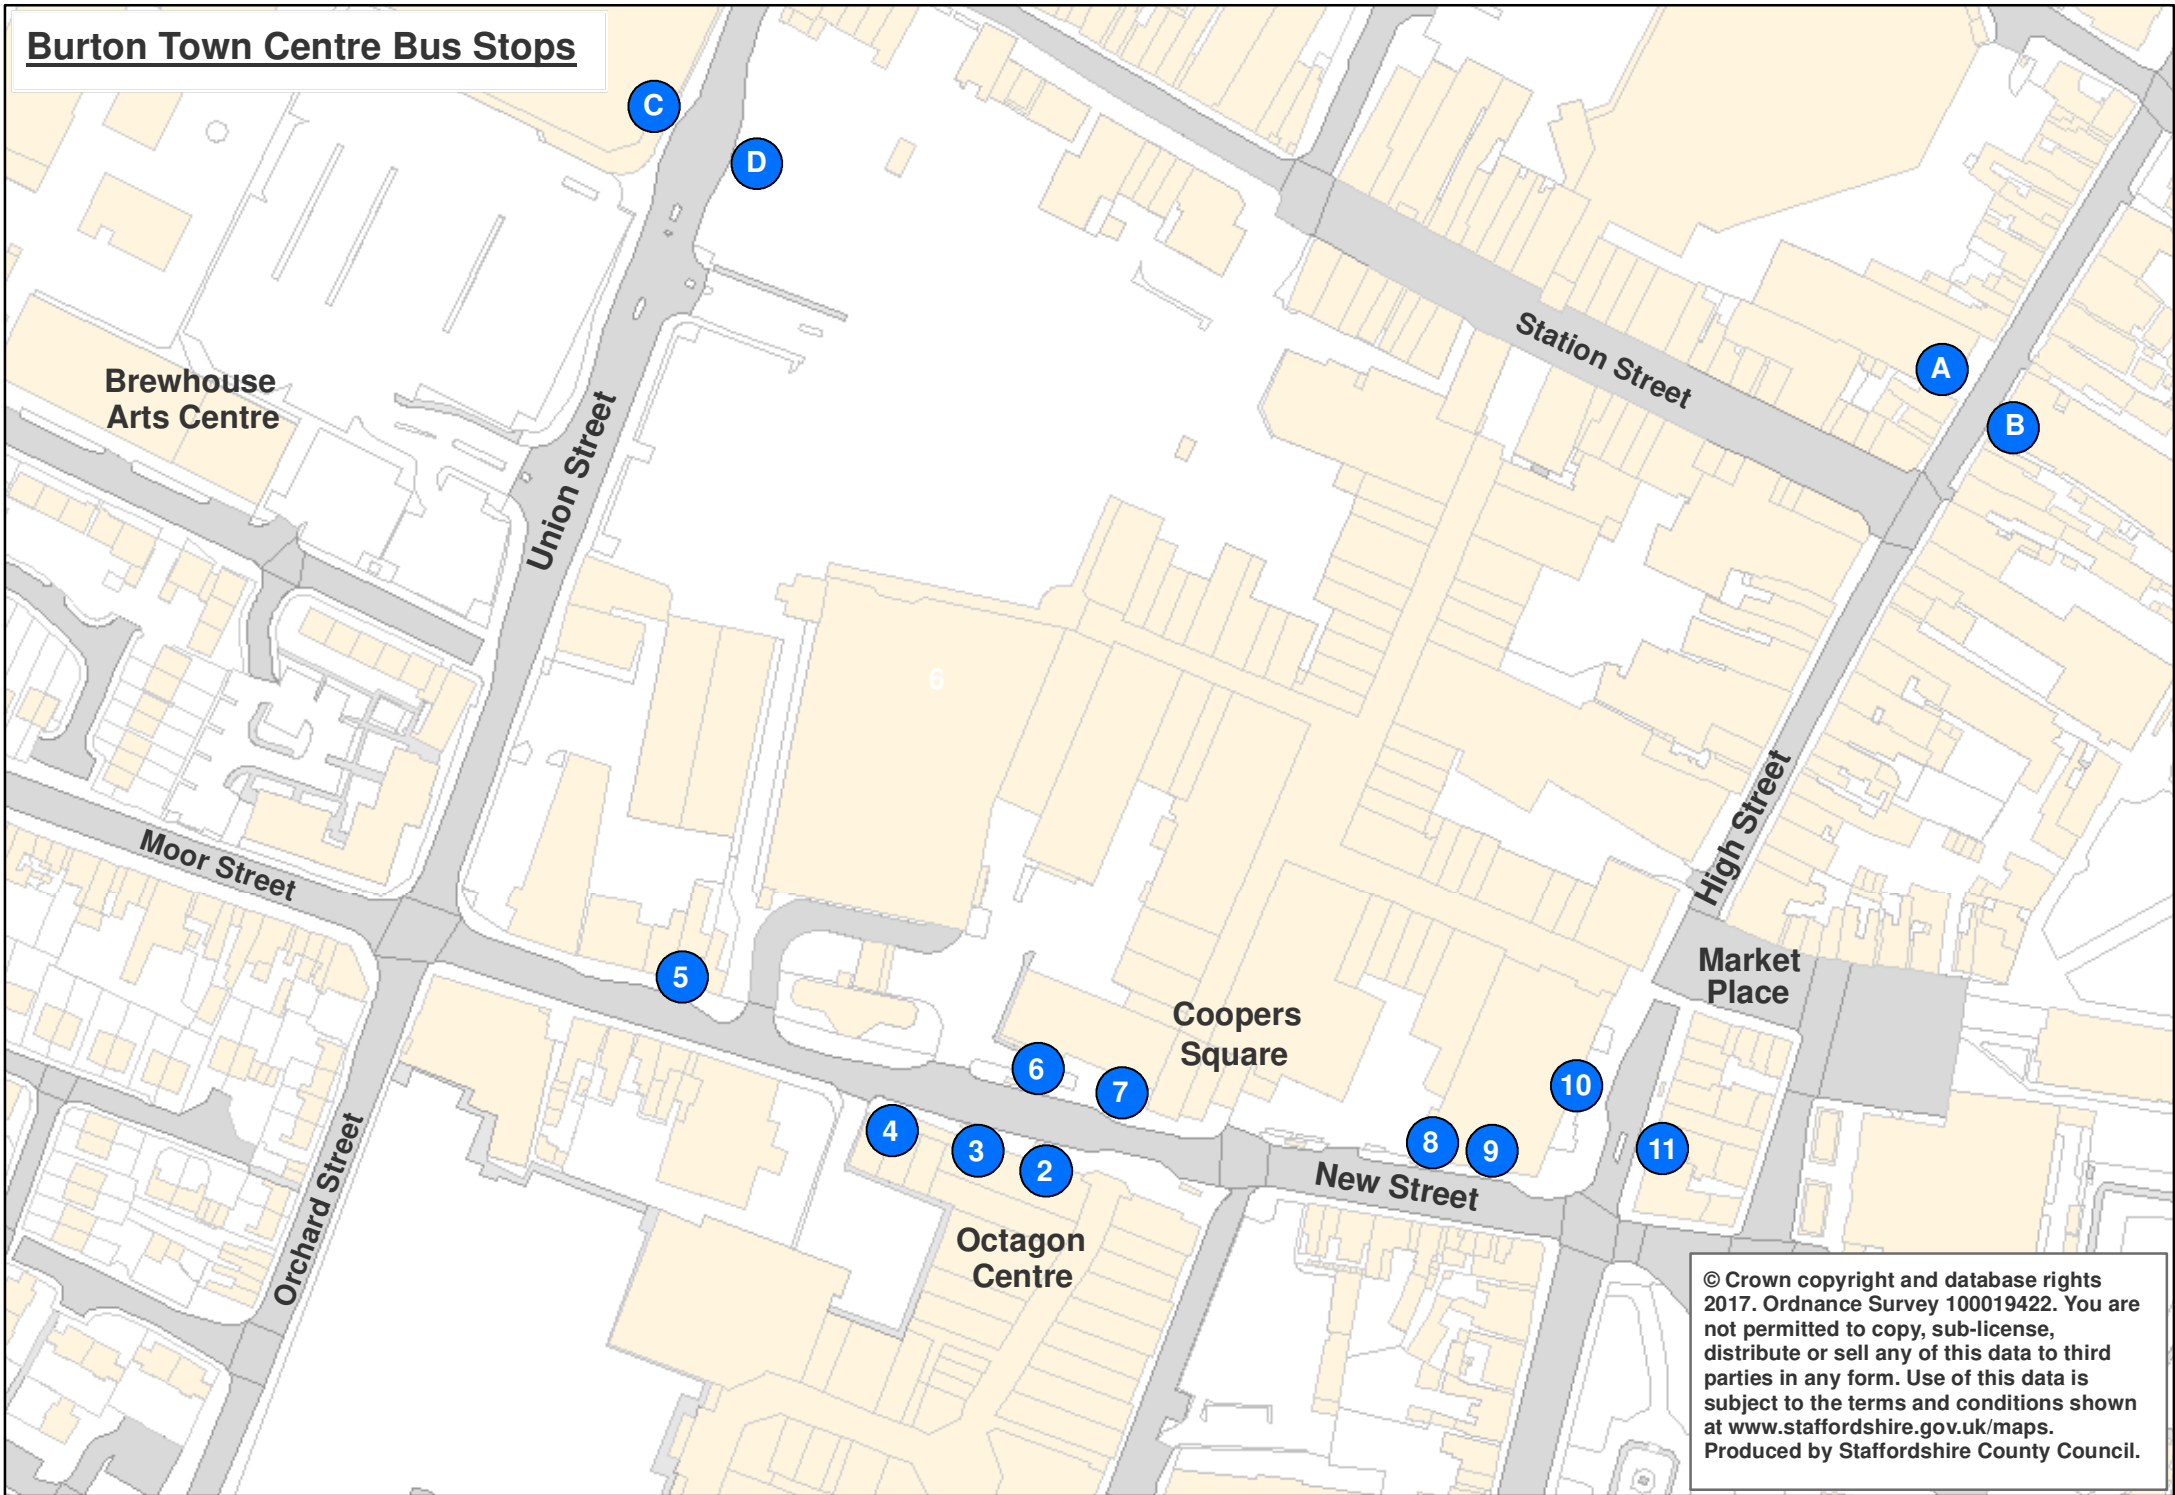

# Burton Town Centre Bus Stops

© Crown copyright and database rights 2017. Ordnance Survey 100019422. You are not permitted to copy, sub-license, distribute or sell any of this data to third parties in any form. Use of this data is subject to the terms and conditions shown at [www.staffordshire.gov.uk/maps](http://www.staffordshire.gov.uk/maps). Produced by Staffordshire County Council.

## Burton Town Centre Stops and Stand Numbers

Service	Destination	New St / High St Stand	Other Stops
1	Tutbury	3, 11	C
2	Stapenhill	8	D
	Horninglow	2	C
3	Queens Hospital	4	B, C
	Winshell	6	A, D
4	Swadlincote	9	--
8	Queens Hospital	4	B, C
	Swadlincote	6	A, D
9	Ashby	9	--
	Hospital (occ jnys)	3	C
10	Rough Hay	3	C
11	Anglesey Road	9	--
17	Clay Mills	7	A
18	Dalebrook	10	--

Service	Destination	New St / High St Stand	Other Stops
19 / 19B / 19C / 19S	Ashby	9	--
21	Swadlincote	8	--
21E	Overseal	8	--
22	Swadlincote	8	--
29 / 29A	Coalville, Leicester	9	A
401 / 402	Uttoxeter	3	C
403	Uttoxeter	3	C
809 / 810	Lichfield	3	C
811 / 812	Lichfield	7	--
813	Tamworth	7	--
V1	Derby	3, 11	B, C
V3	Derby	10	A
X12	Lichfield, Sutton Coldfield	7	--
X38	Derby	10	--