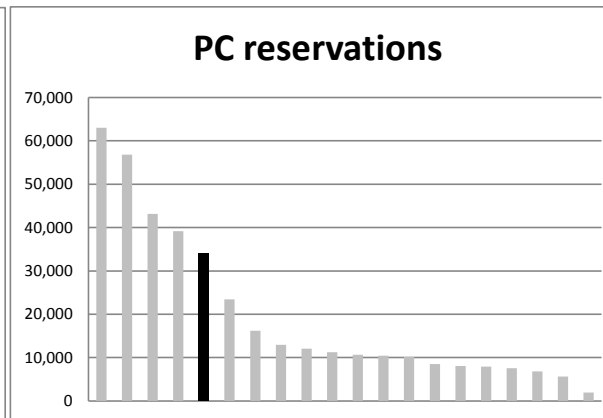

Cannock Library

Manor Avenue, Cannock, Staffs WS11 1AA

Current provision

Current opening hours

	Mon	Tues	Wed	Thur	Fri	Sat	Sun	Totals
AM	9:00-12:00	9:00-12:00	9:00-12:00	9:00-12:00	9:00-12:00	9:00-12:00		49 hrs / week
PM	12:00-17:00	12:00-19:00	12:00-17:00	12:00-17:00	12:00-17:00	12:00-16:00		2,450 hrs / year

Who uses it?

	0-4	5-15	16-29	30-64	65+	Unknown	Totals
Registered members	601	3,917	3,152	5,610	1,771	228	15,279
People borrowing	267	942	262	994	744	51	3,260

Usage

	2016/17	Average per hour
Visits	115,621	47
Issues	72,355	30
PC Uses	33,968	13.9