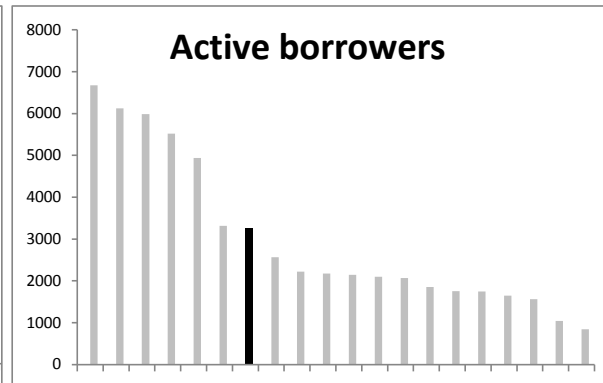

Who uses it?

	0-4	5-15	16-29	30-64	65+	Unknown	Totals
Registered members	601	3,917	3,152	5,610	1,771	228	15,279
People borrowing	267	942	262	994	744	51	3,260

Usage

	2016/17	Average per hour
Visits	115,621	47
Issues	72,355	30
PC Uses	33,968	13.9