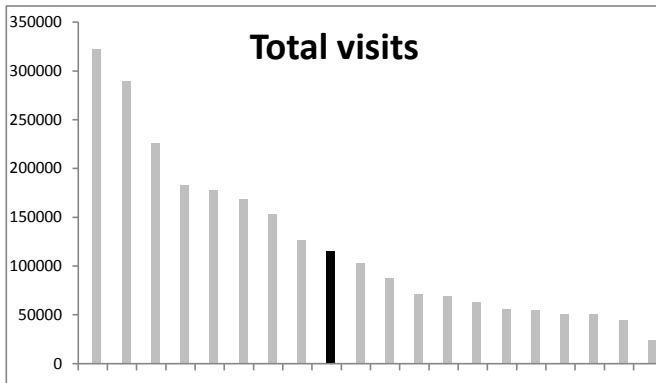

Cannock Library

Manor Avenue, Cannock, Staffs WS11 1AA

Current provision

Current opening hours

	Mon	Tues	Wed	Thur	Fri	Sat	Sun	Totals
AM	9:00-12:00	9:00-12:00	9:00-12:00	9:00-12:00	9:00-12:00	9:00-12:00		49 hrs / week
PM	12:00-17:00	12:00-19:00	12:00-17:00	12:00-17:00	12:00-17:00	12:00-16:00		2,450 hrs / year

Who uses it?

	0-4	5-15	16-29	30-64	65+	Unknown	Totals
Registered members	601	3,917	3,152	5,610	1,771	228	15,279
People borrowing	267	942	262	994	744	51	3,260

Usage

	2016/17	Average per hour
Visits	115,621	47
Issues	72,355	30
PC Uses	33,968	13.9