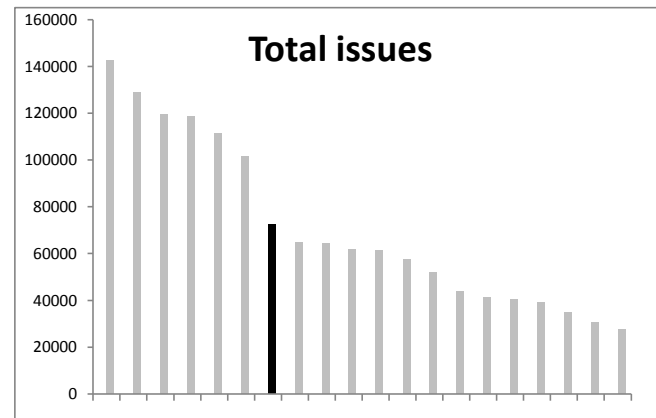

Cannock Library

Manor Avenue, Cannock, Staffs WS11 1AA

Current provision

Current opening hours

	Mon	Tues	Wed	Thur	Fri	Sat	Sun	Totals
AM	9:00-12:00	9:00-12:00	9:00-12:00	9:00-12:00	9:00-12:00	9:00-12:00		49 hrs / week
PM	12:00-17:00	12:00-19:00	12:00-17:00	12:00-17:00	12:00-17:00	12:00-16:00		2,450 hrs / year

Who uses it?

	0-4	5-15	16-29	30-64	65+	Unknown	Totals
Registered members	601	3,917	3,152	5,610	1,771	228	15,279
People borrowing	267	942	262	994	744	51	3,260

Usage

	2016/17	Average per hour
Visits	115,621	47
Issues	72,355	30
PC Uses	33,968	13.9