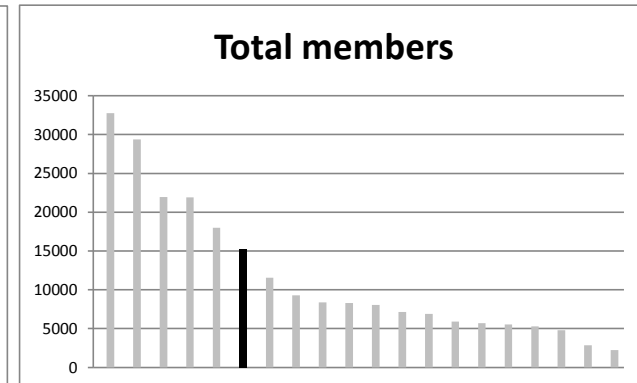

Cannock Library

Manor Avenue, Cannock, Staffs WS11 1AA

Current provision

Current opening hours

	Mon	Tues	Wed	Thur	Fri	Sat	Sun	Totals
AM	9:00-12:00	9:00-12:00	9:00-12:00	9:00-12:00	9:00-12:00	9:00-12:00		49 hrs / week
PM	12:00-17:00	12:00-19:00	12:00-17:00	12:00-17:00	12:00-17:00	12:00-16:00		2,450 hrs / year

Who uses it?

	0-4	5-15	16-29	30-64	65+	Unknown	Totals
Registered members	601	3,917	3,152	5,610	1,771	228	15,279
People borrowing	267	942	262	994	744	51	3,260

Usage

	2016/17	Average per hour
Visits	115,621	47
Issues	72,355	30
PC Uses	33,968	13.9