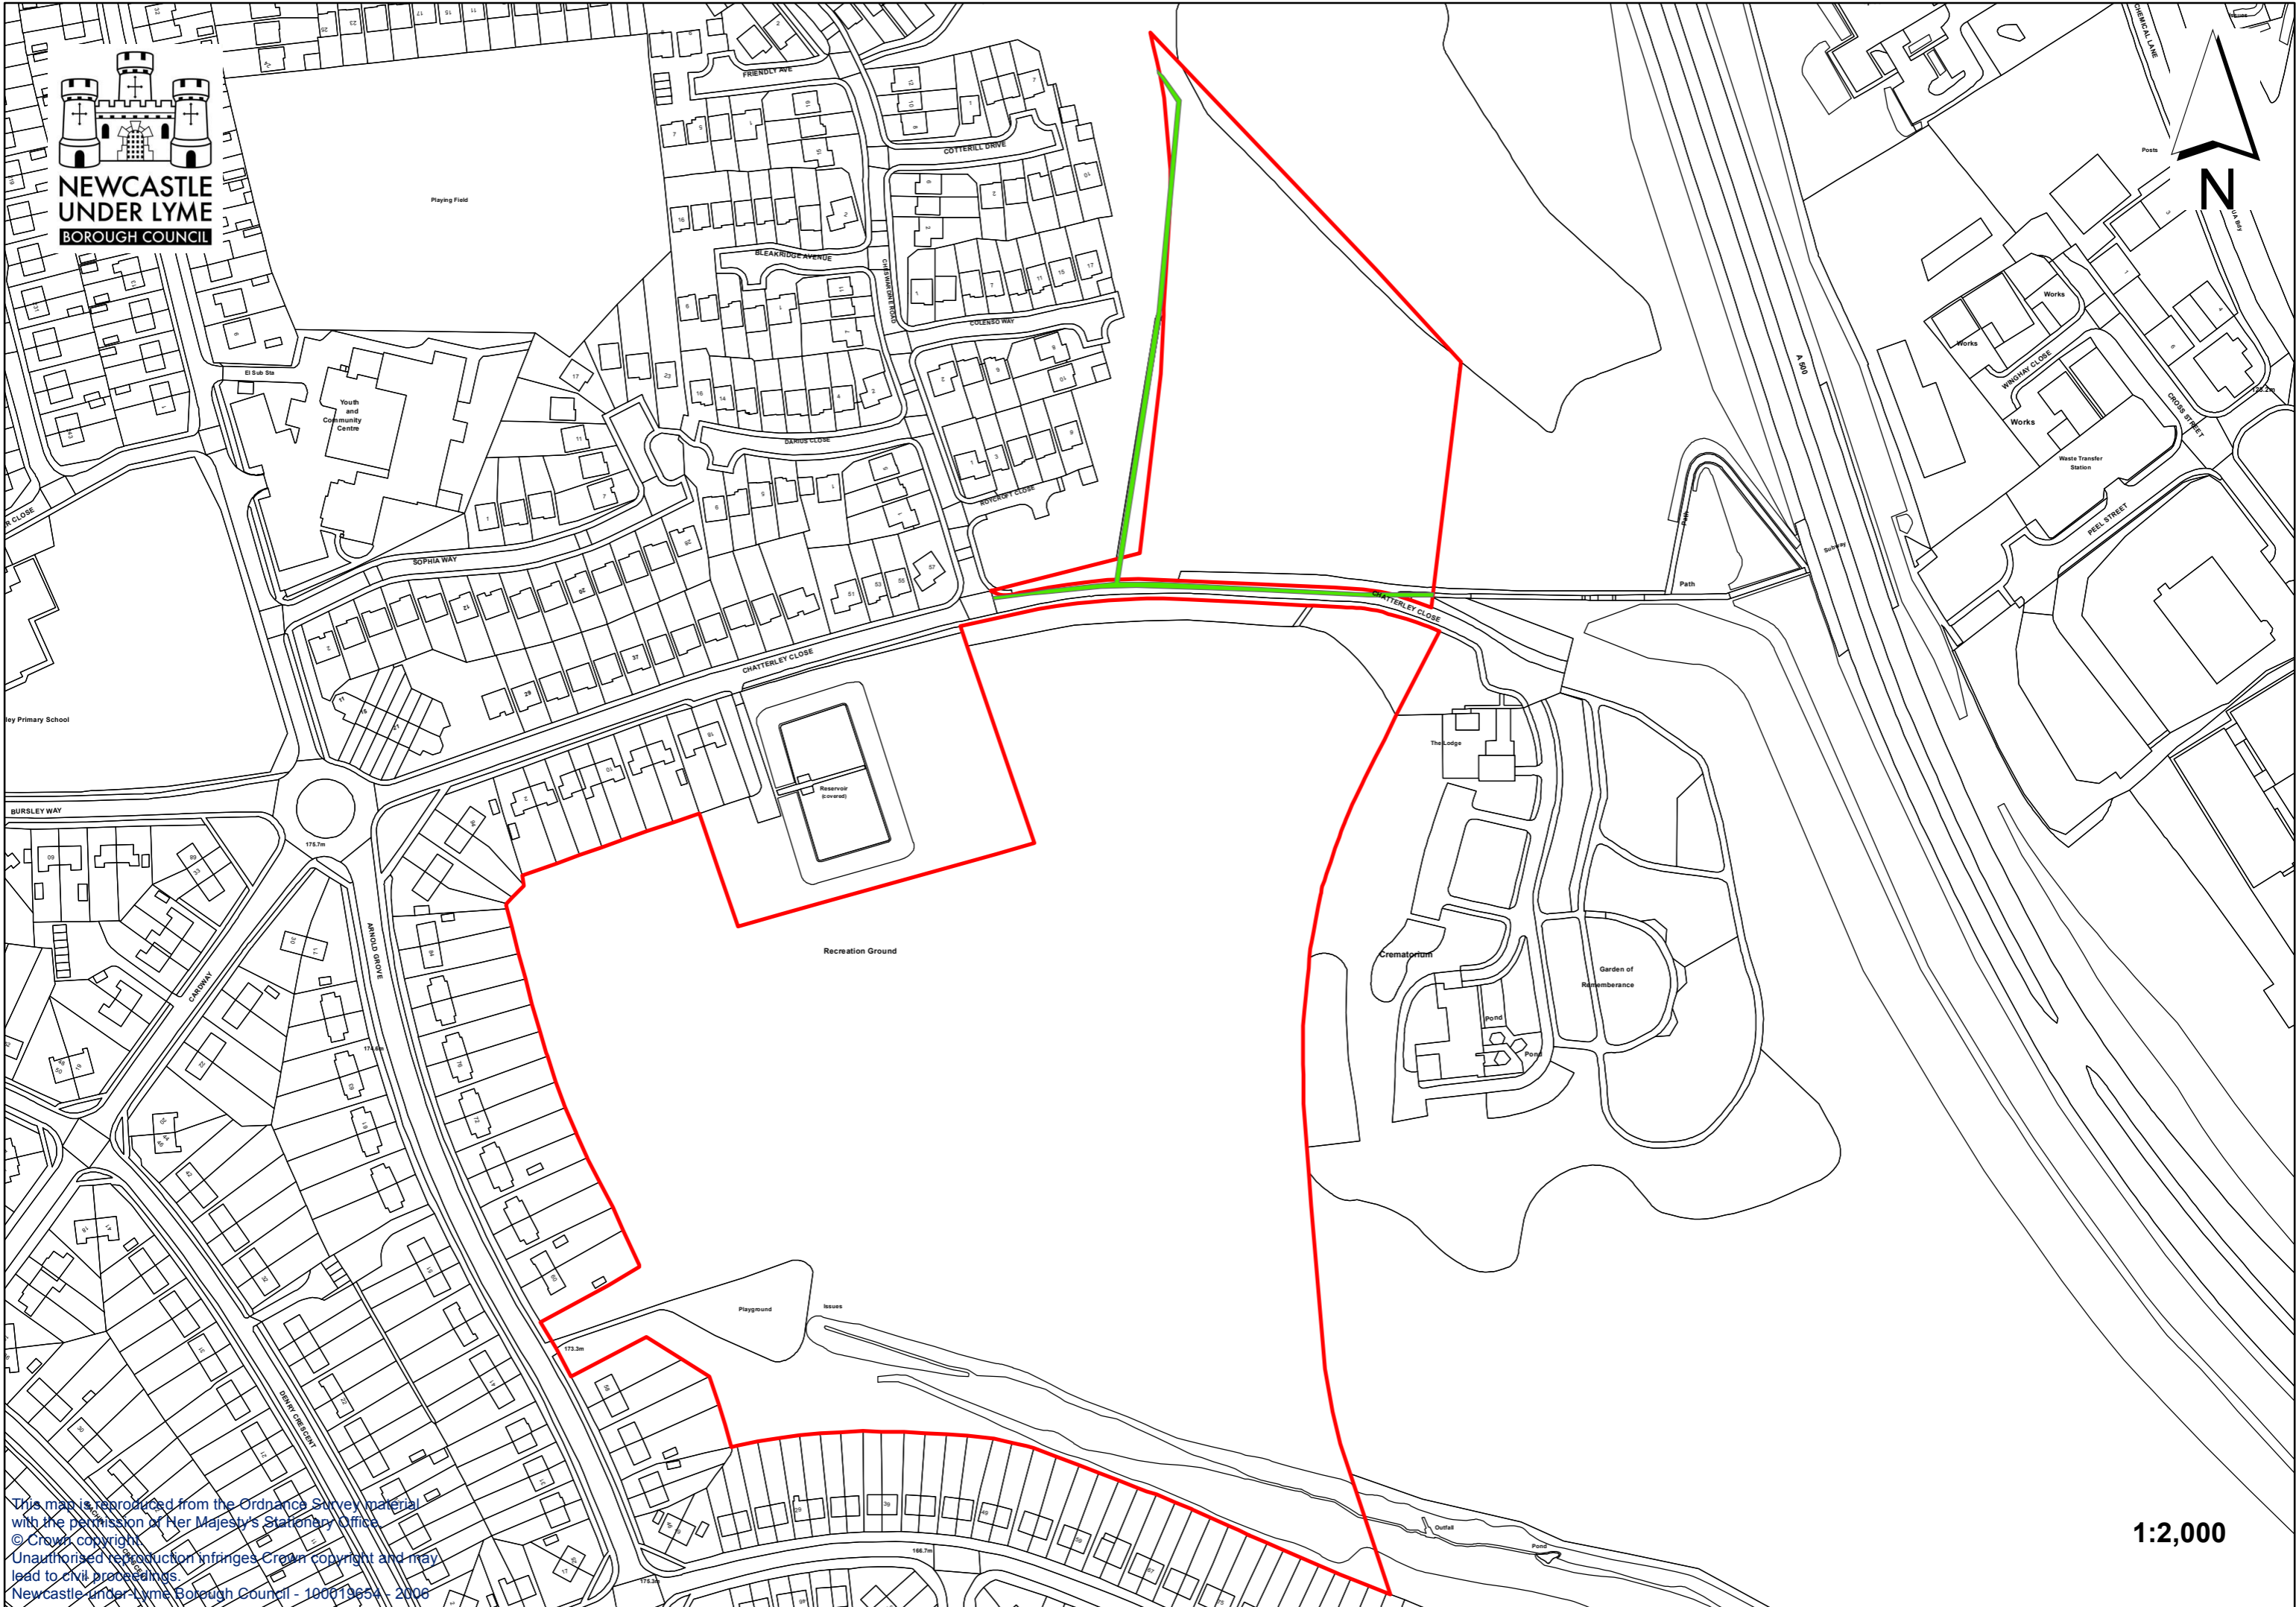

**NEWCASTLE  
UNDER LYME  
BOROUGH COUNCIL**

This map is reproduced from the Ordnance Survey material with the permission of Her Majesty's Stationary Office. © Crown copyright. Unauthorised reproduction infringes Crown copyright and may lead to civil proceedings. Newcastle Under Lyme Borough Council - 100019654 - 2008

**1:2,000**