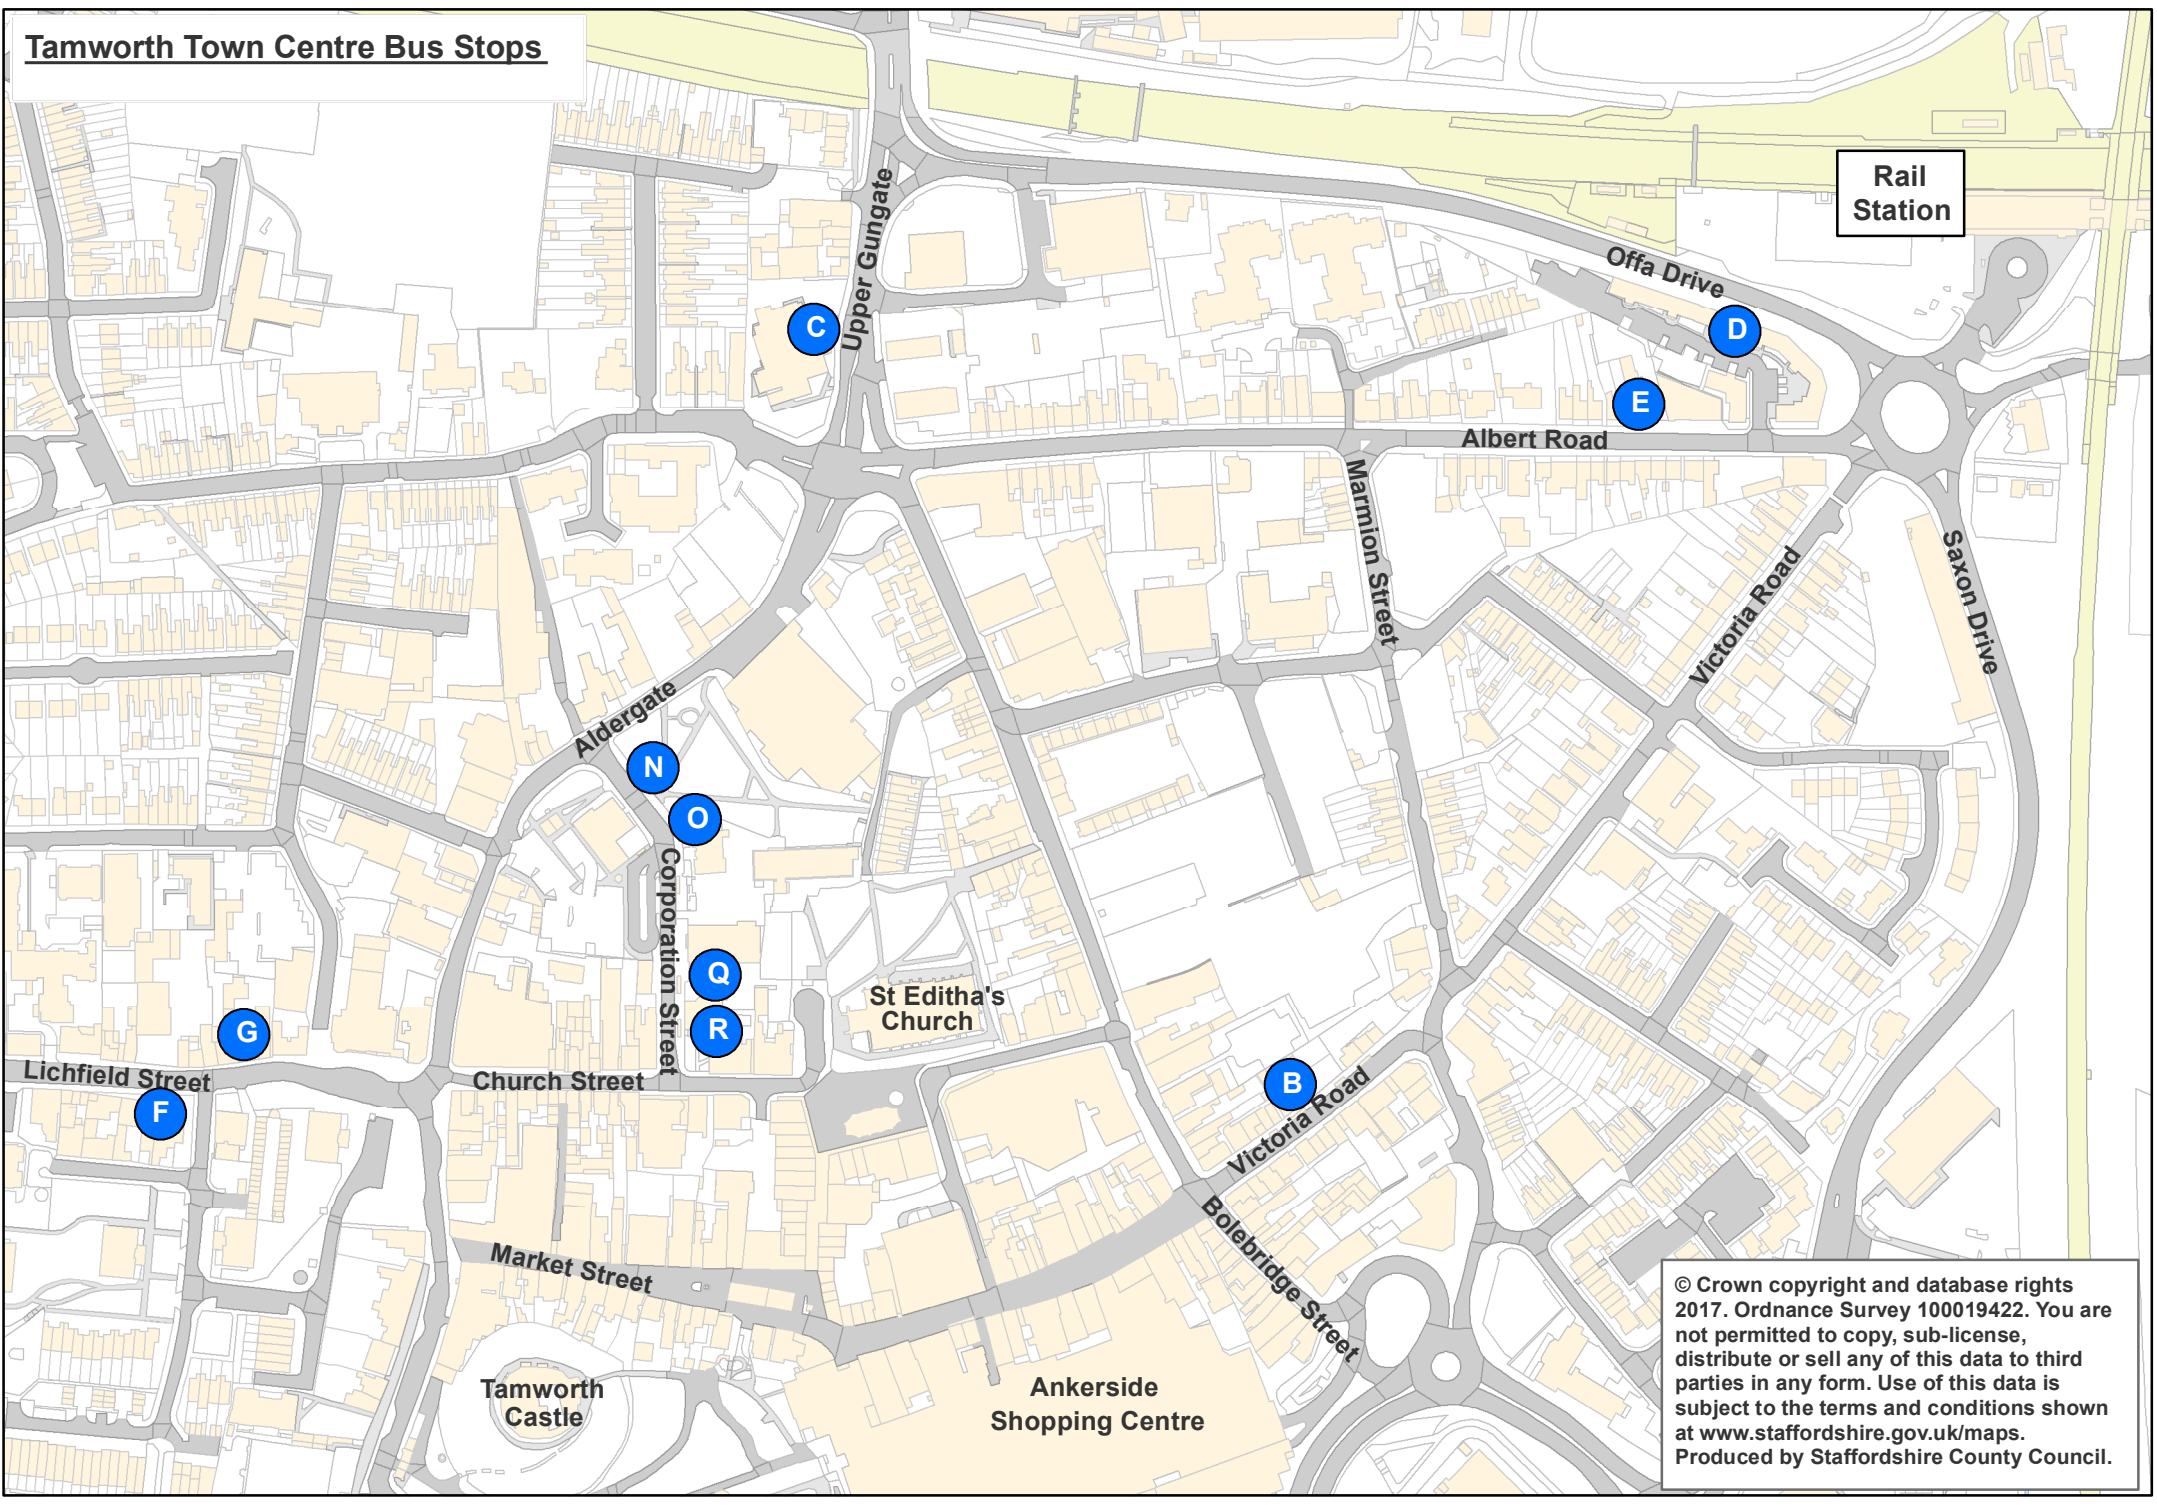

Tamworth Town Centre Bus Stops

© Crown copyright and database rights 2017. Ordnance Survey 100019422. You are not permitted to copy, sub-license, distribute or sell any of this data to third parties in any form. Use of this data is subject to the terms and conditions shown at www.staffordshire.gov.uk/maps. Produced by Staffordshire County Council.