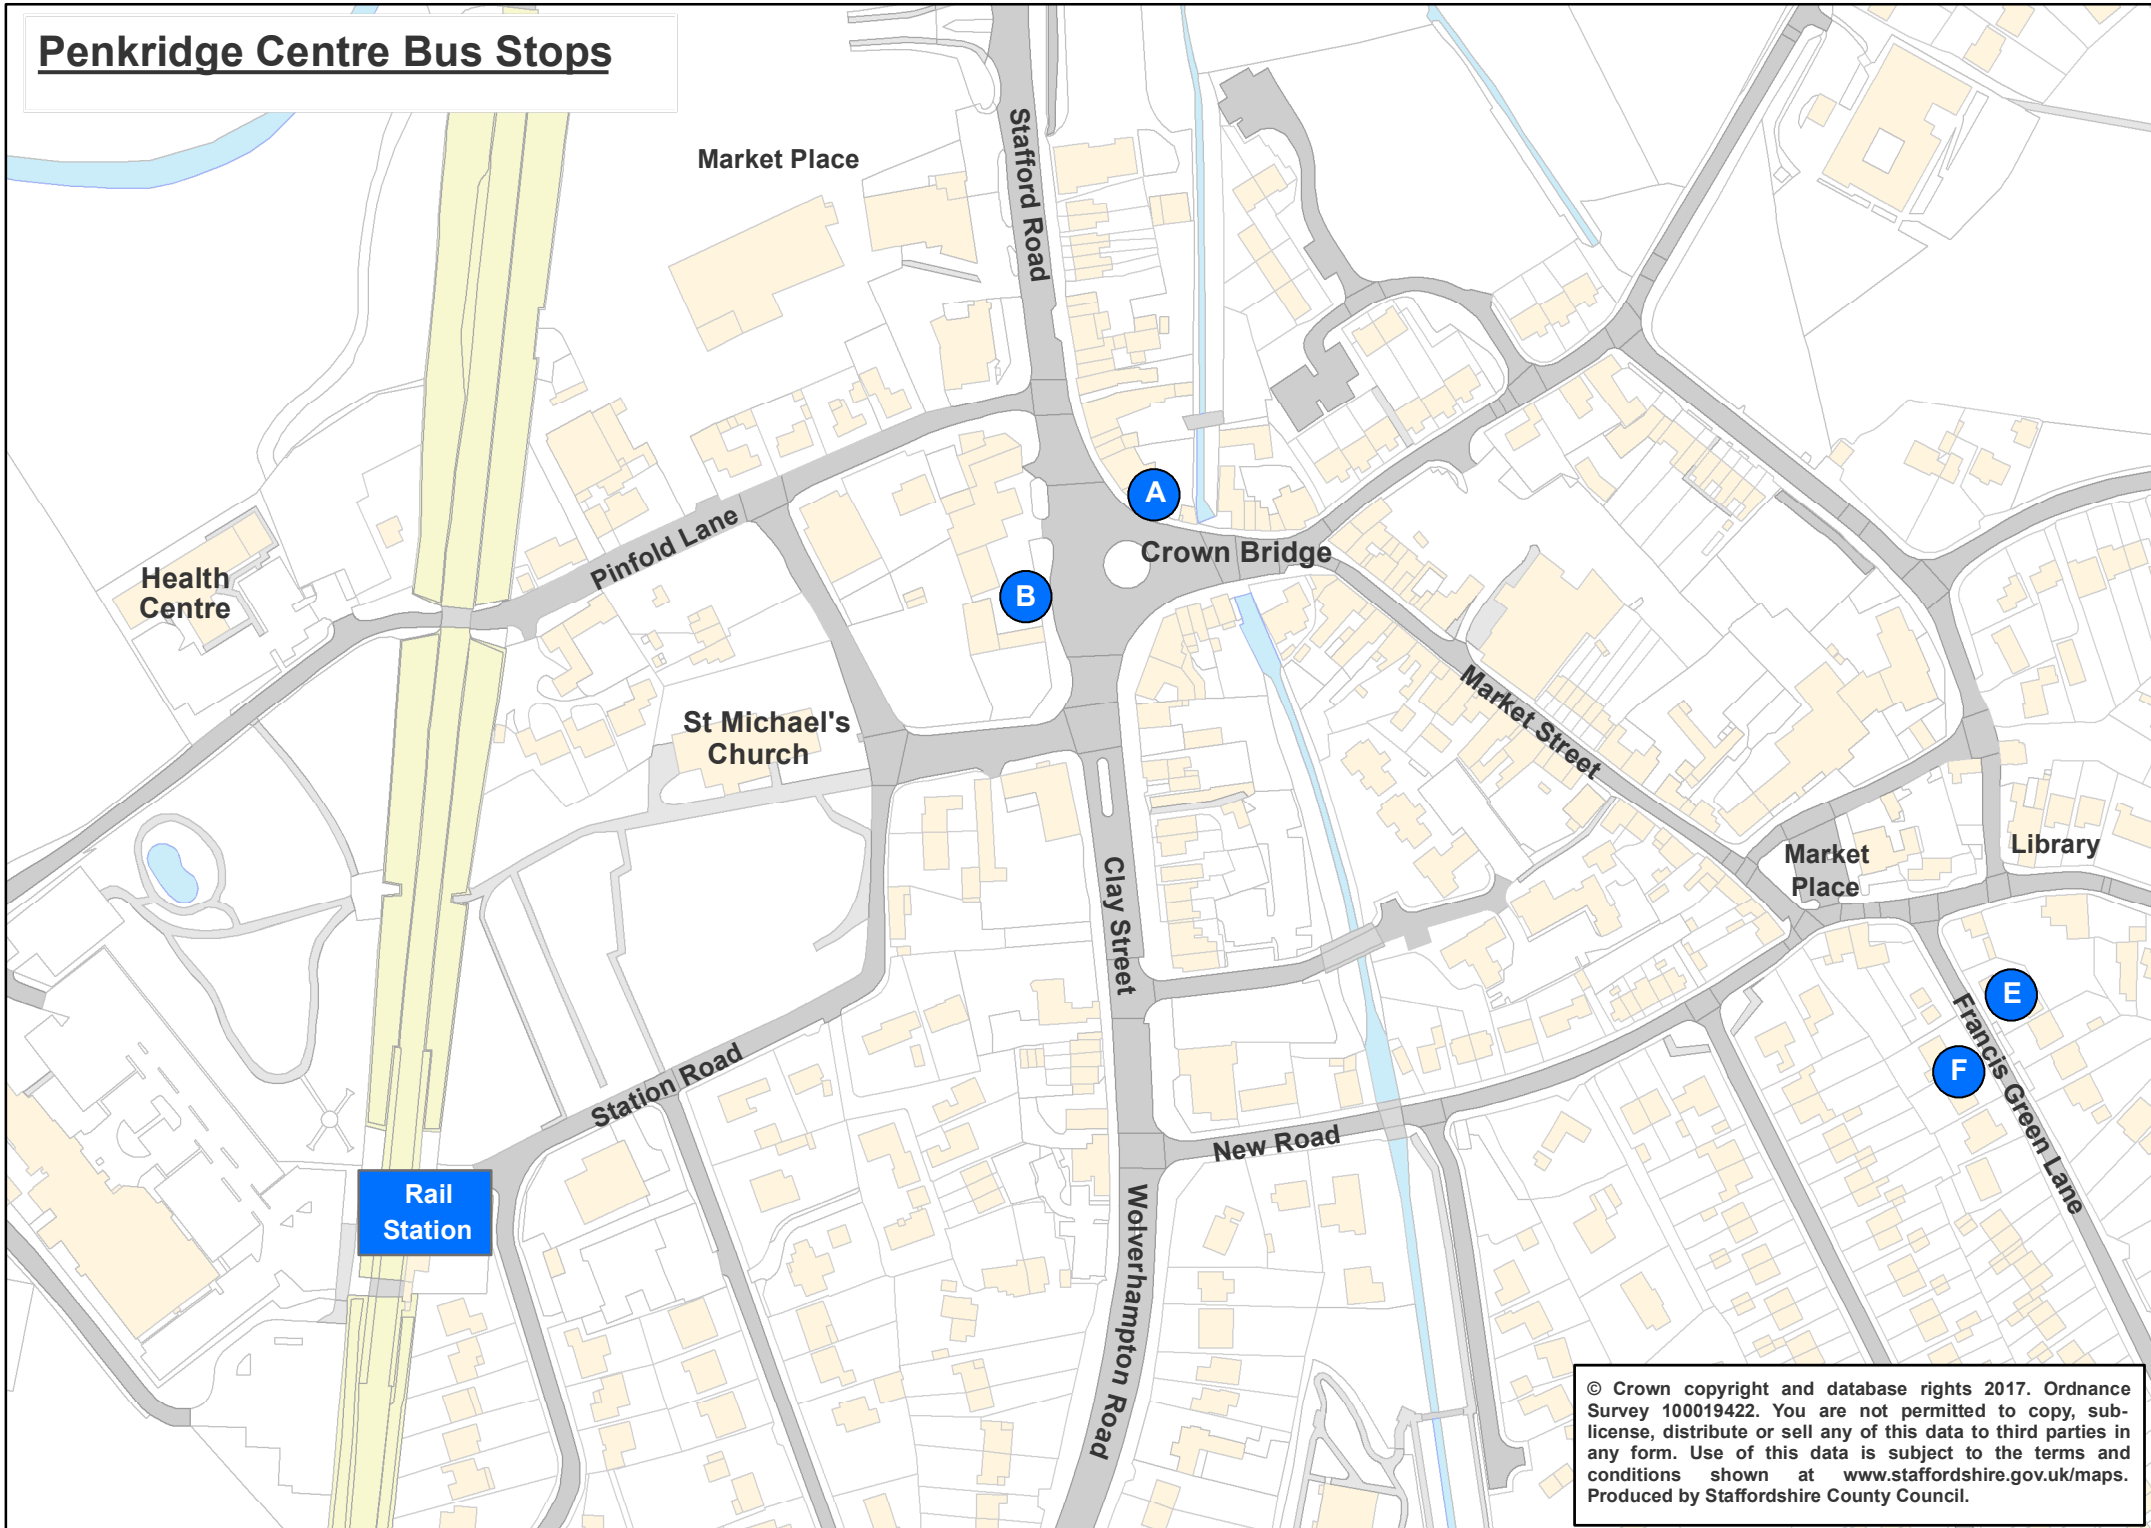

Penkridge Centre Bus Stops

© Crown copyright and database rights 2017. Ordnance Survey 100019422. You are not permitted to copy, sublicense, distribute or sell any of this data to third parties in any form. Use of this data is subject to the terms and conditions shown at www.staffordshire.gov.uk/maps. Produced by Staffordshire County Council.