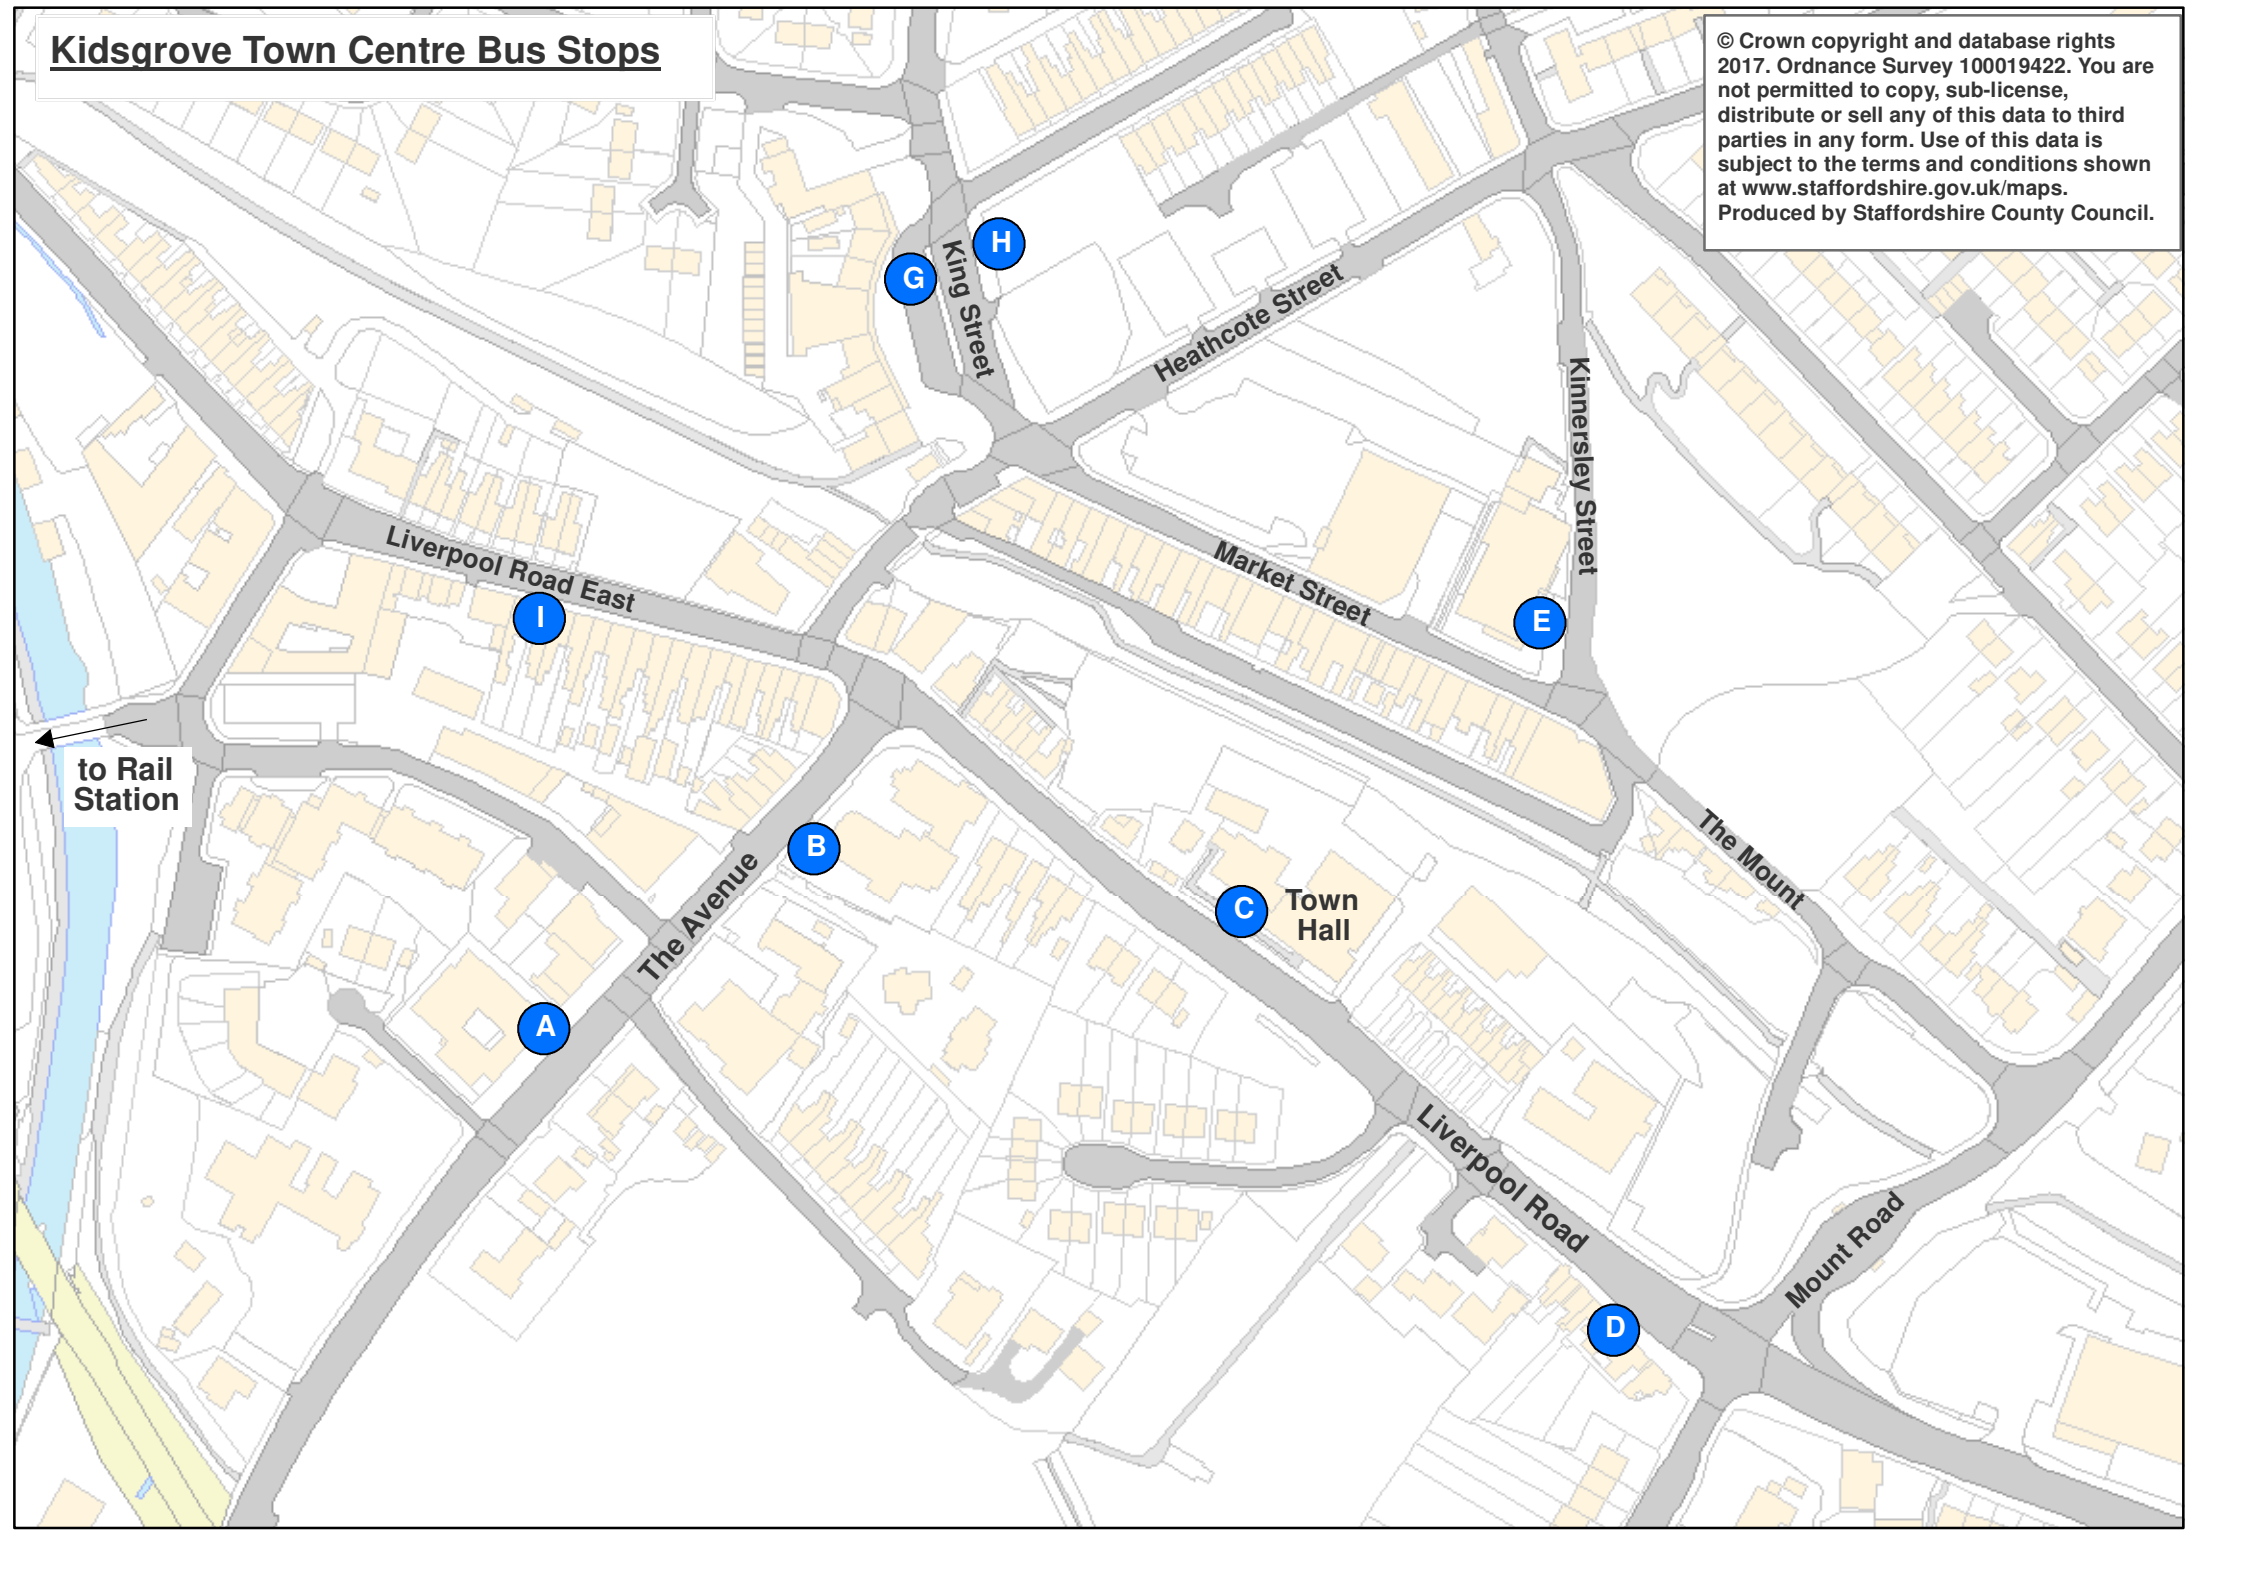

Kidsgrove Town Centre Bus Stops

© Crown copyright and database rights 2017. Ordnance Survey 100019422. You are not permitted to copy, sub-license, distribute or sell any of this data to third parties in any form. Use of this data is subject to the terms and conditions shown at www.staffordshire.gov.uk/maps. Produced by Staffordshire County Council.

to Rail Station

I

A

B

C

D

E

G

H

Liverpool Road East

The Avenue

Heathcote Street

Market Street

Liverpool Road

Mount Road

The Mount

King Street

Kinnersley Street

Town Hall