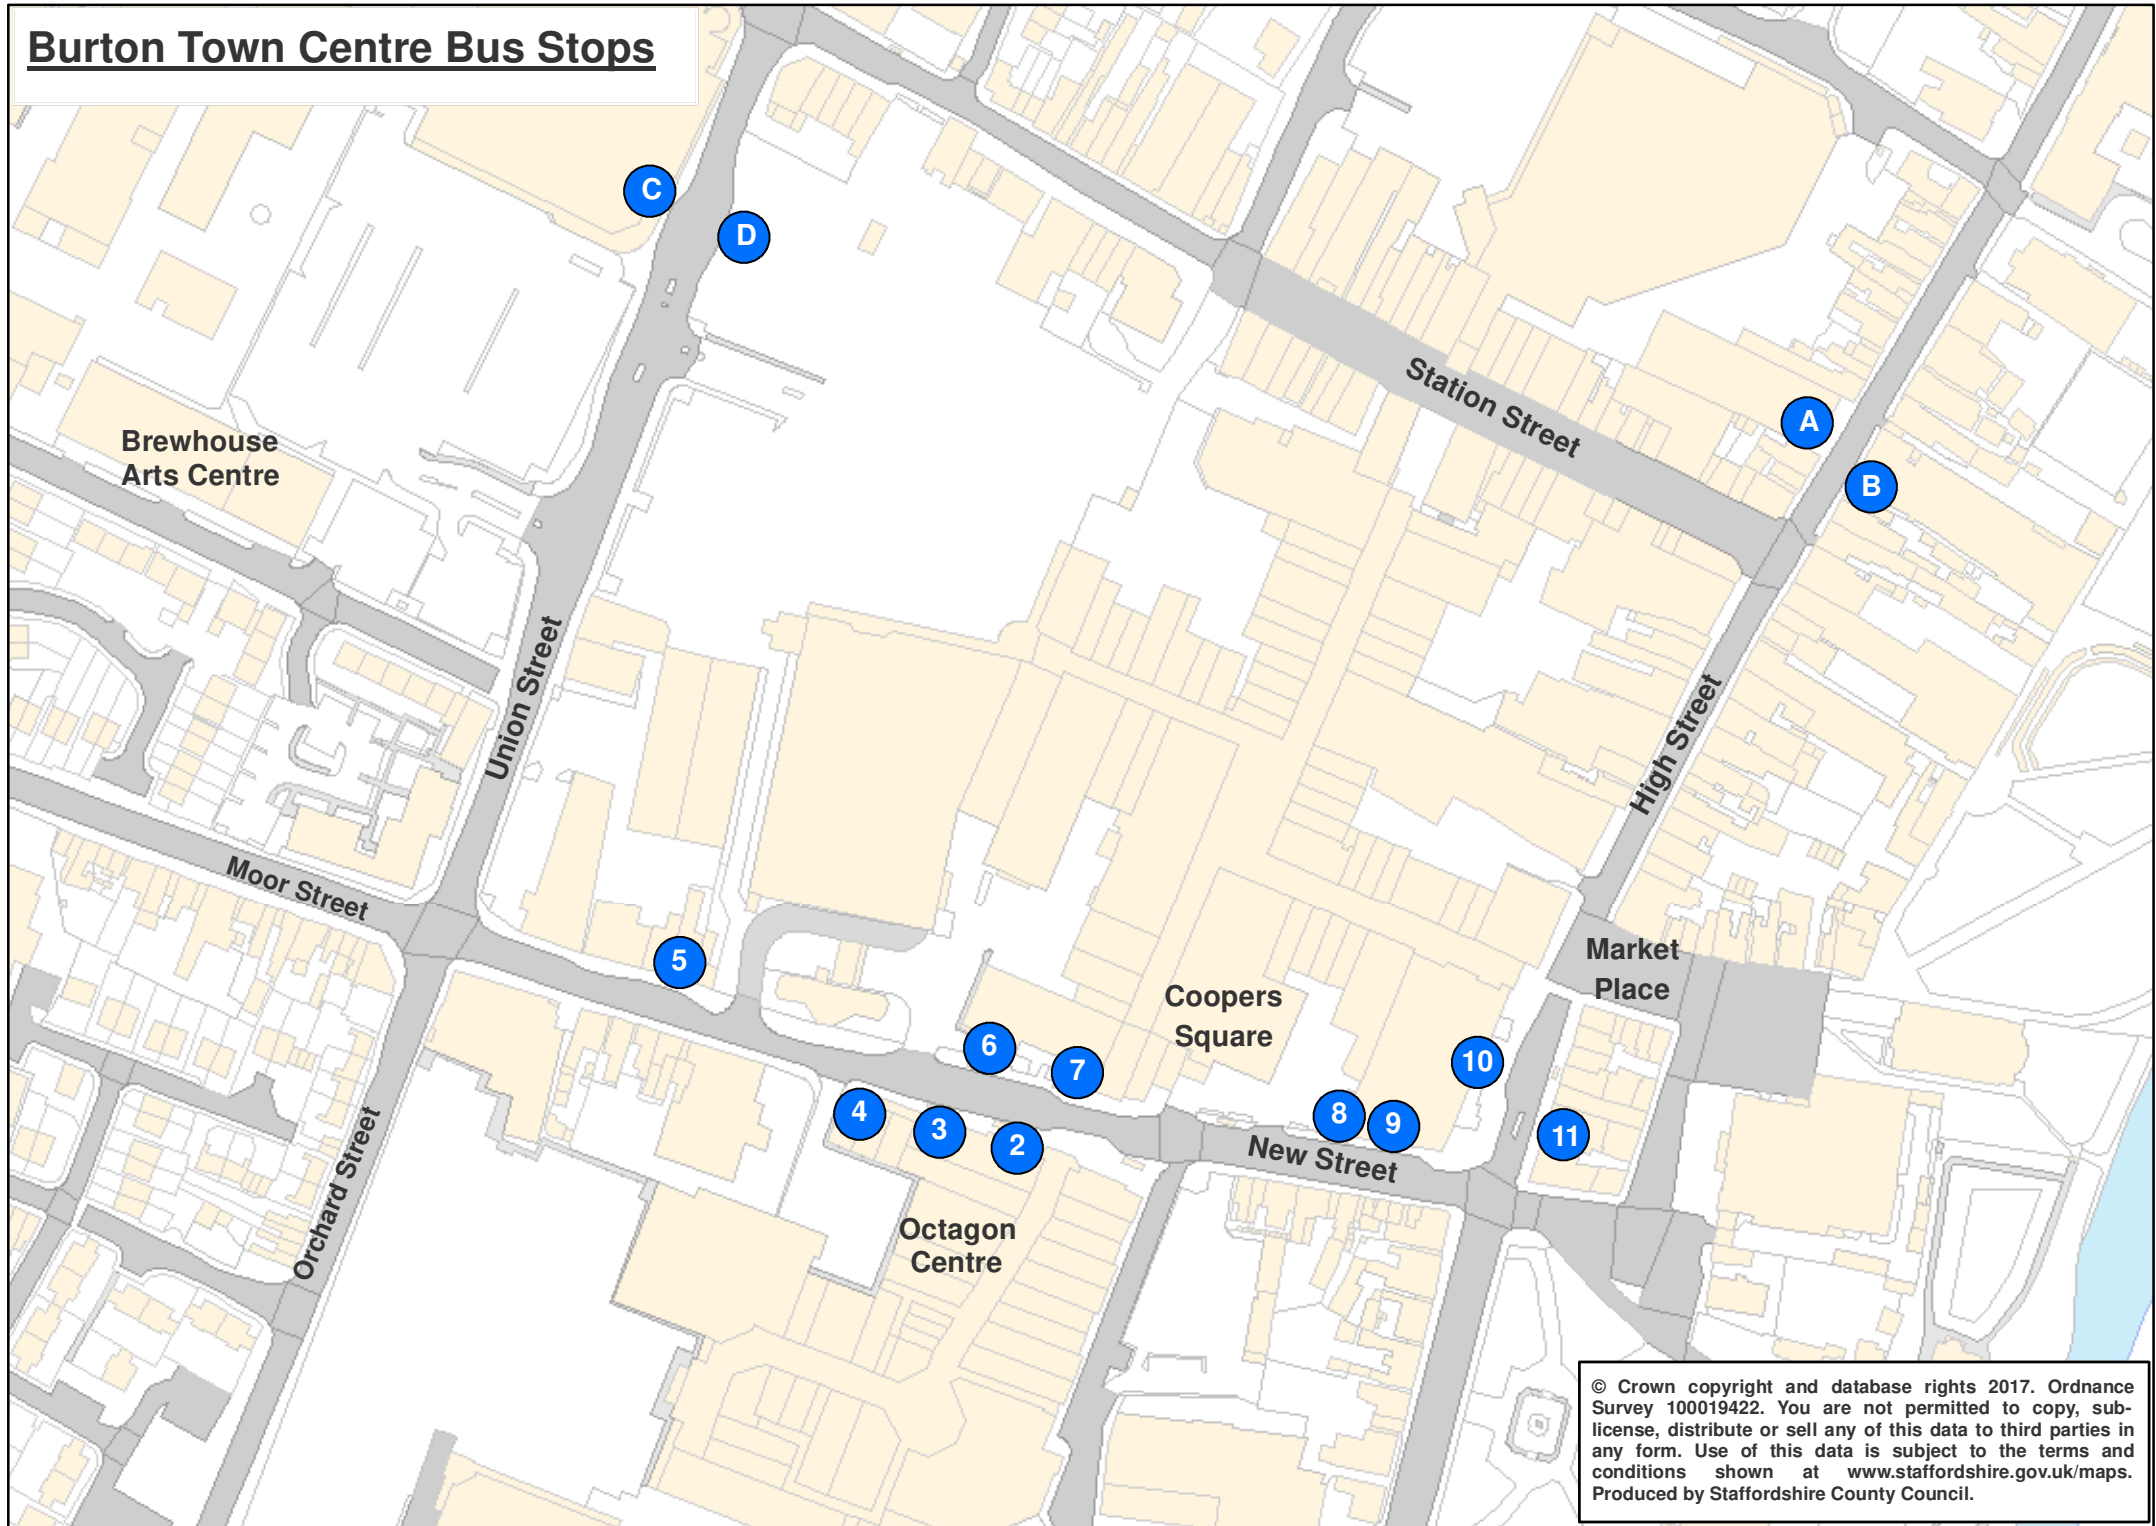

Burton Town Centre Bus Stops

© Crown copyright and database rights 2017. Ordnance Survey 100019422. You are not permitted to copy, sublicense, distribute or sell any of this data to third parties in any form. Use of this data is subject to the terms and conditions shown at www.staffordshire.gov.uk/maps. Produced by Staffordshire County Council.