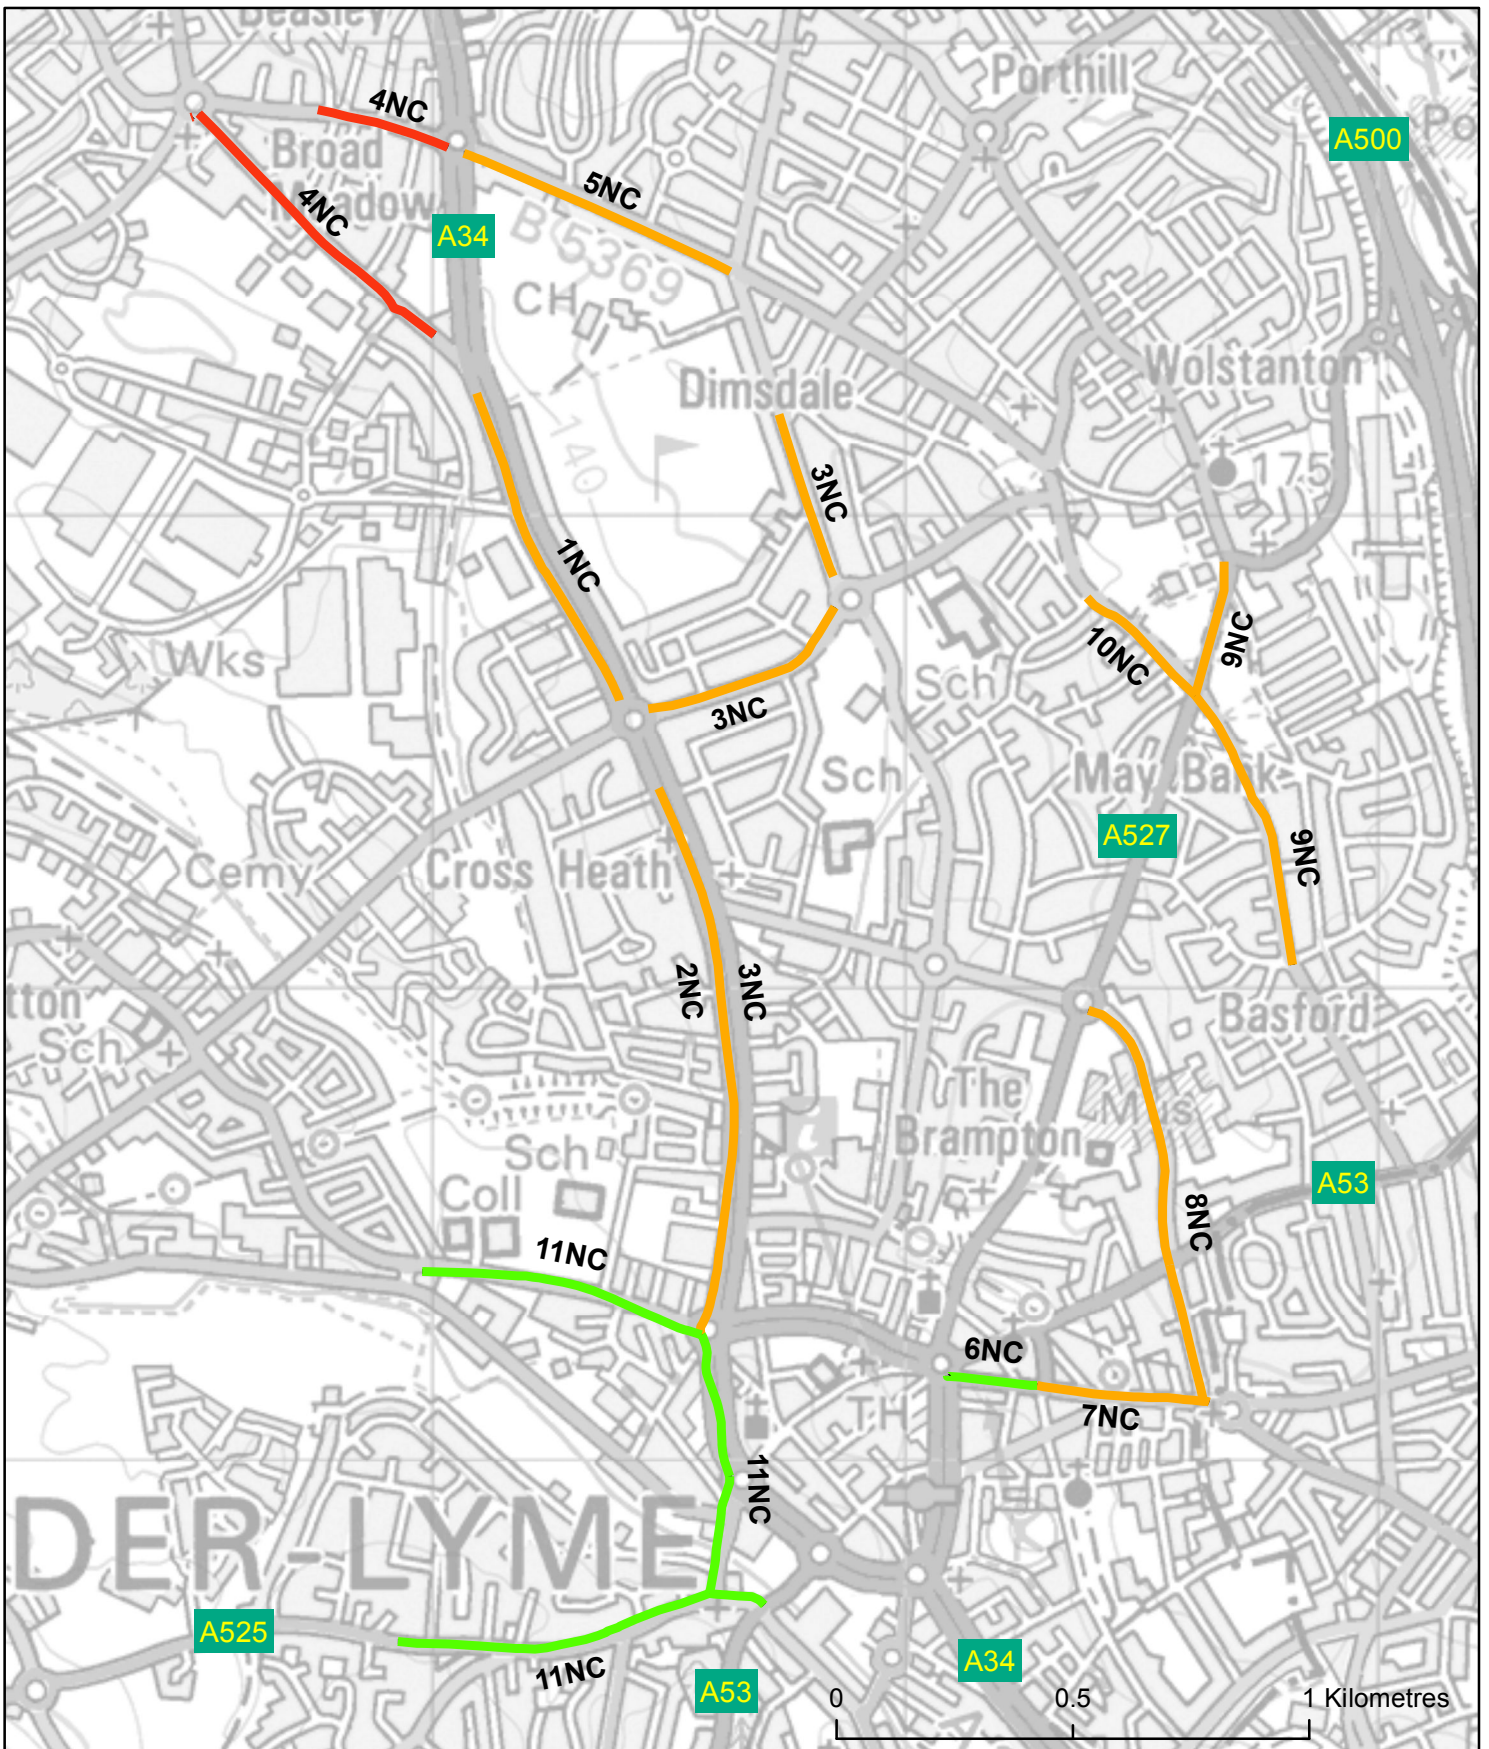

### Location of Cycle Schemes and Prioritisation Burton upon Trent

- Short Term
- Medium Term
- Long Term

(C) Crown copyright and database rights 2020. Ordnance Survey 100019422. You are not permitted to copy, sub-license, distribute or sell any of this data to third parties in any form. Use of this data is subject to the terms and conditions shown at [www.staffordshire.gov.uk/maps](http://www.staffordshire.gov.uk/maps). Produced by Staffordshire County Council.

## Location of Cycle Schemes and Prioritisation Cannock

- Short Term
- Medium Term
- Long Term

## Location of Cycle Schemes and Prioritisation Lichfield

- Short Term
- Medium Term
- Long Term

## Location of Cycle Schemes and Prioritisation Tamworth

- Short Term
- Medium Term
- Long Term