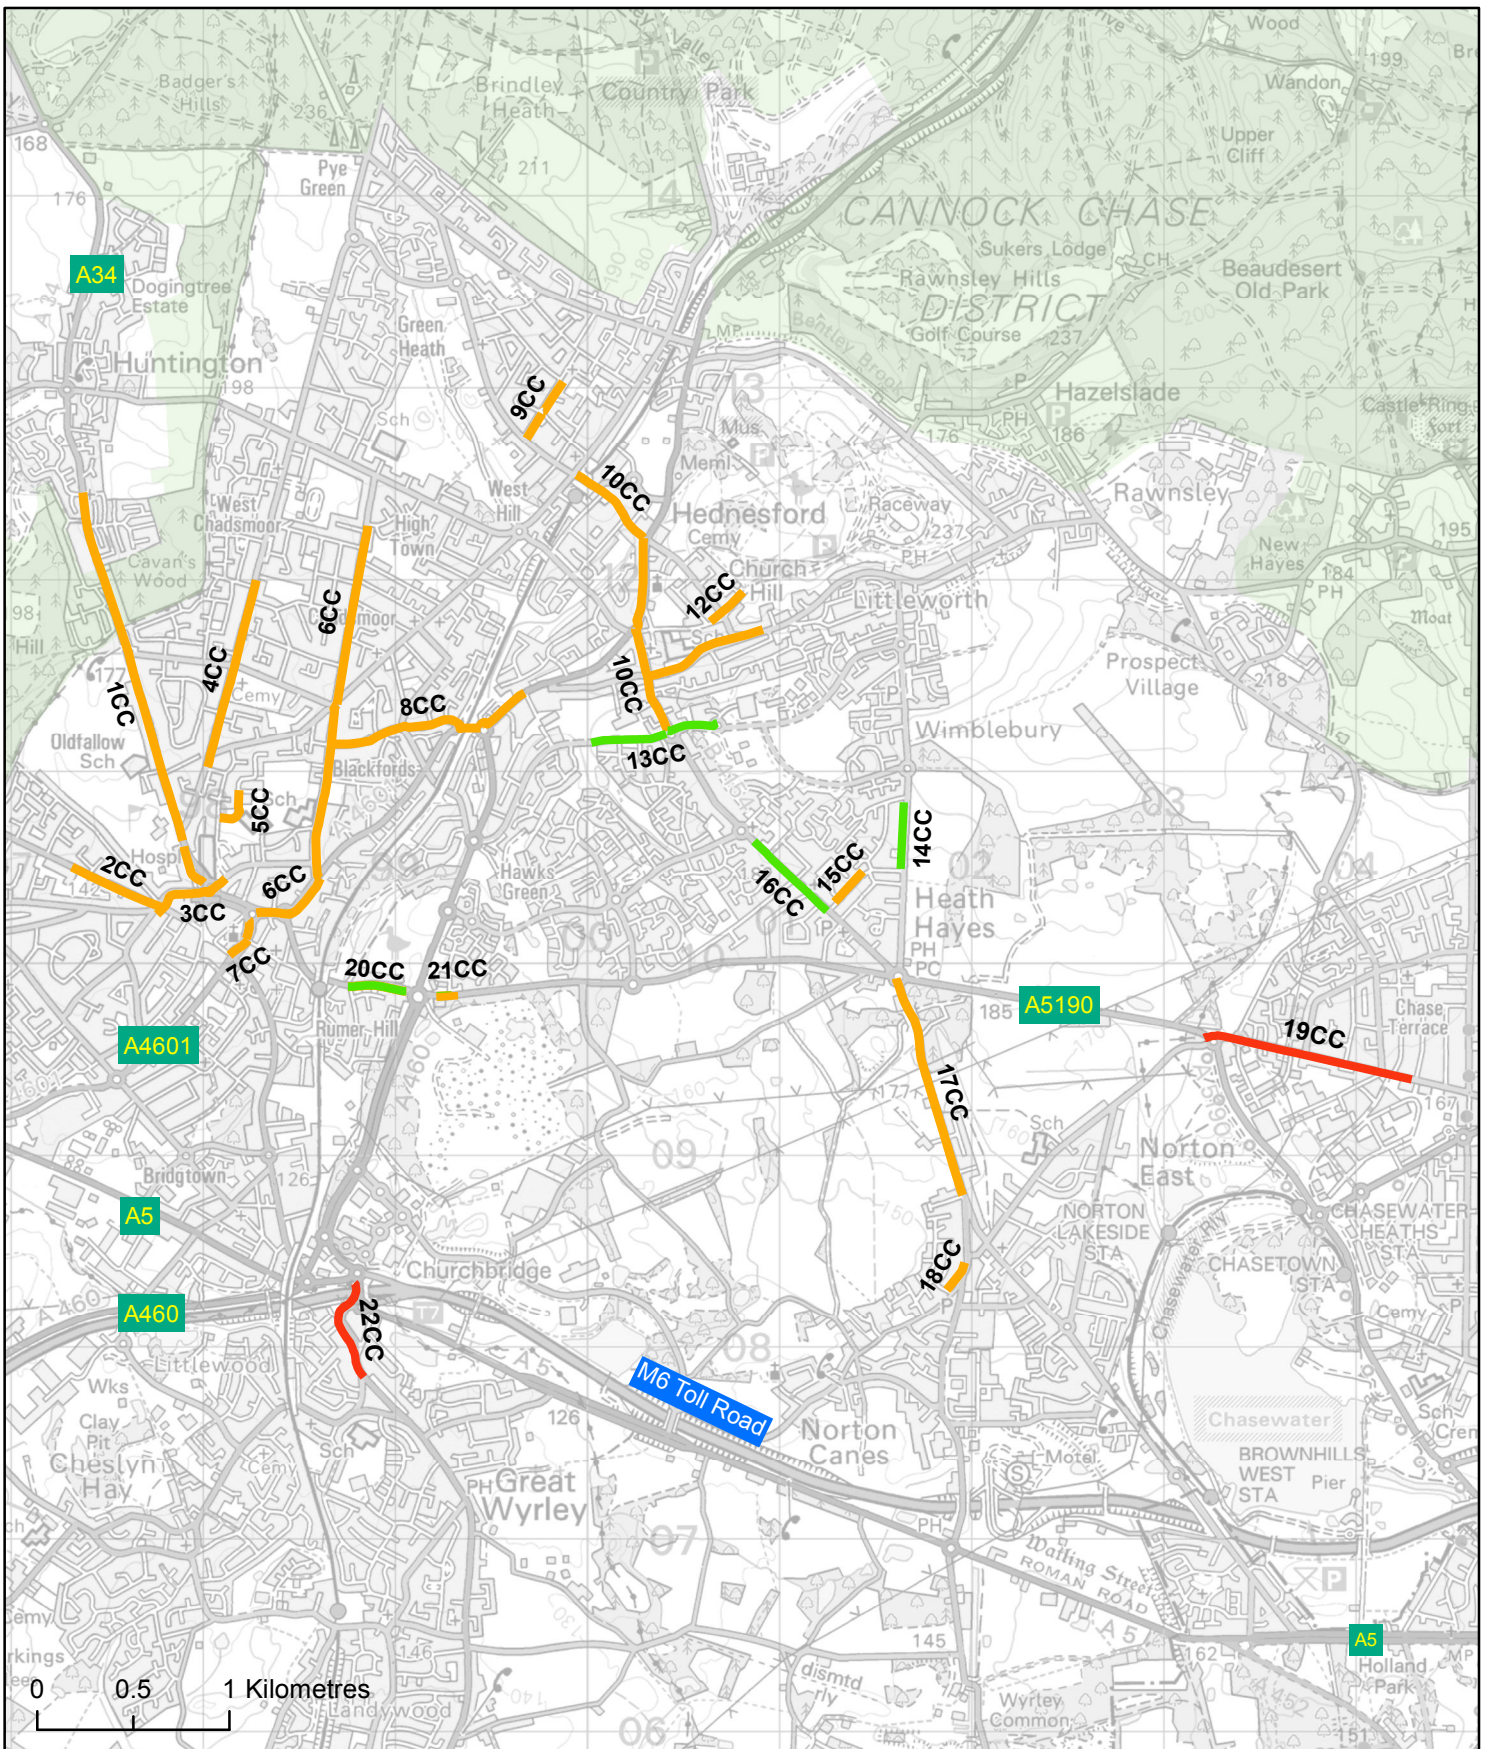

### Location of Cycle Schemes and Prioritisation Burton upon Trent

- Short Term
- Medium Term
- Long Term

(C) Crown copyright and database rights 2020. Ordnance Survey 100019422. You are not permitted to copy, sub-license, distribute or sell any of this data to third parties in any form. Use of this data is subject to the terms and conditions shown at [www.staffordshire.gov.uk/maps](http://www.staffordshire.gov.uk/maps). Produced by Staffordshire County Council.

## Location of Cycle Schemes and Prioritisation Cannock

- Short Term
- Medium Term
- Long Term

## Location of Cycle Schemes and Prioritisation Lichfield

- Short Term
- Medium Term
- Long Term

## Location of Cycle Schemes and Prioritisation Tamworth

- Short Term
- Medium Term
- Long Term