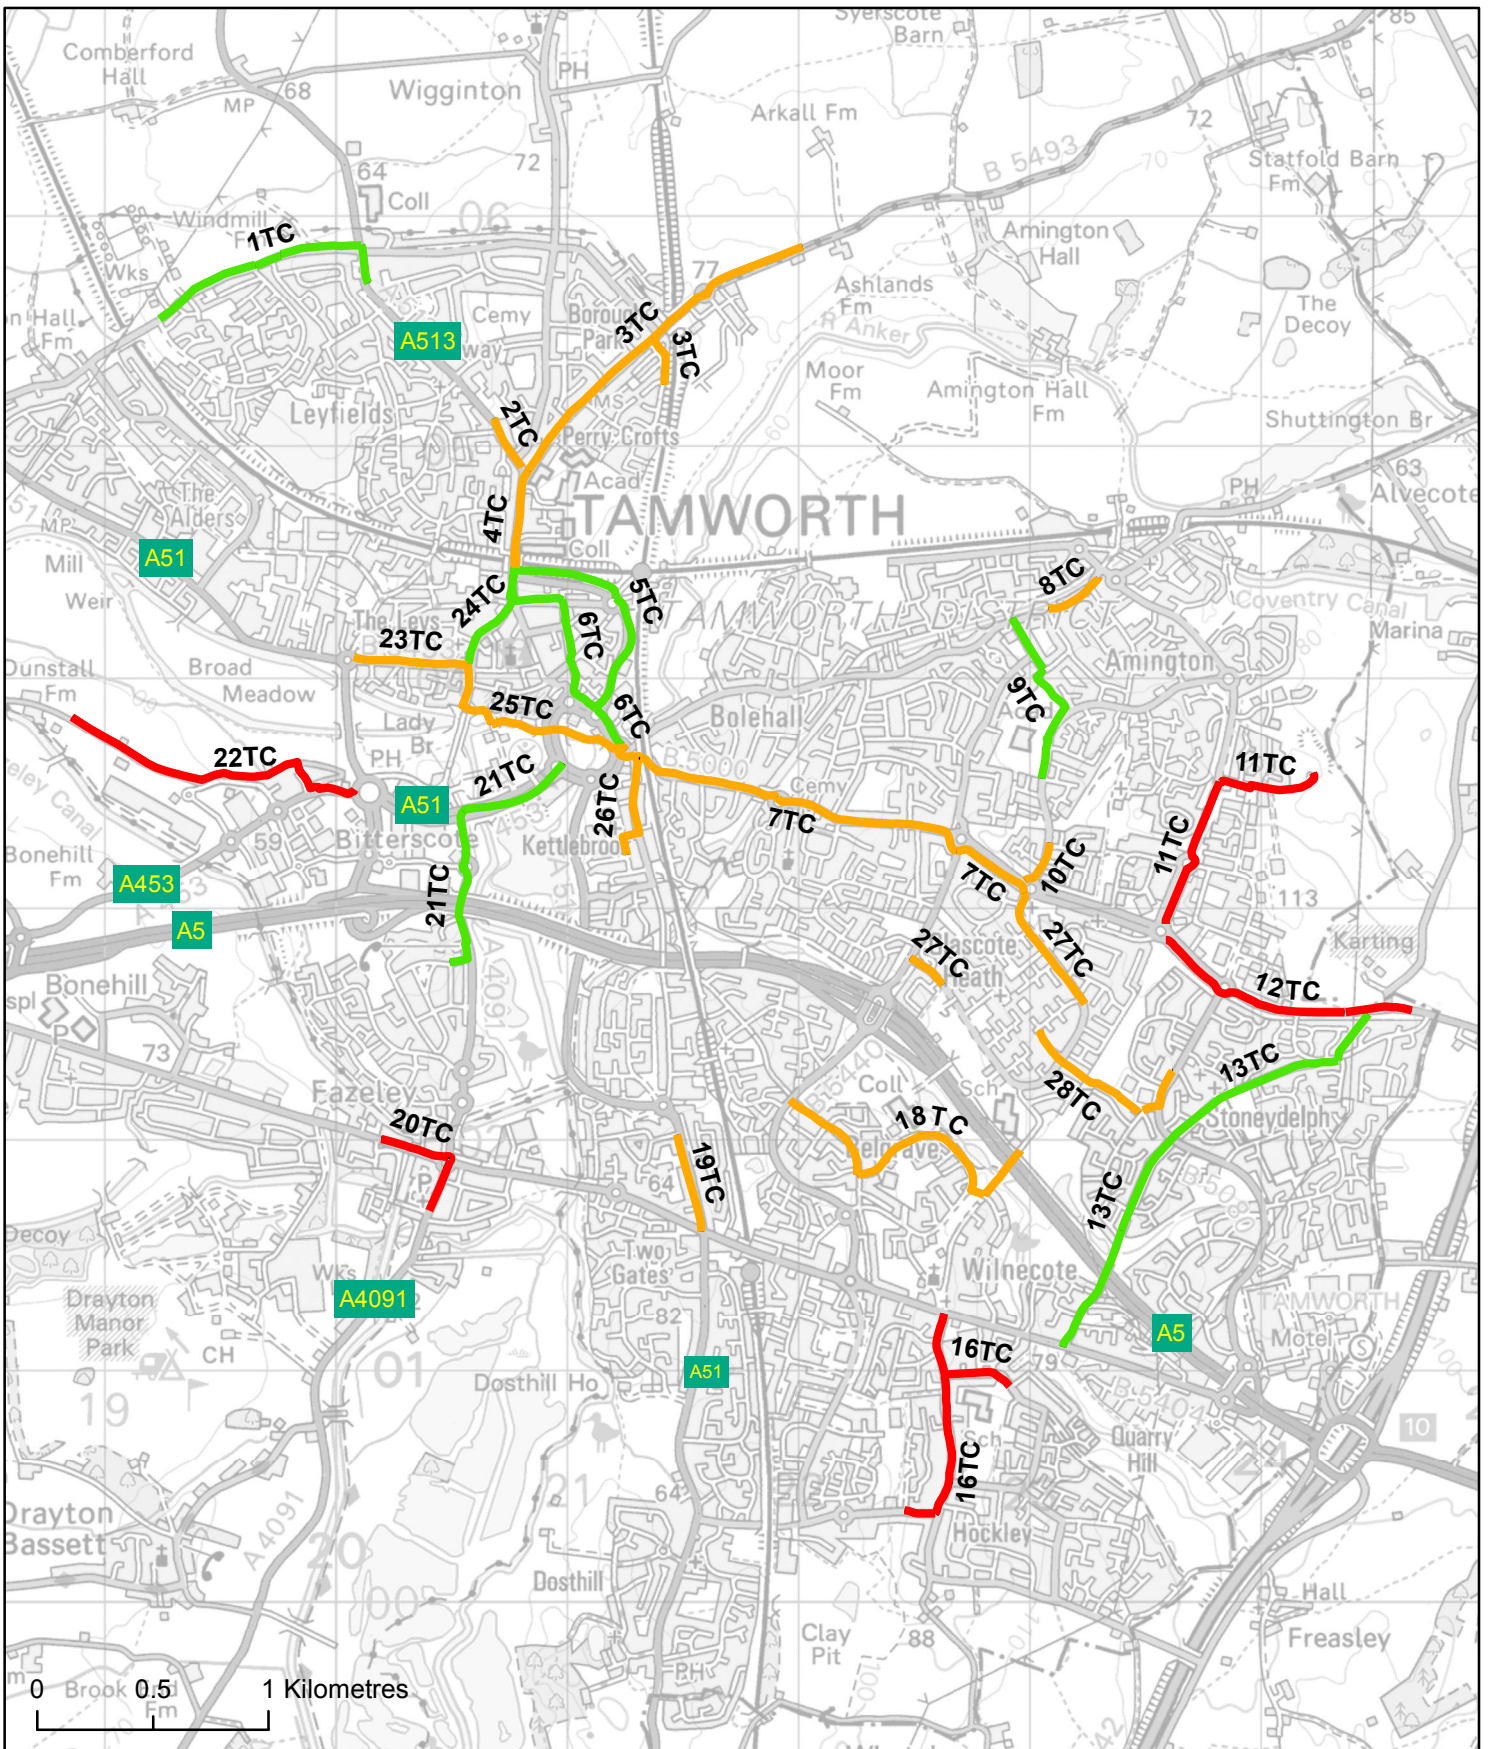

## Location of Cycle Schemes and Prioritisation Cannock

- Short Term
- Medium Term
- Long Term

## Location of Cycle Schemes and Prioritisation Lichfield

- Short Term
- Medium Term
- Long Term

## Location of Cycle Schemes and Prioritisation Newcastle-under-Lyme

- Short Term
- Medium Term
- Long Term

## Location of Cycle Schemes and Prioritisation Tamworth

- Short Term
- Medium Term
- Long Term