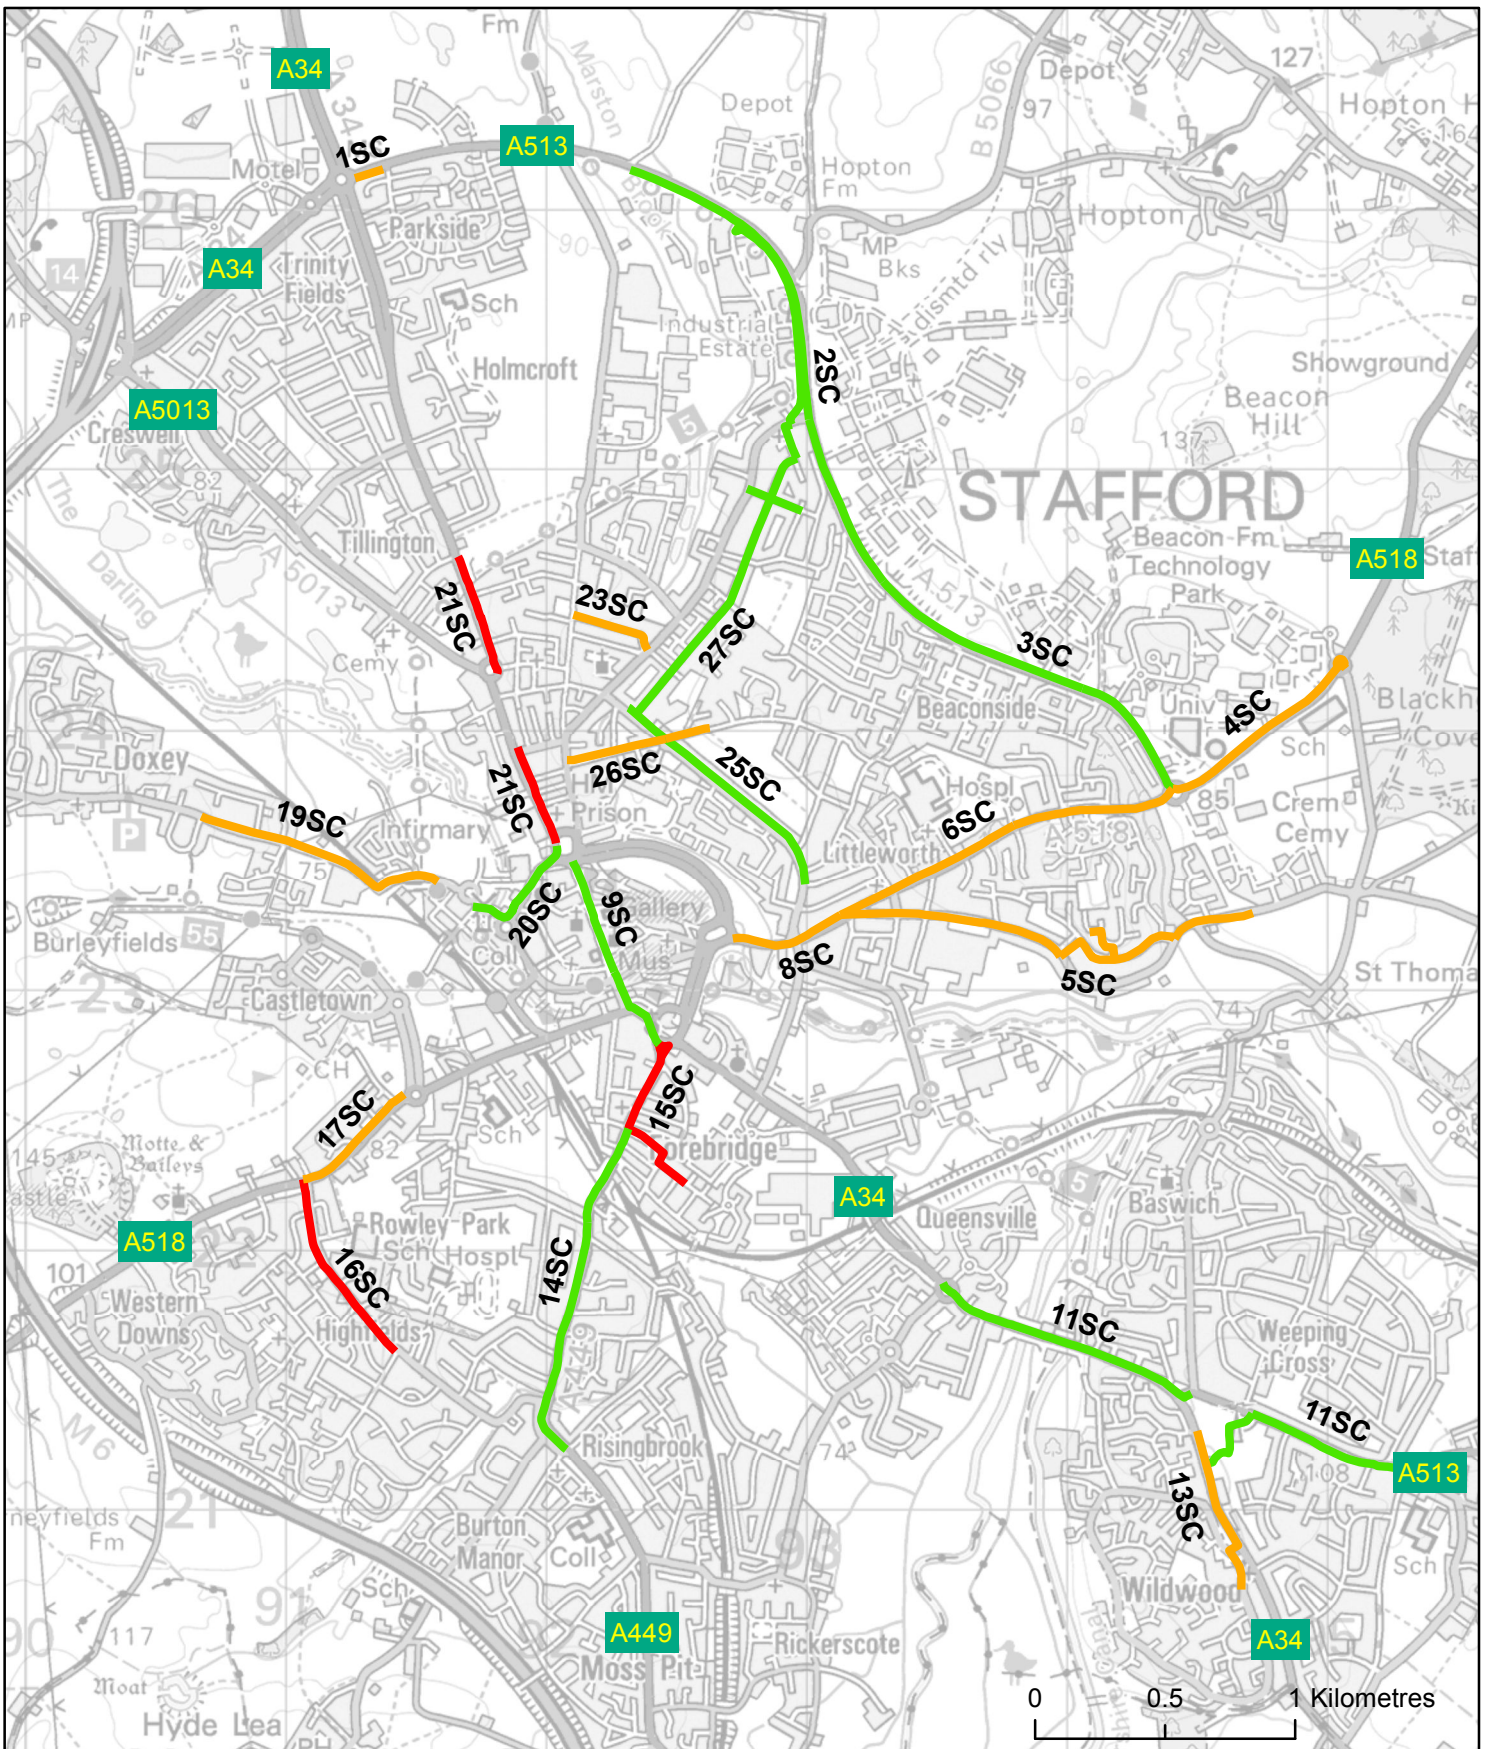

Location of Cycle Schemes and Prioritisation Stafford

- Short Term
- Medium Term
- Long Term