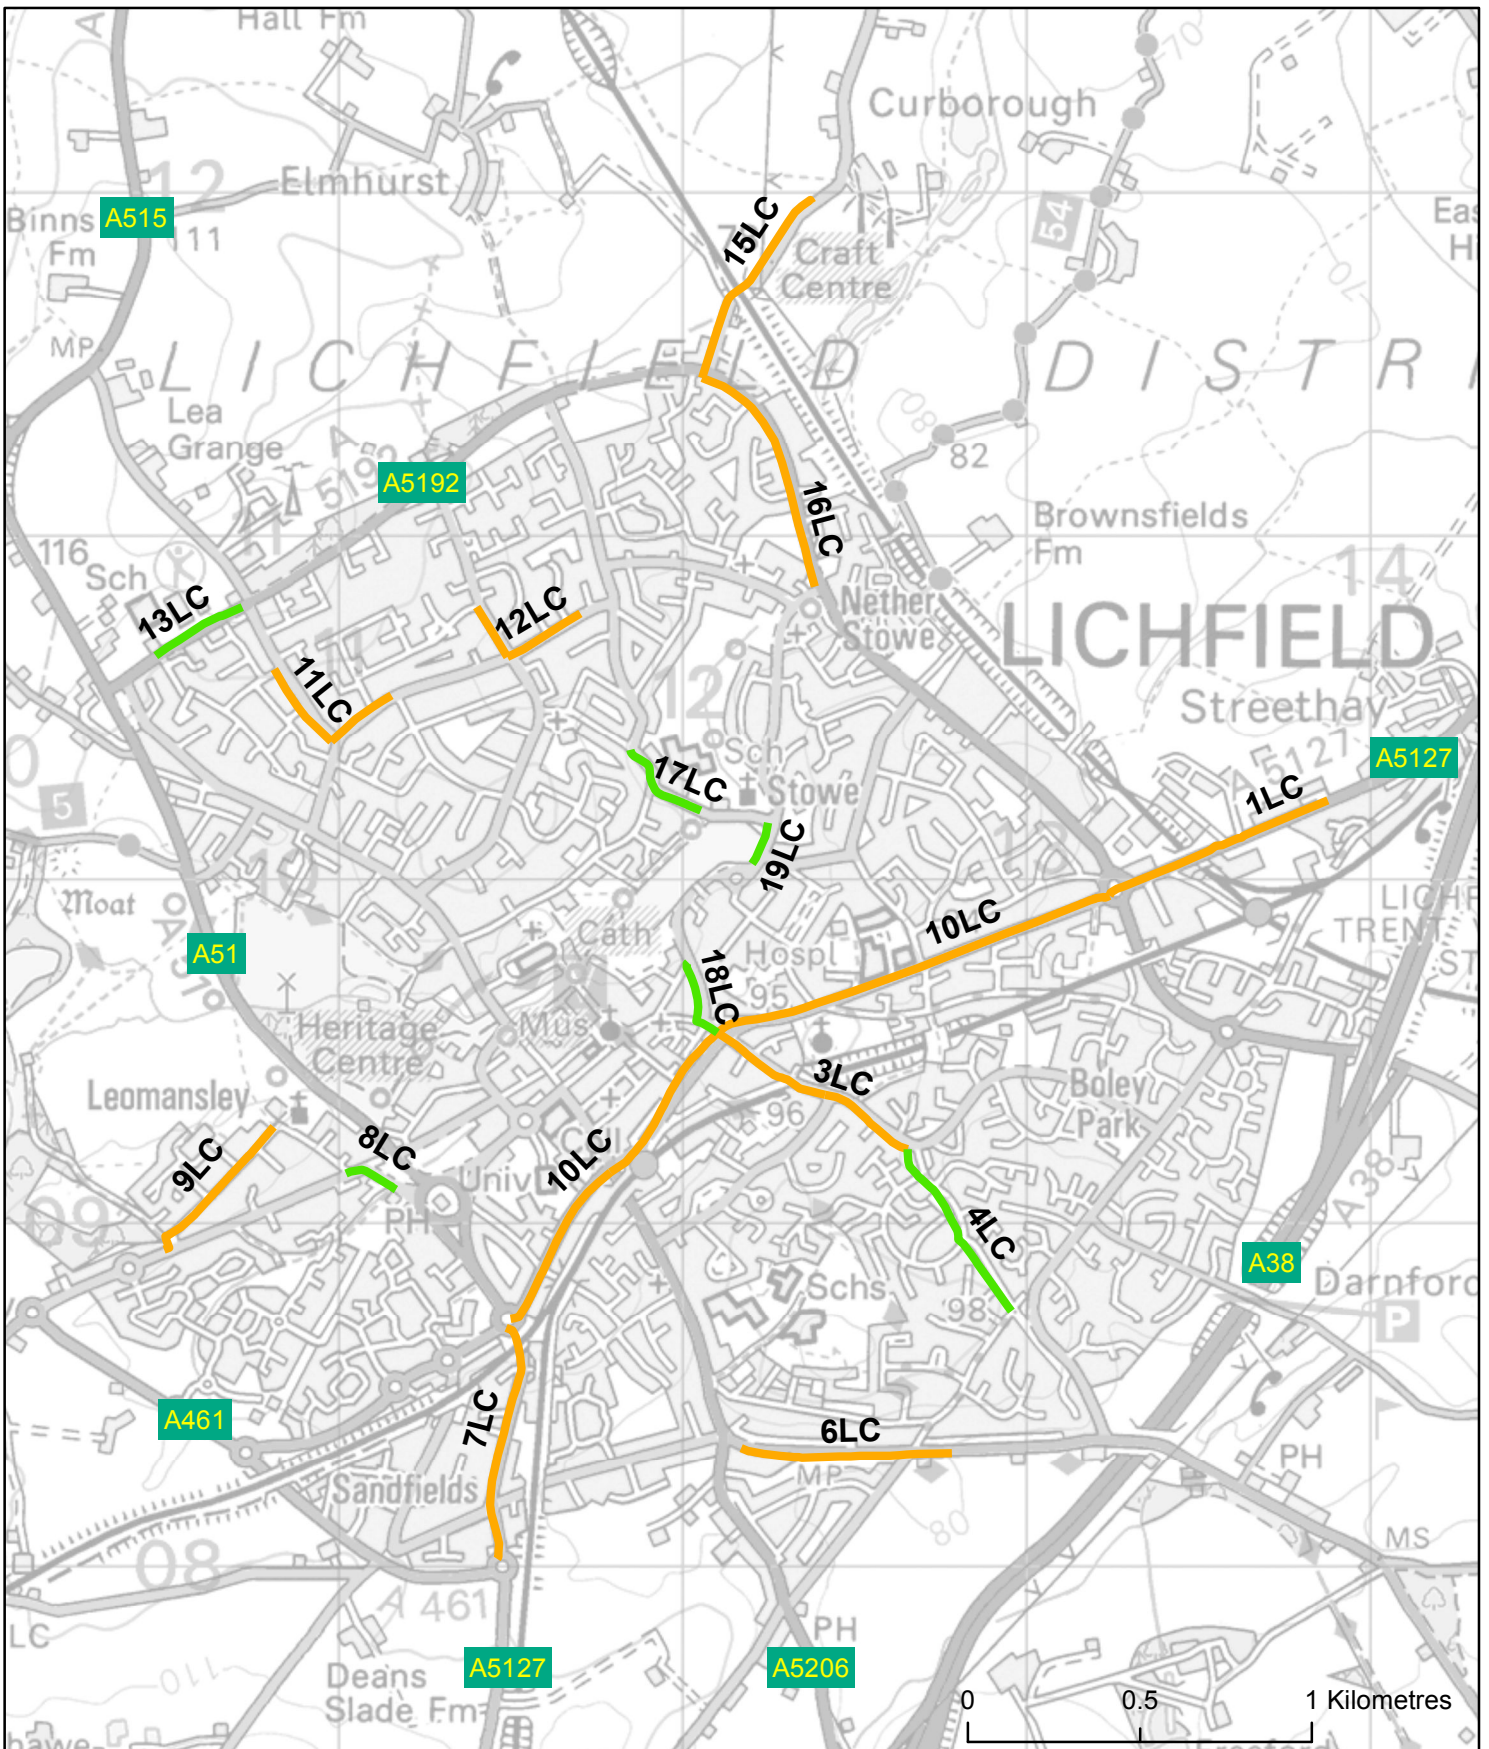

### Location of Cycle Schemes and Prioritisation Burton upon Trent

- Short Term
- Medium Term
- Long Term

(C) Crown copyright and database rights 2020. Ordnance Survey 100019422. You are not permitted to copy, sub-license, distribute or sell any of this data to third parties in any form. Use of this data is subject to the terms and conditions shown at [www.staffordshire.gov.uk/maps](http://www.staffordshire.gov.uk/maps). Produced by Staffordshire County Council.

## Location of Cycle Schemes and Prioritisation Cannock

- Short Term
- Medium Term
- Long Term

## Location of Cycle Schemes and Prioritisation Lichfield

- Short Term
- Medium Term
- Long Term

## Location of Cycle Schemes and Prioritisation Tamworth

- Short Term
- Medium Term
- Long Term