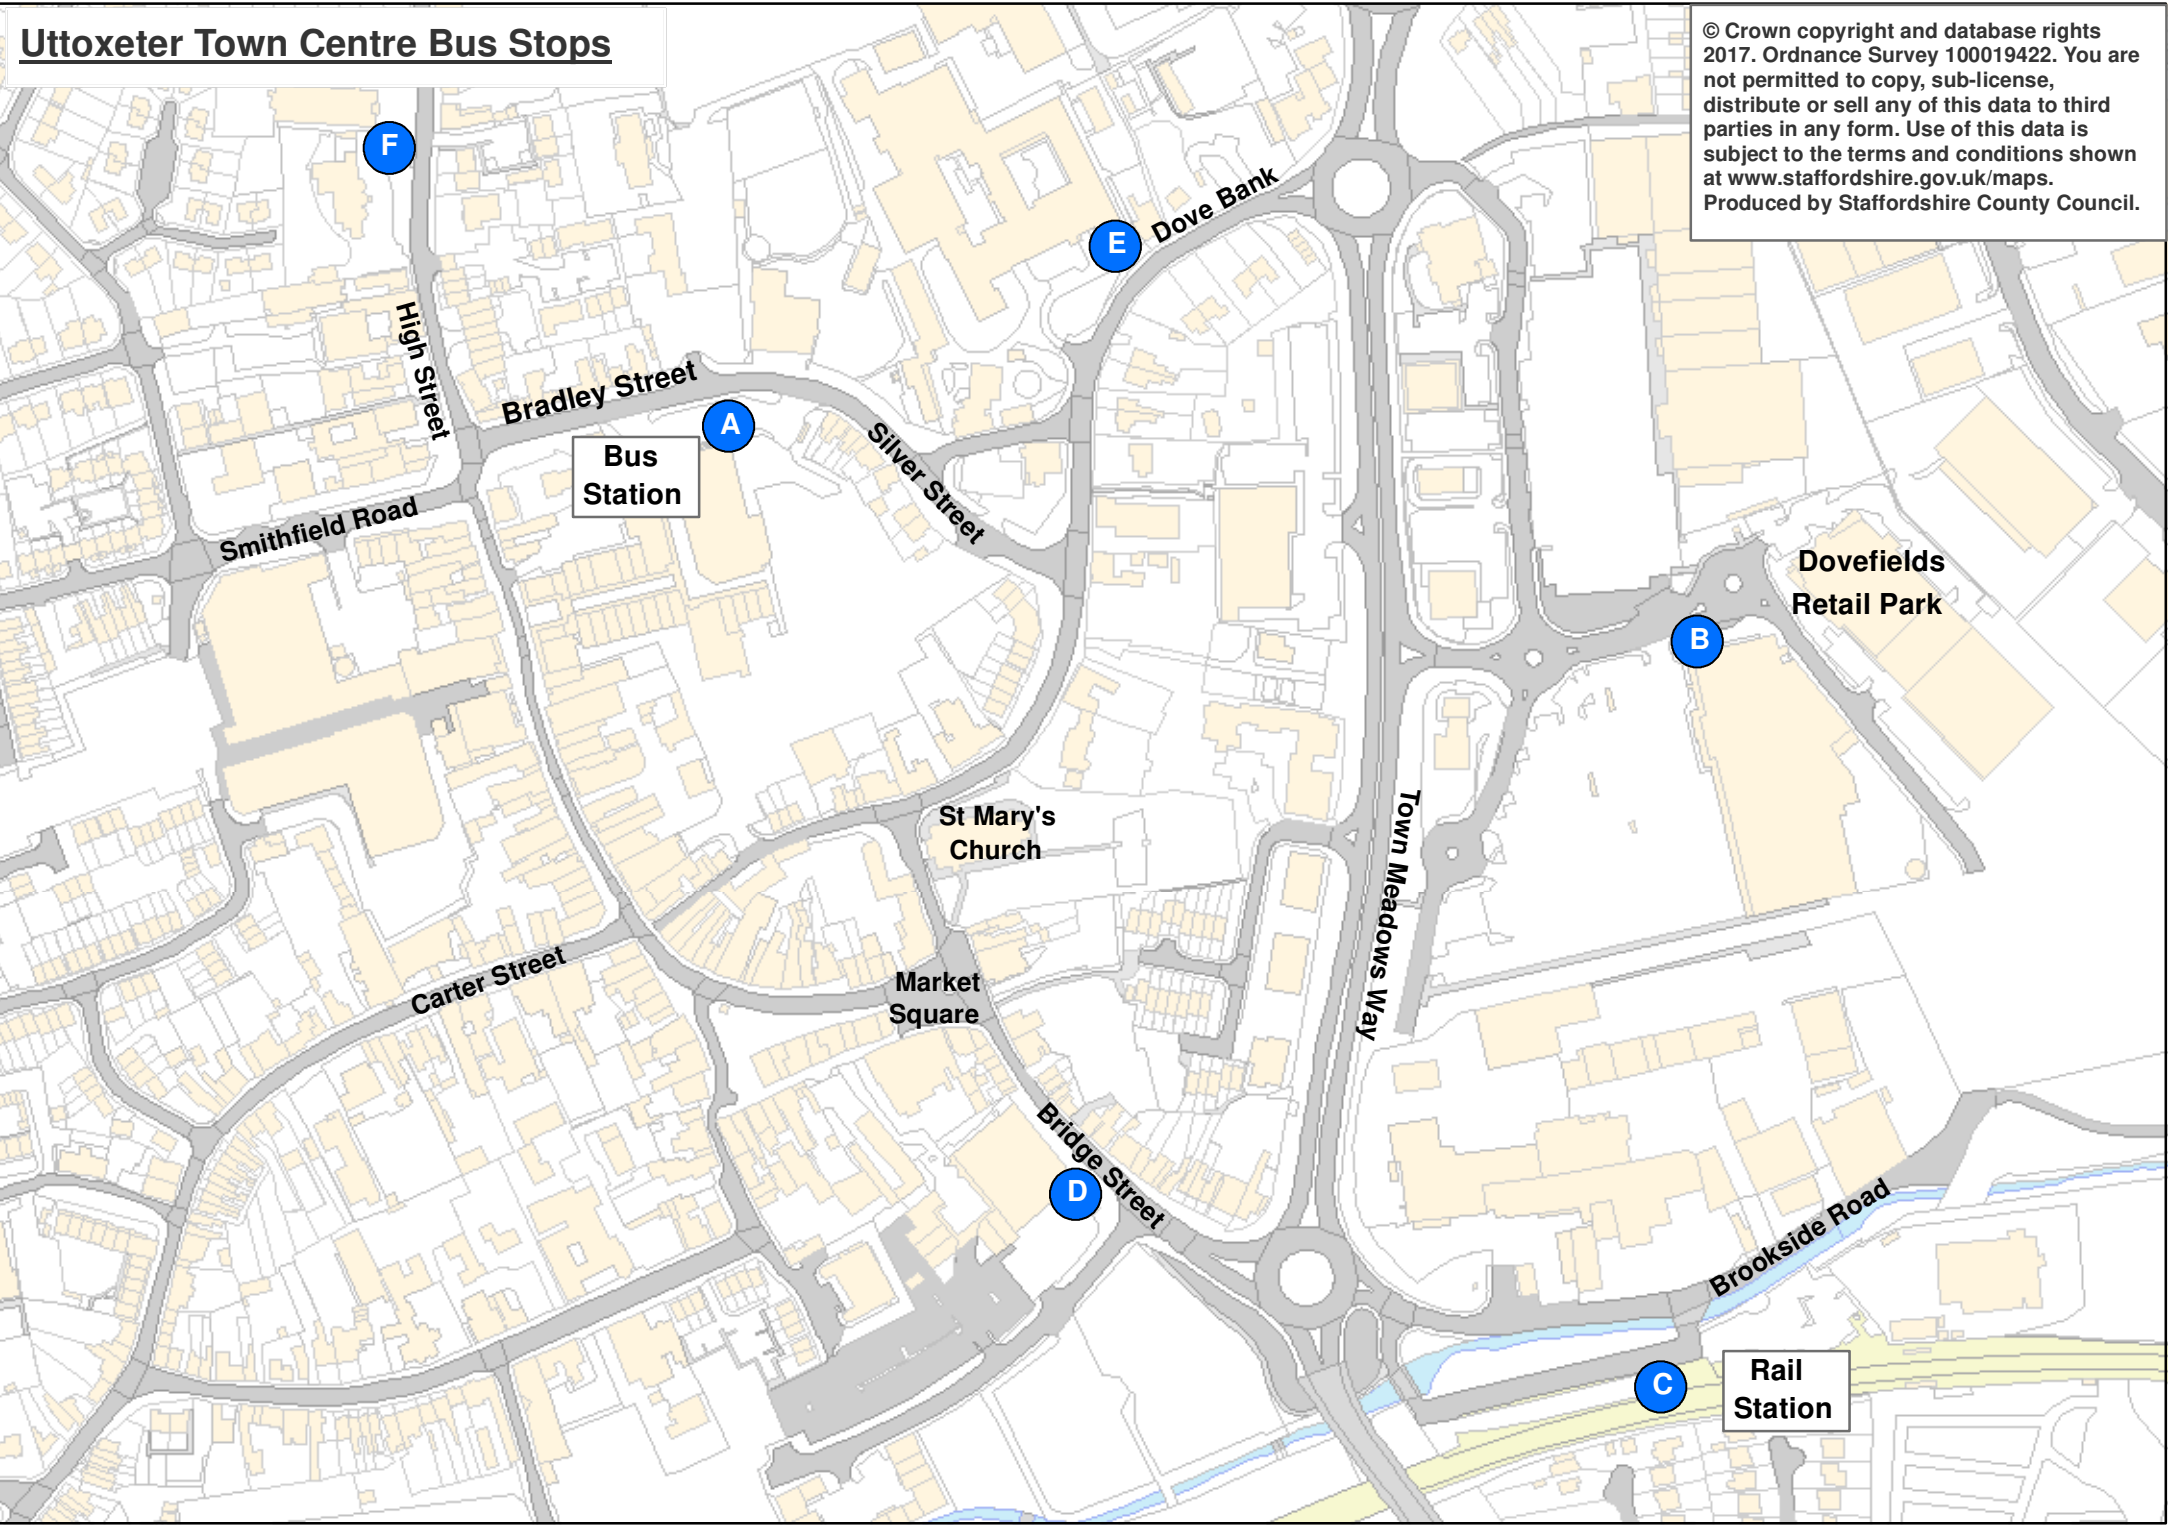

Uttoxeter Town Centre Bus Stops

© Crown copyright and database rights 2017. Ordnance Survey 100019422. You are not permitted to copy, sub-license, distribute or sell any of this data to third parties in any form. Use of this data is subject to the terms and conditions shown at www.staffordshire.gov.uk/maps. Produced by Staffordshire County Council.

Bus Station

Dovefields Retail Park

St Mary's Church

Market Square

Rail Station