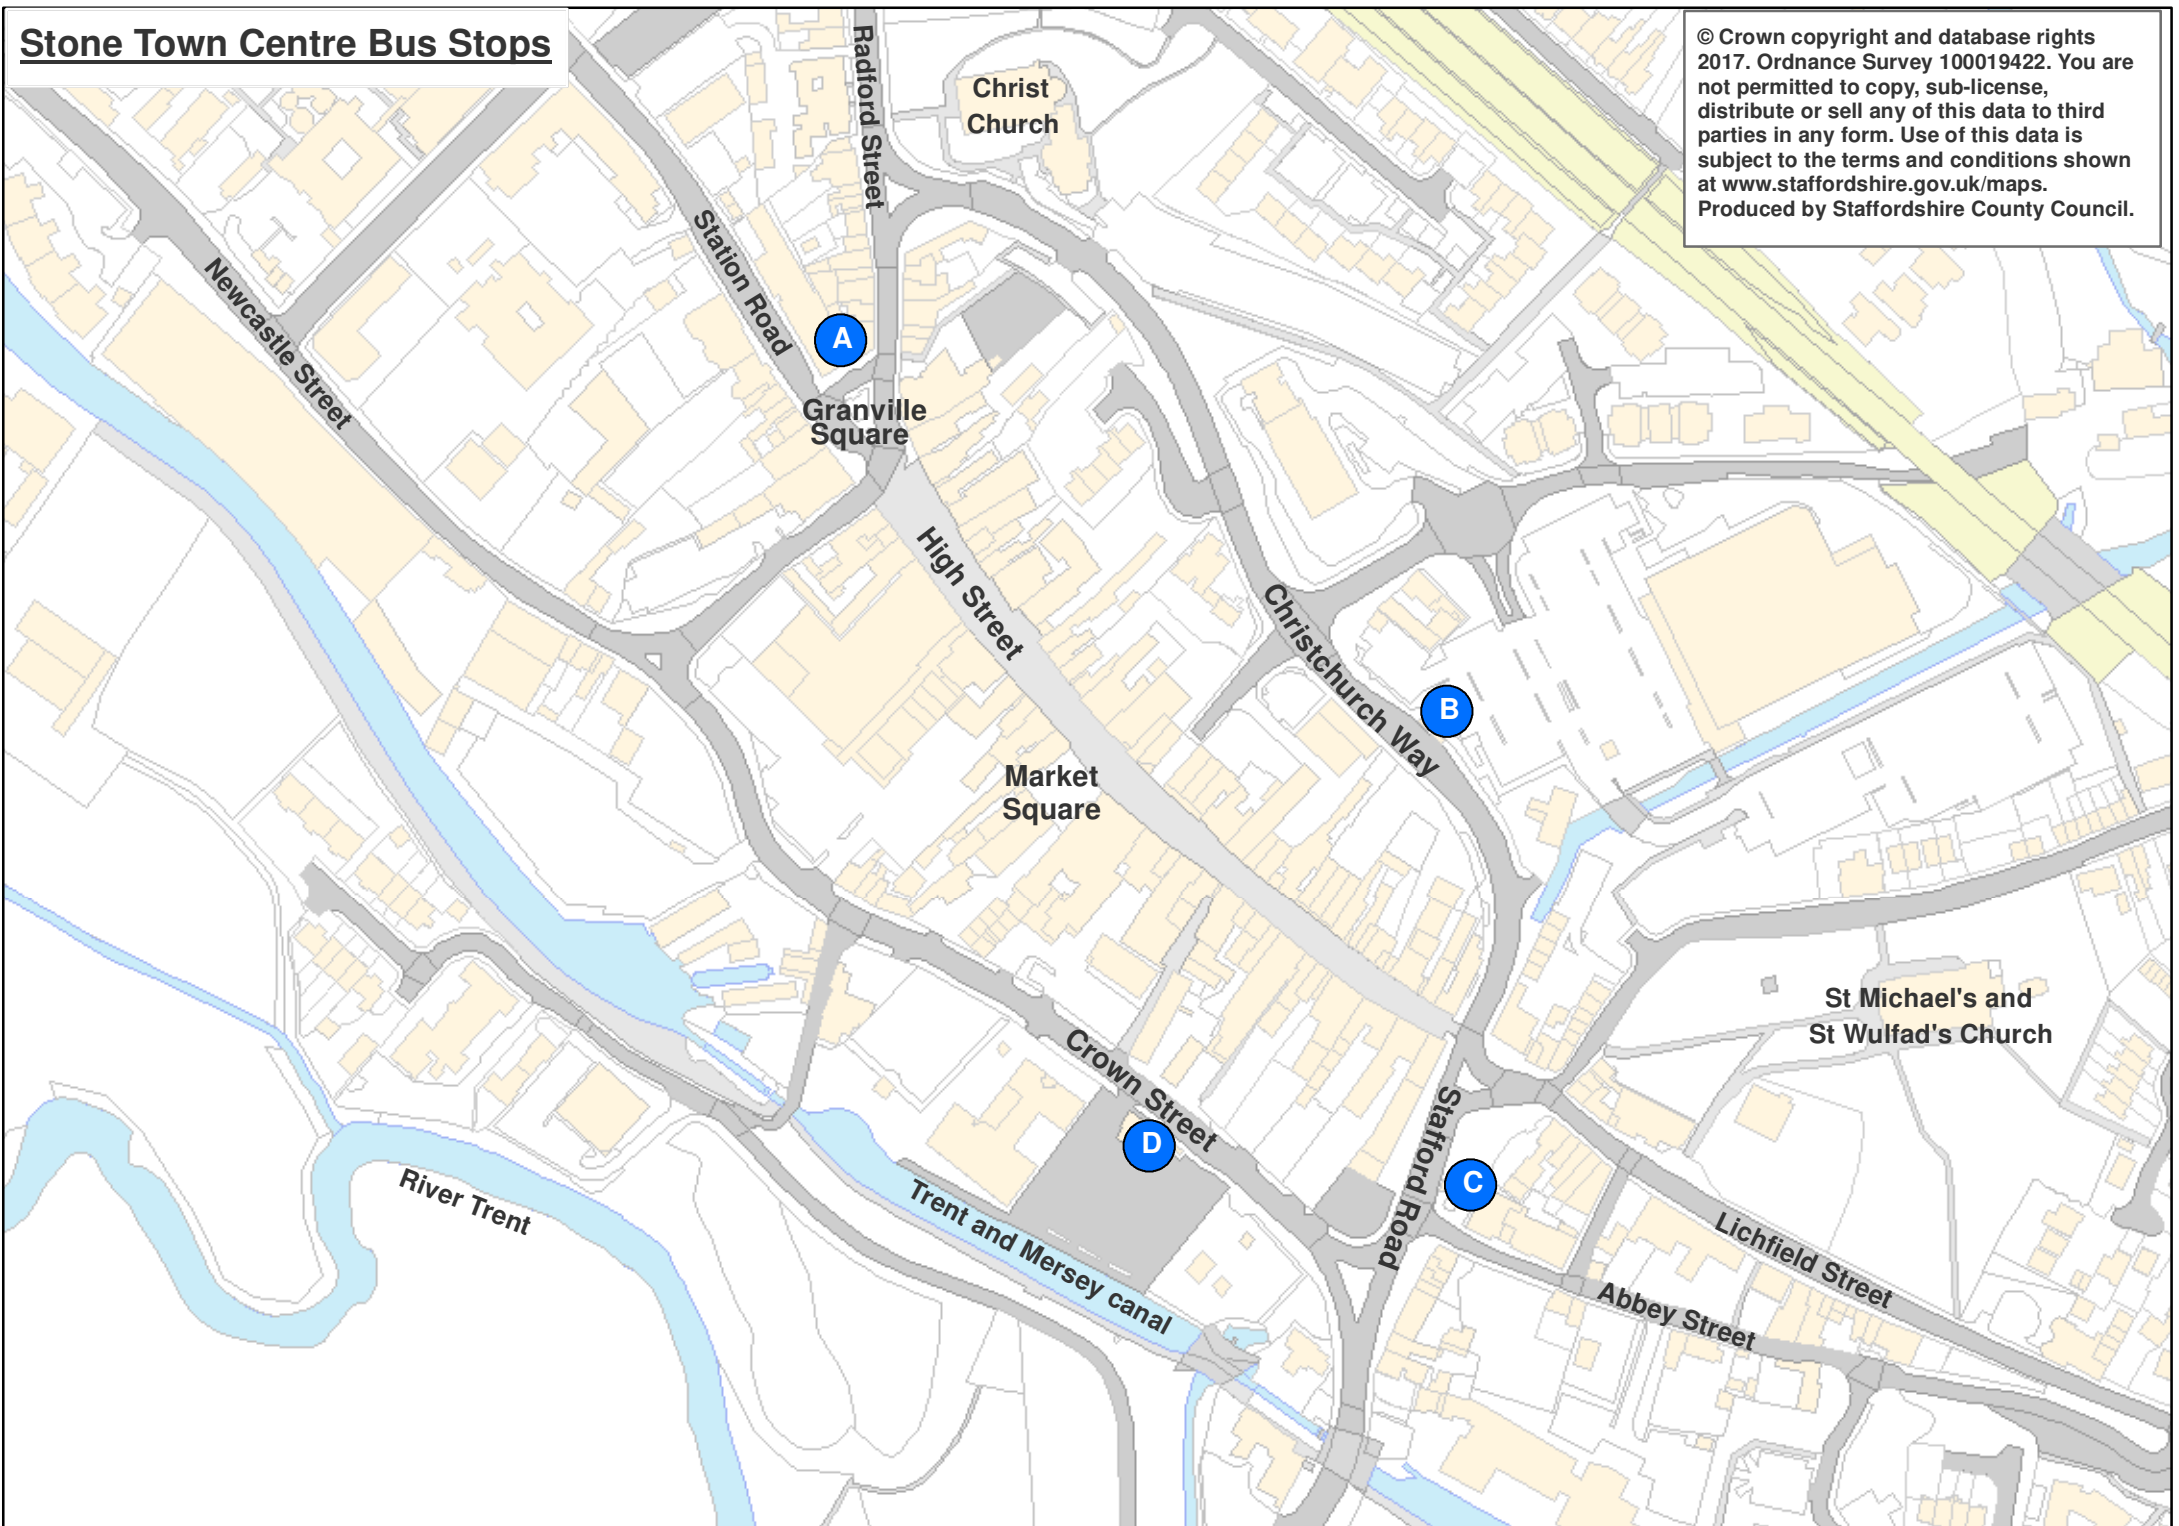

# Stone Town Centre Bus Stops

© Crown copyright and database rights 2017. Ordnance Survey 100019422. You are not permitted to copy, sub-license, distribute or sell any of this data to third parties in any form. Use of this data is subject to the terms and conditions shown at [www.staffordshire.gov.uk/maps](http://www.staffordshire.gov.uk/maps). Produced by Staffordshire County Council.

A

B

C

D

Christ Church

Granville Square

Market Square

St Michael's and St Wulfad's Church

River Trent

Trent and Mersey canal