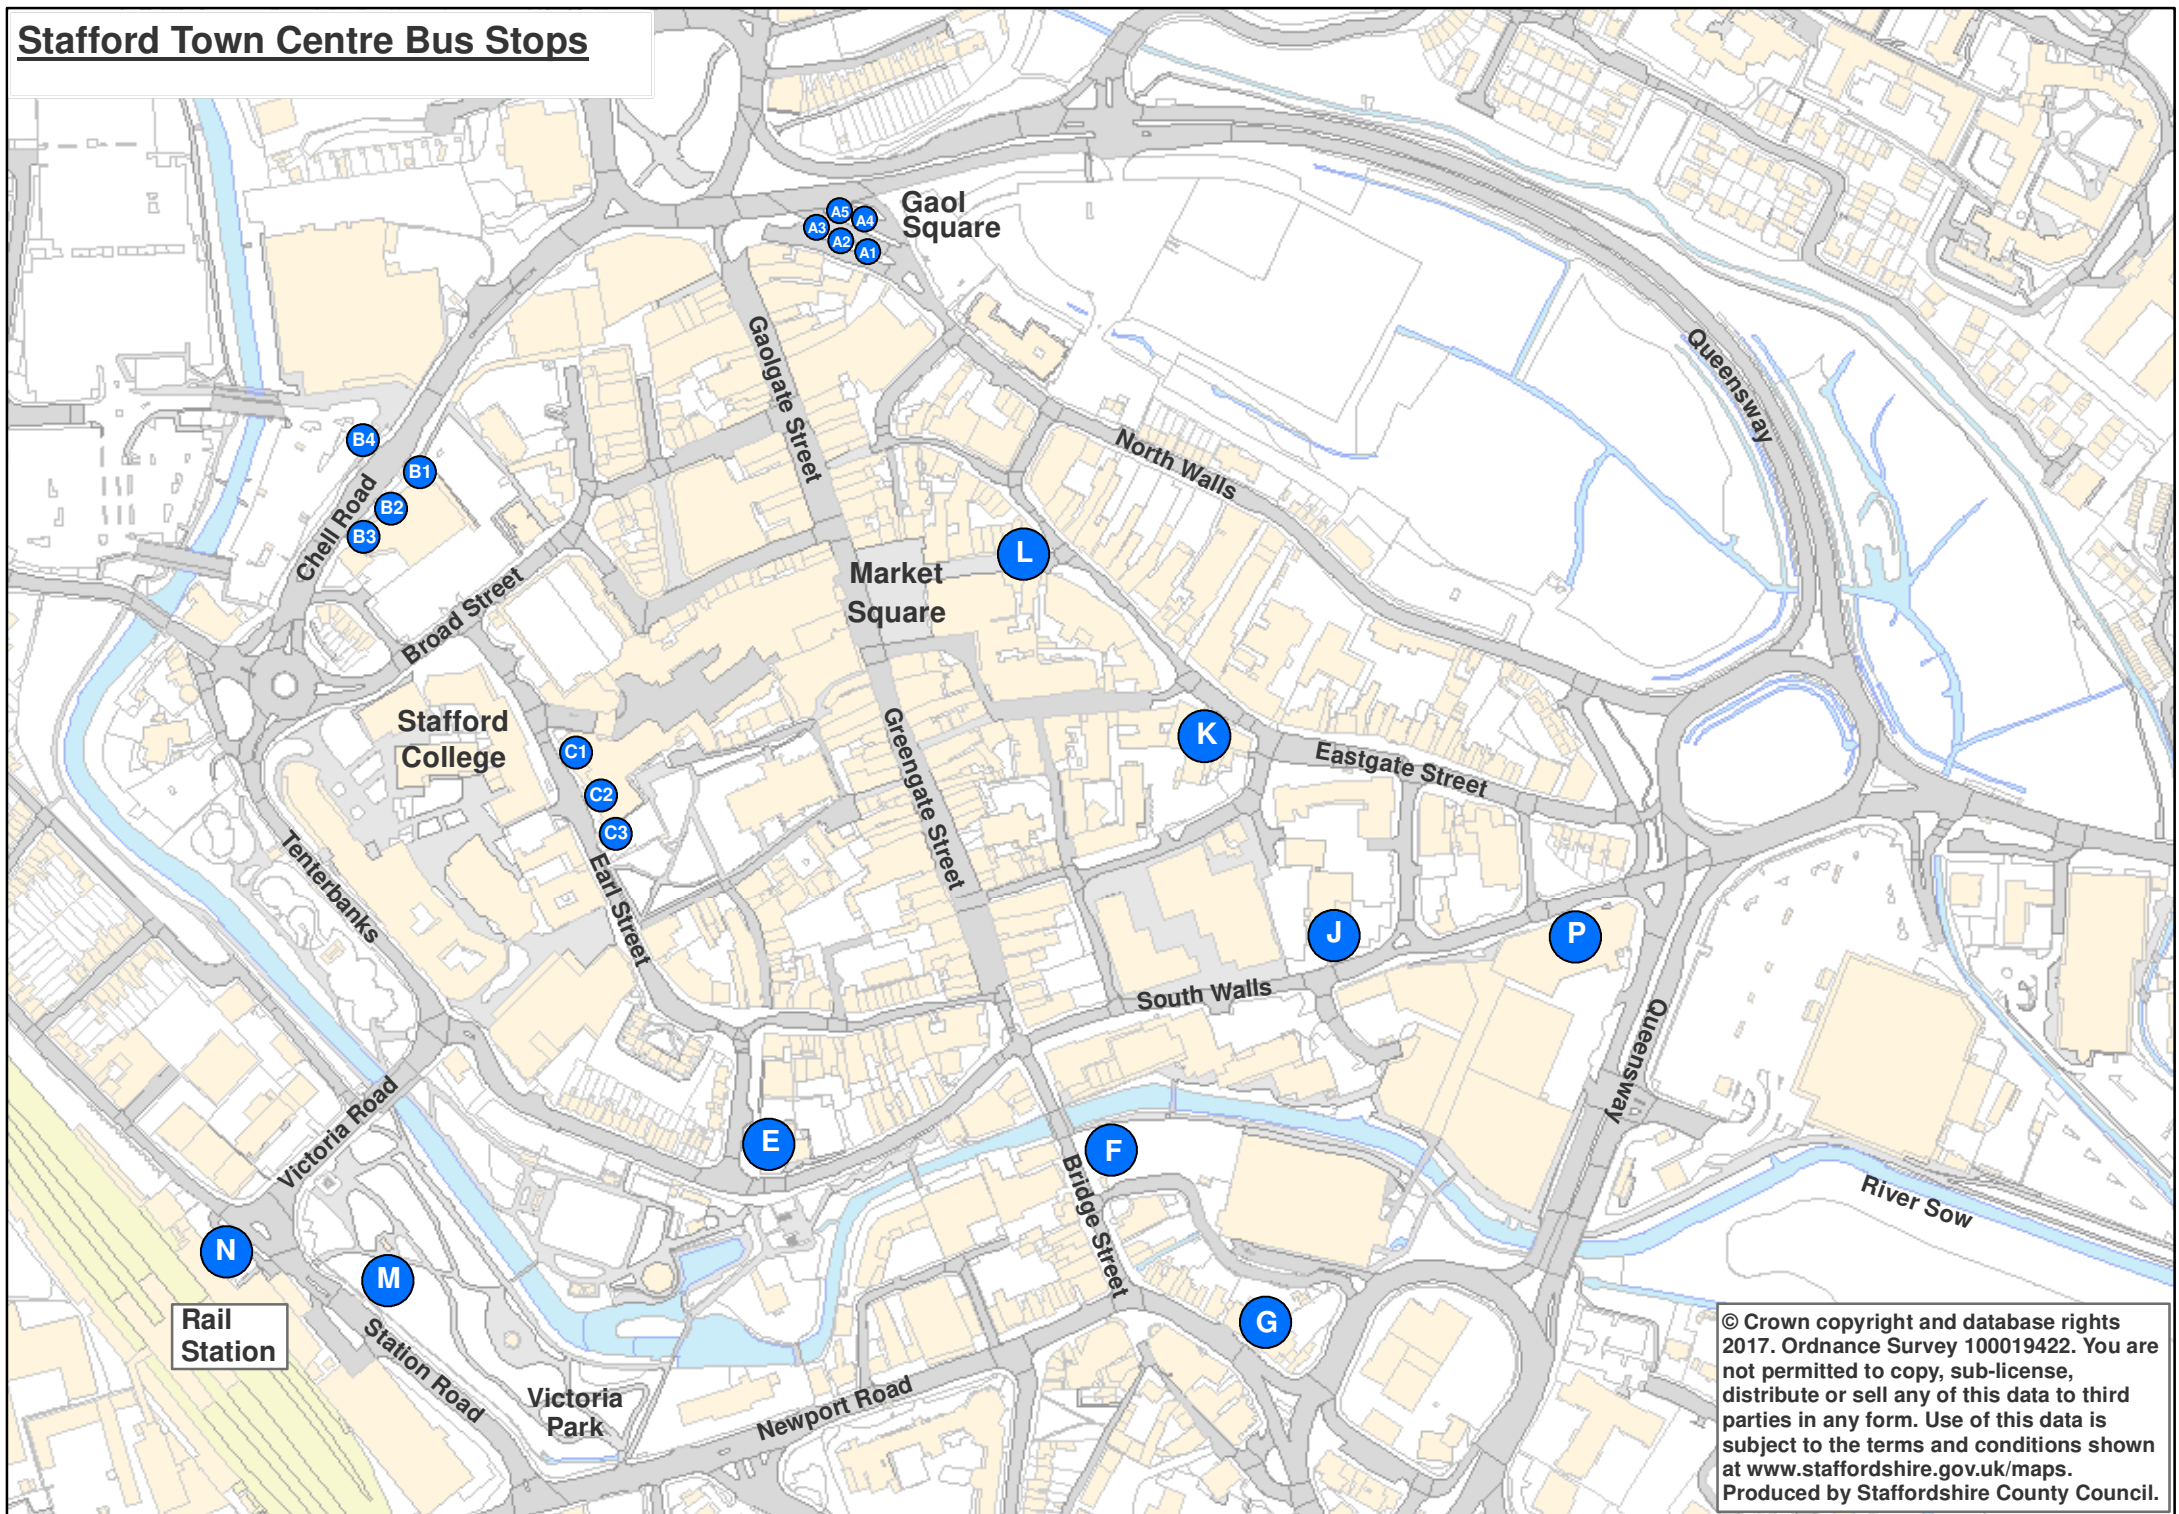

Stafford Town Centre Bus Stops

© Crown copyright and database rights 2017. Ordnance Survey 100019422. You are not permitted to copy, sub-license, distribute or sell any of this data to third parties in any form. Use of this data is subject to the terms and conditions shown at www.staffordshire.gov.uk/maps. Produced by Staffordshire County Council.