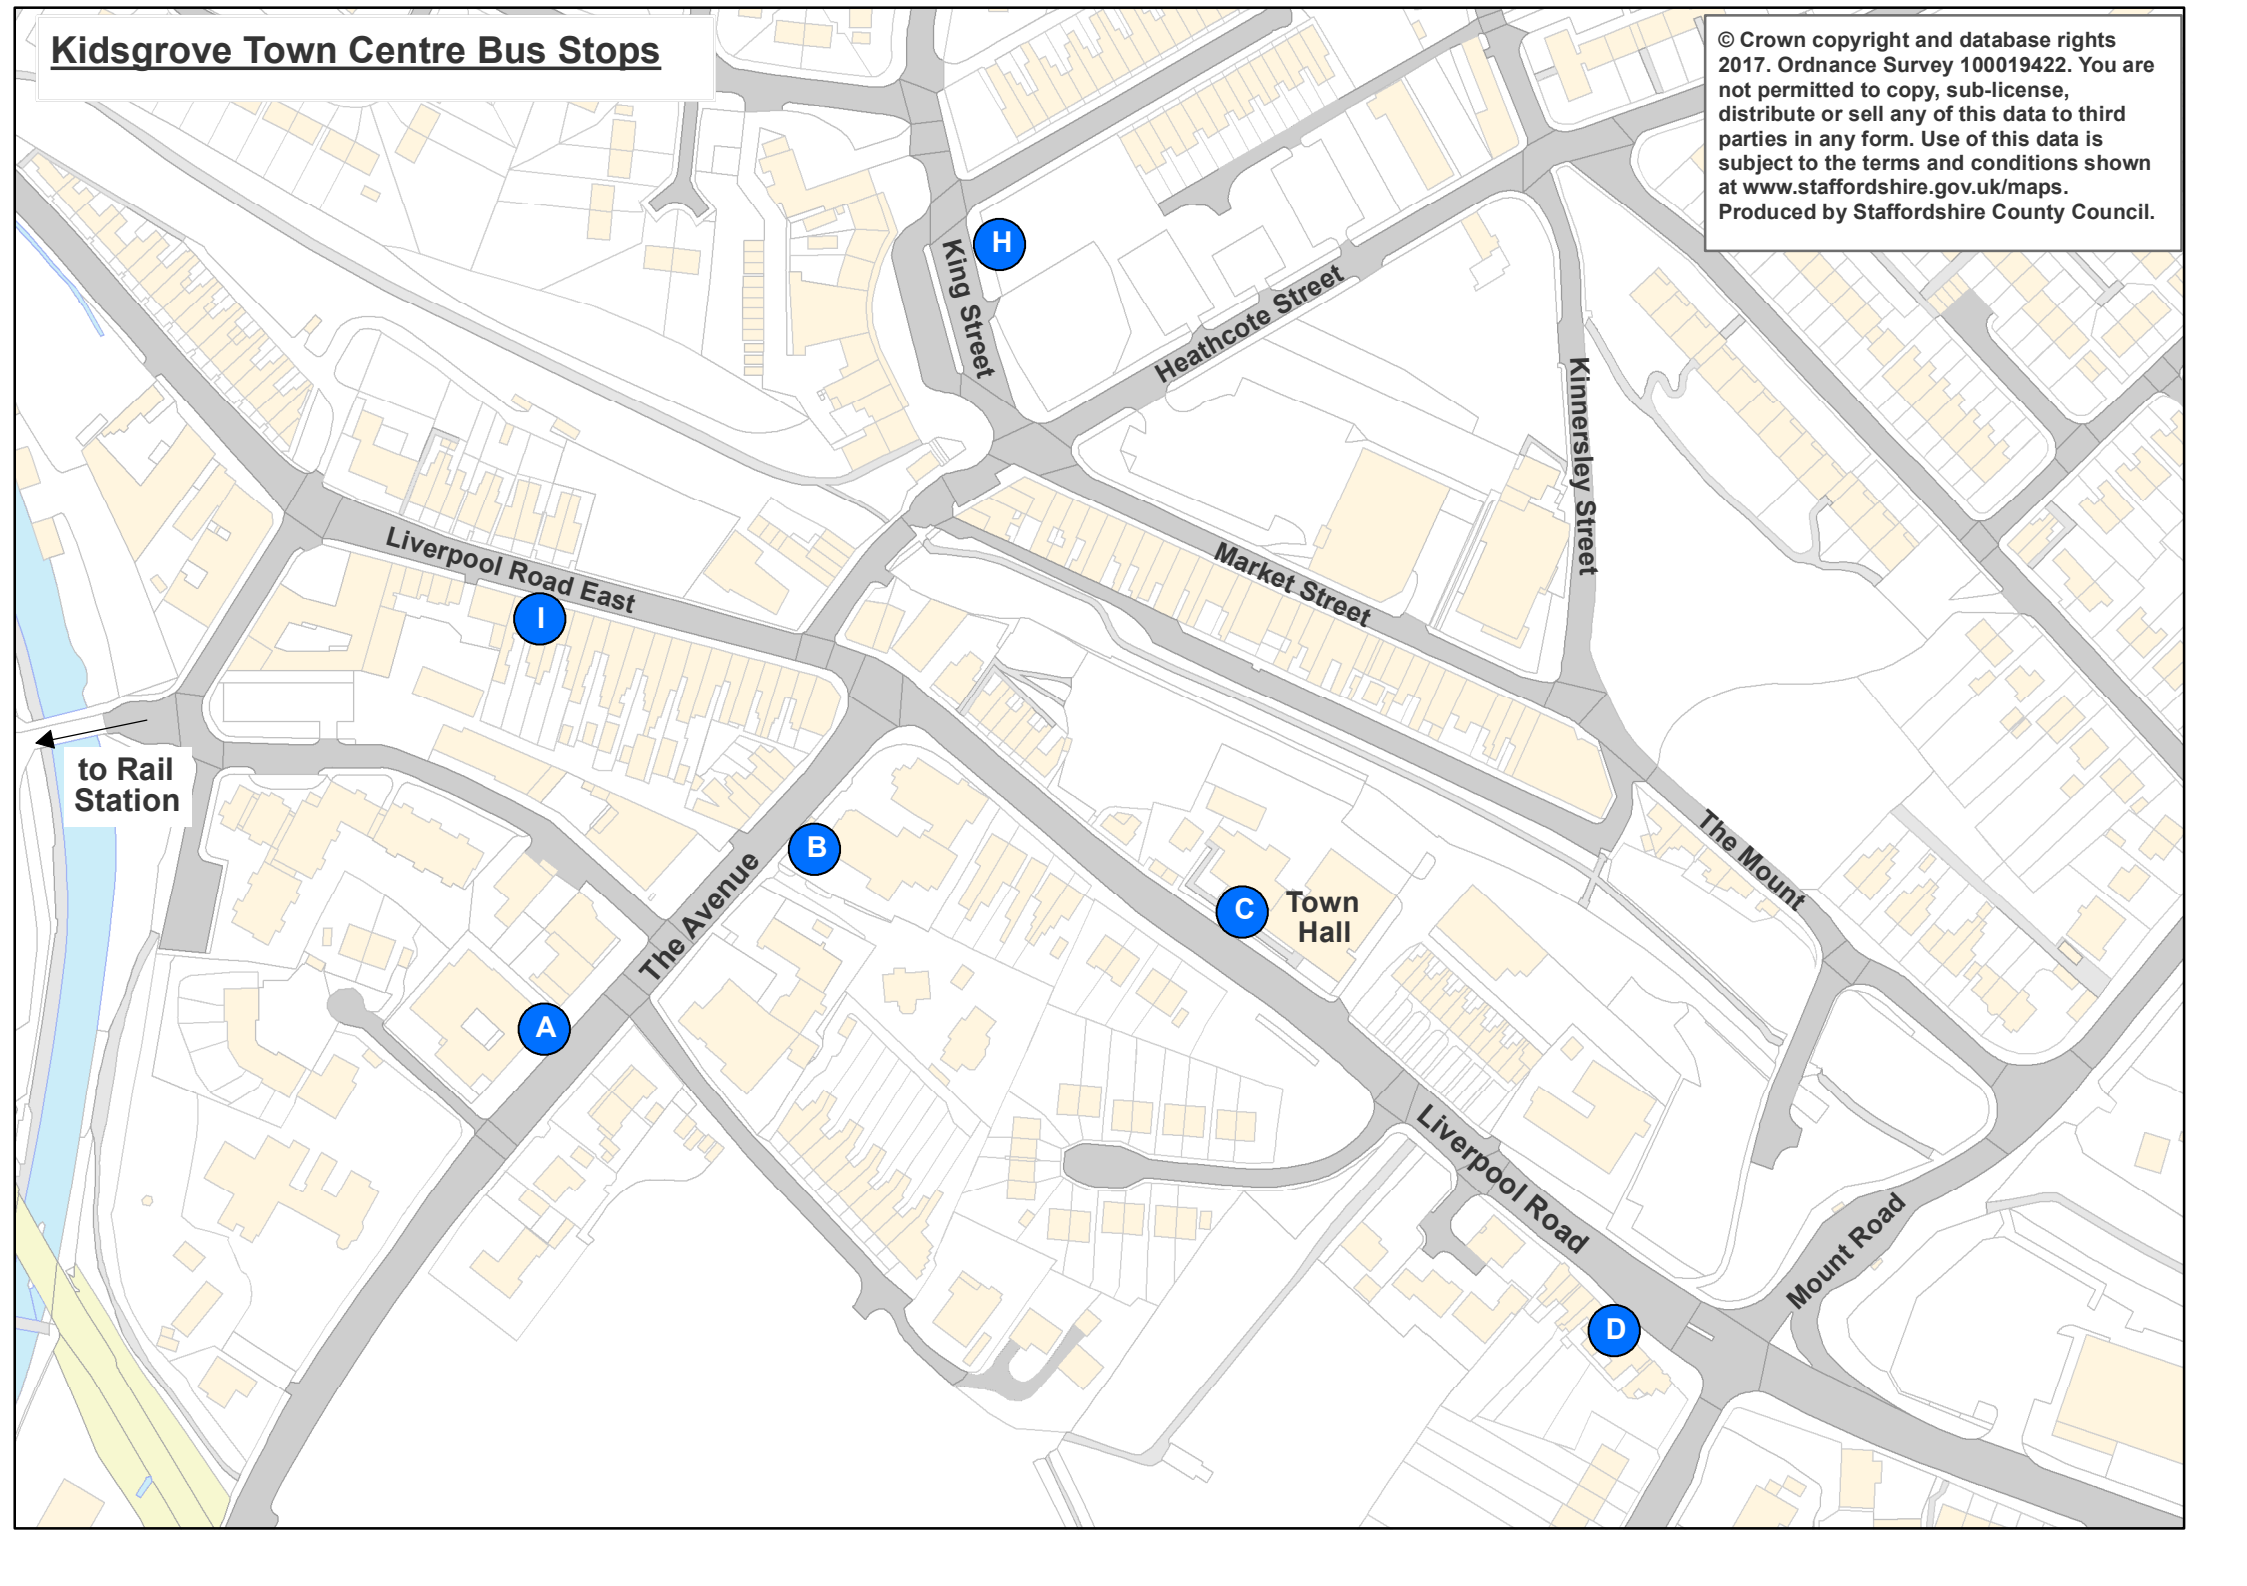

Kidsgrove Town Centre Bus Stops

© Crown copyright and database rights 2017. Ordnance Survey 100019422. You are not permitted to copy, sub-license, distribute or sell any of this data to third parties in any form. Use of this data is subject to the terms and conditions shown at www.staffordshire.gov.uk/maps. Produced by Staffordshire County Council.

to Rail Station

Town Hall

Liverpool Road East

The Avenue

Heathcote Street

Market Street

Kinnersley Street

The Mount

Liverpool Road

Mount Road

King Street