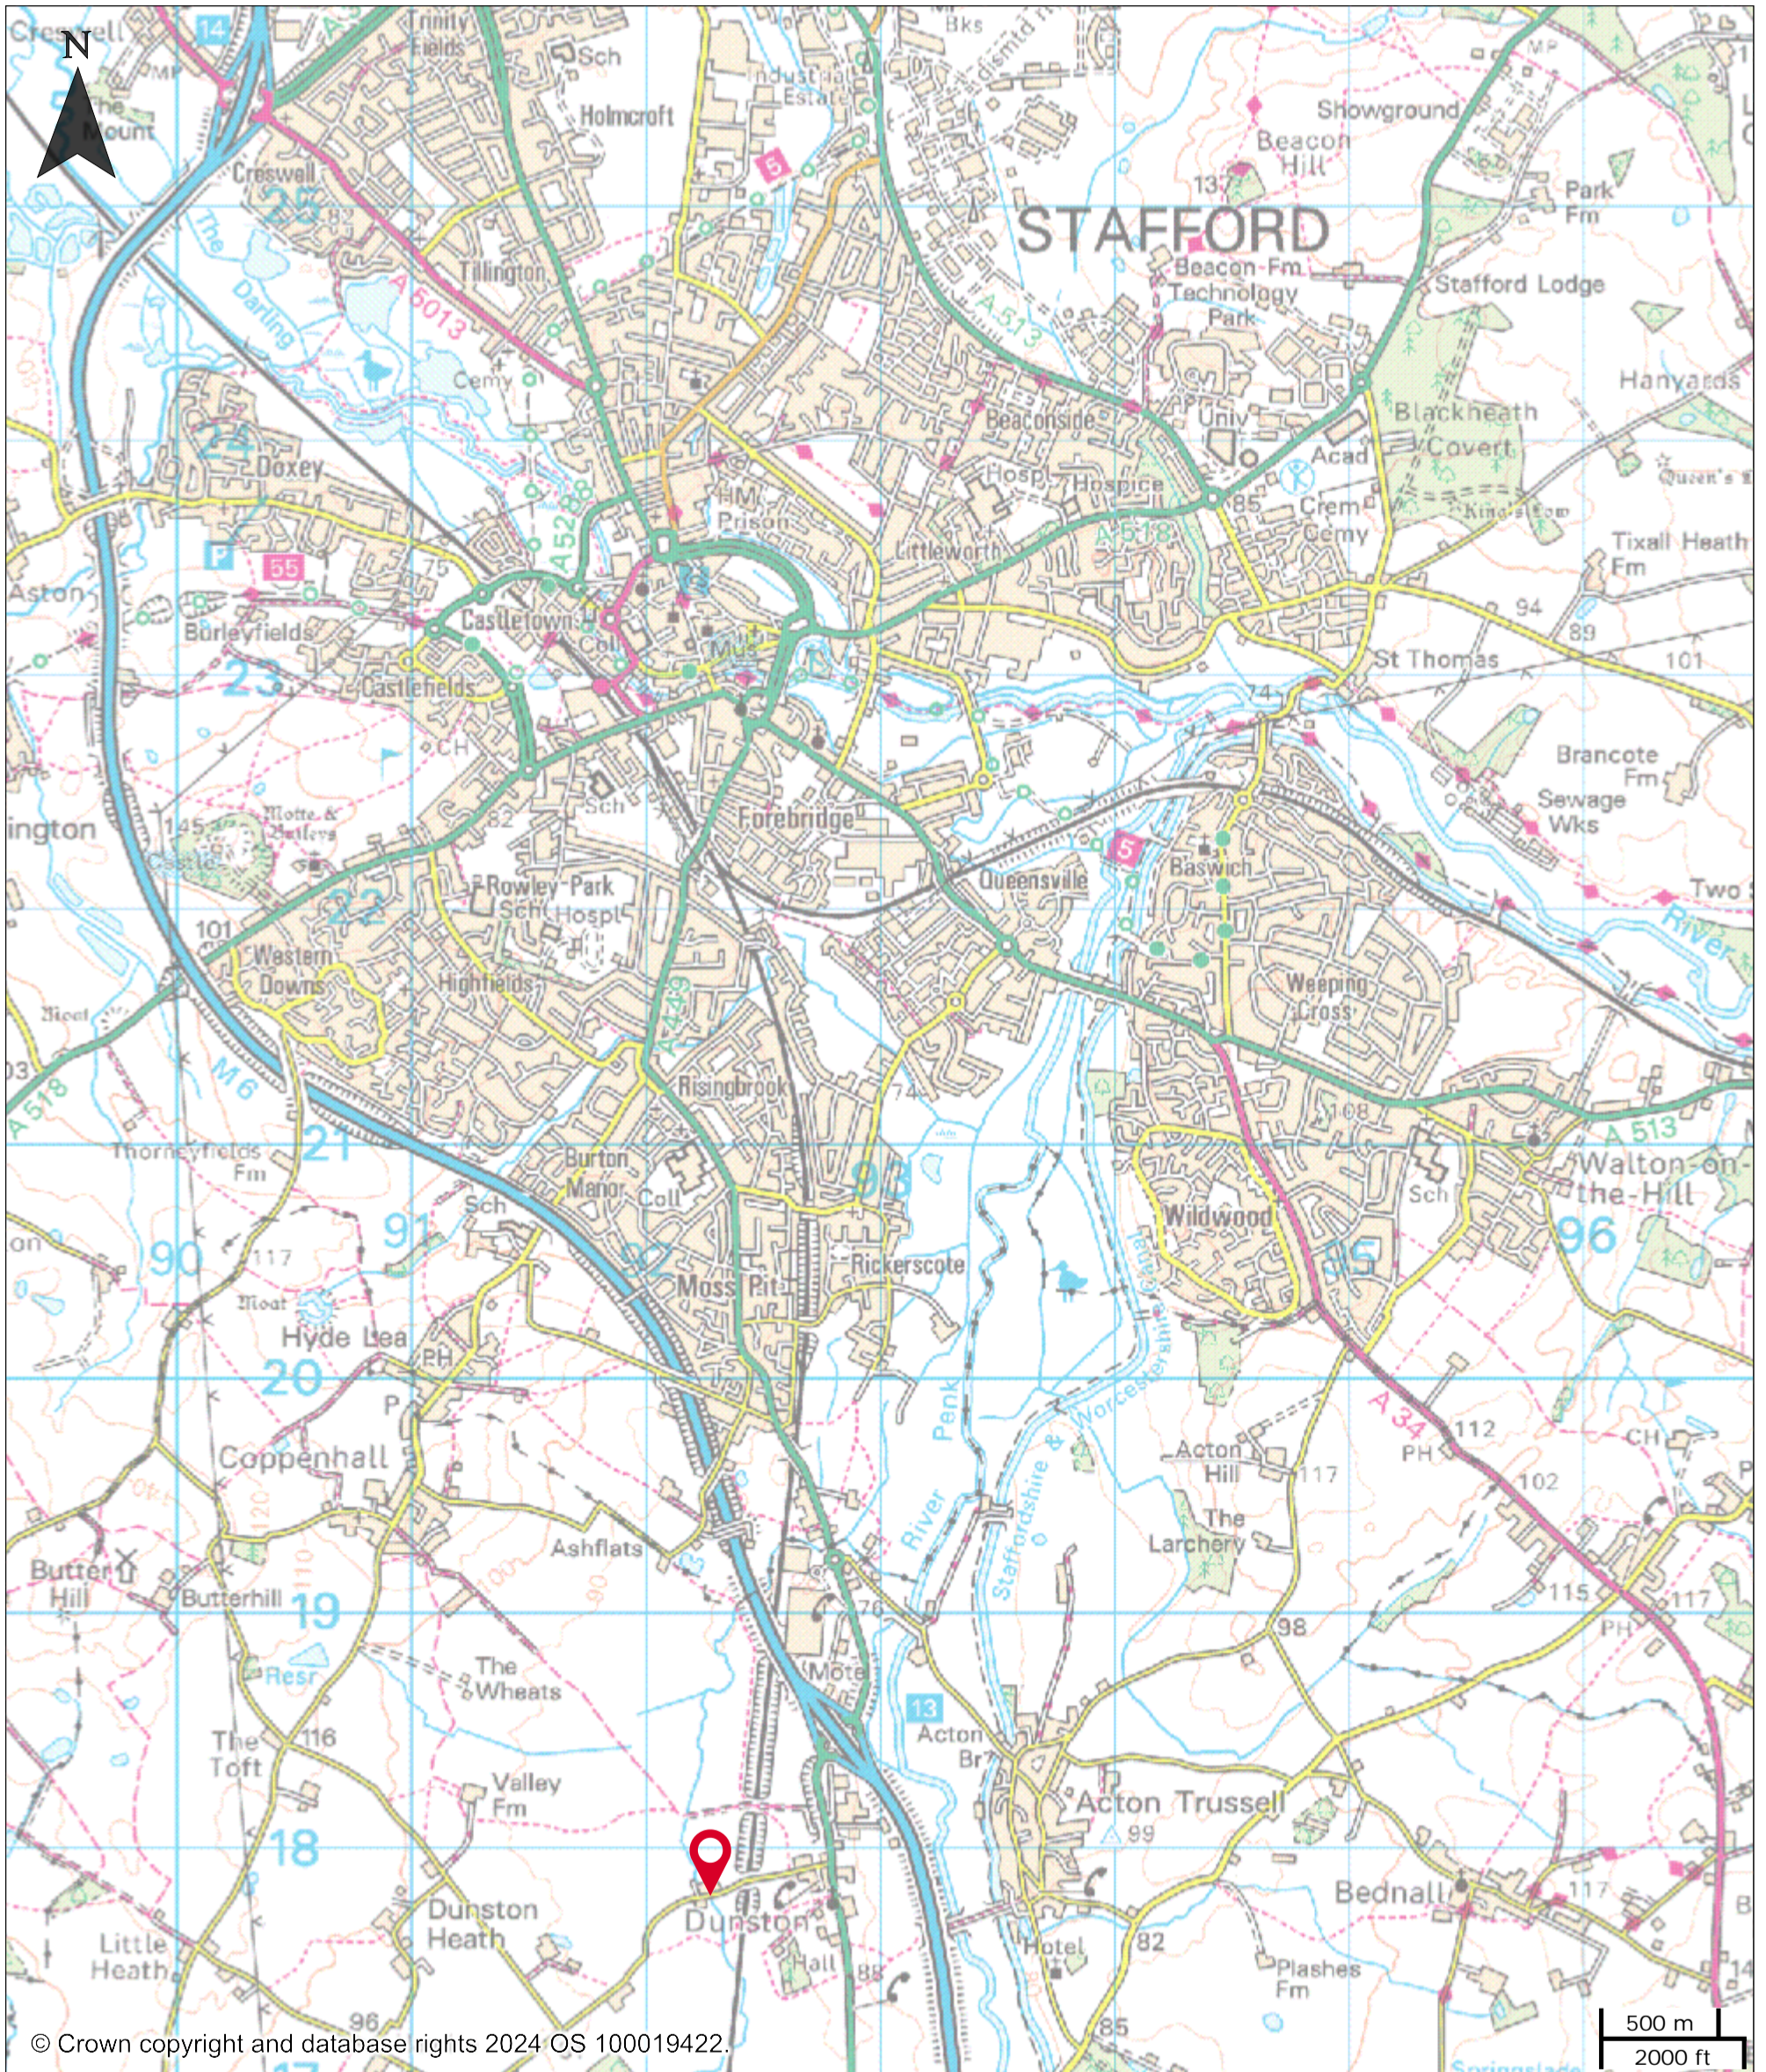

B0779 Dunston Bridge

Date: 30/01/2024

© Crown copyright and database rights 2024 OS 100019422.
Use of this data is subject to terms and conditions shown at
www.staffordshire.gov.uk/maps.

School Lane, Dunston, Acton Trussell, South Staffordshire, Staffordshire, ST18 9AG