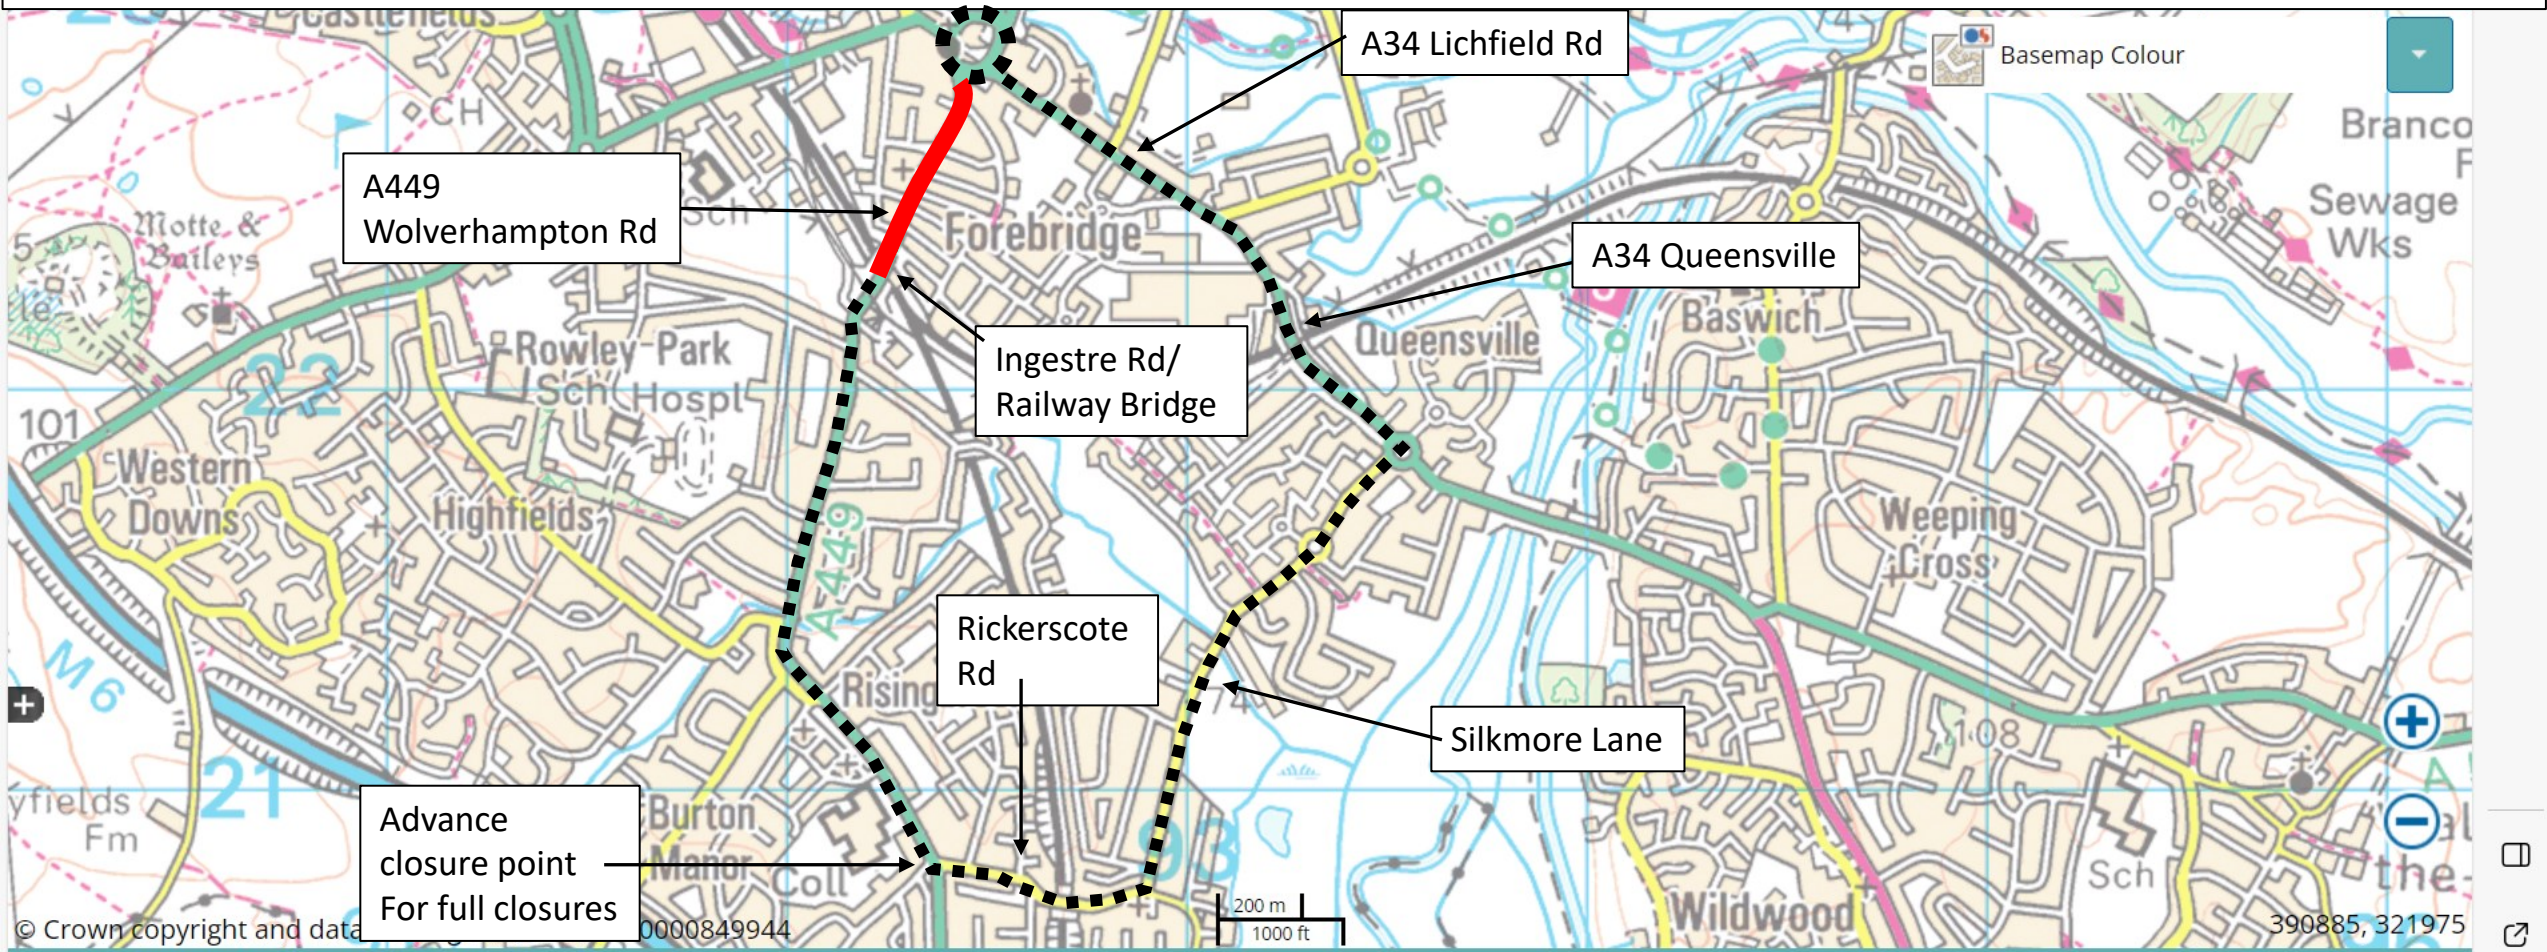

A449 Wolverhampton Rd, Stafford

Temp Road closures, works extents 

Diversion 

One way road closure here
From 4th March to 21st April
From 29th April to 12th May
All traffic permitted northbound
towards Stafford Town only

Full road closure here
From 22nd April for one week
From 13th May for one week

Map Fader 