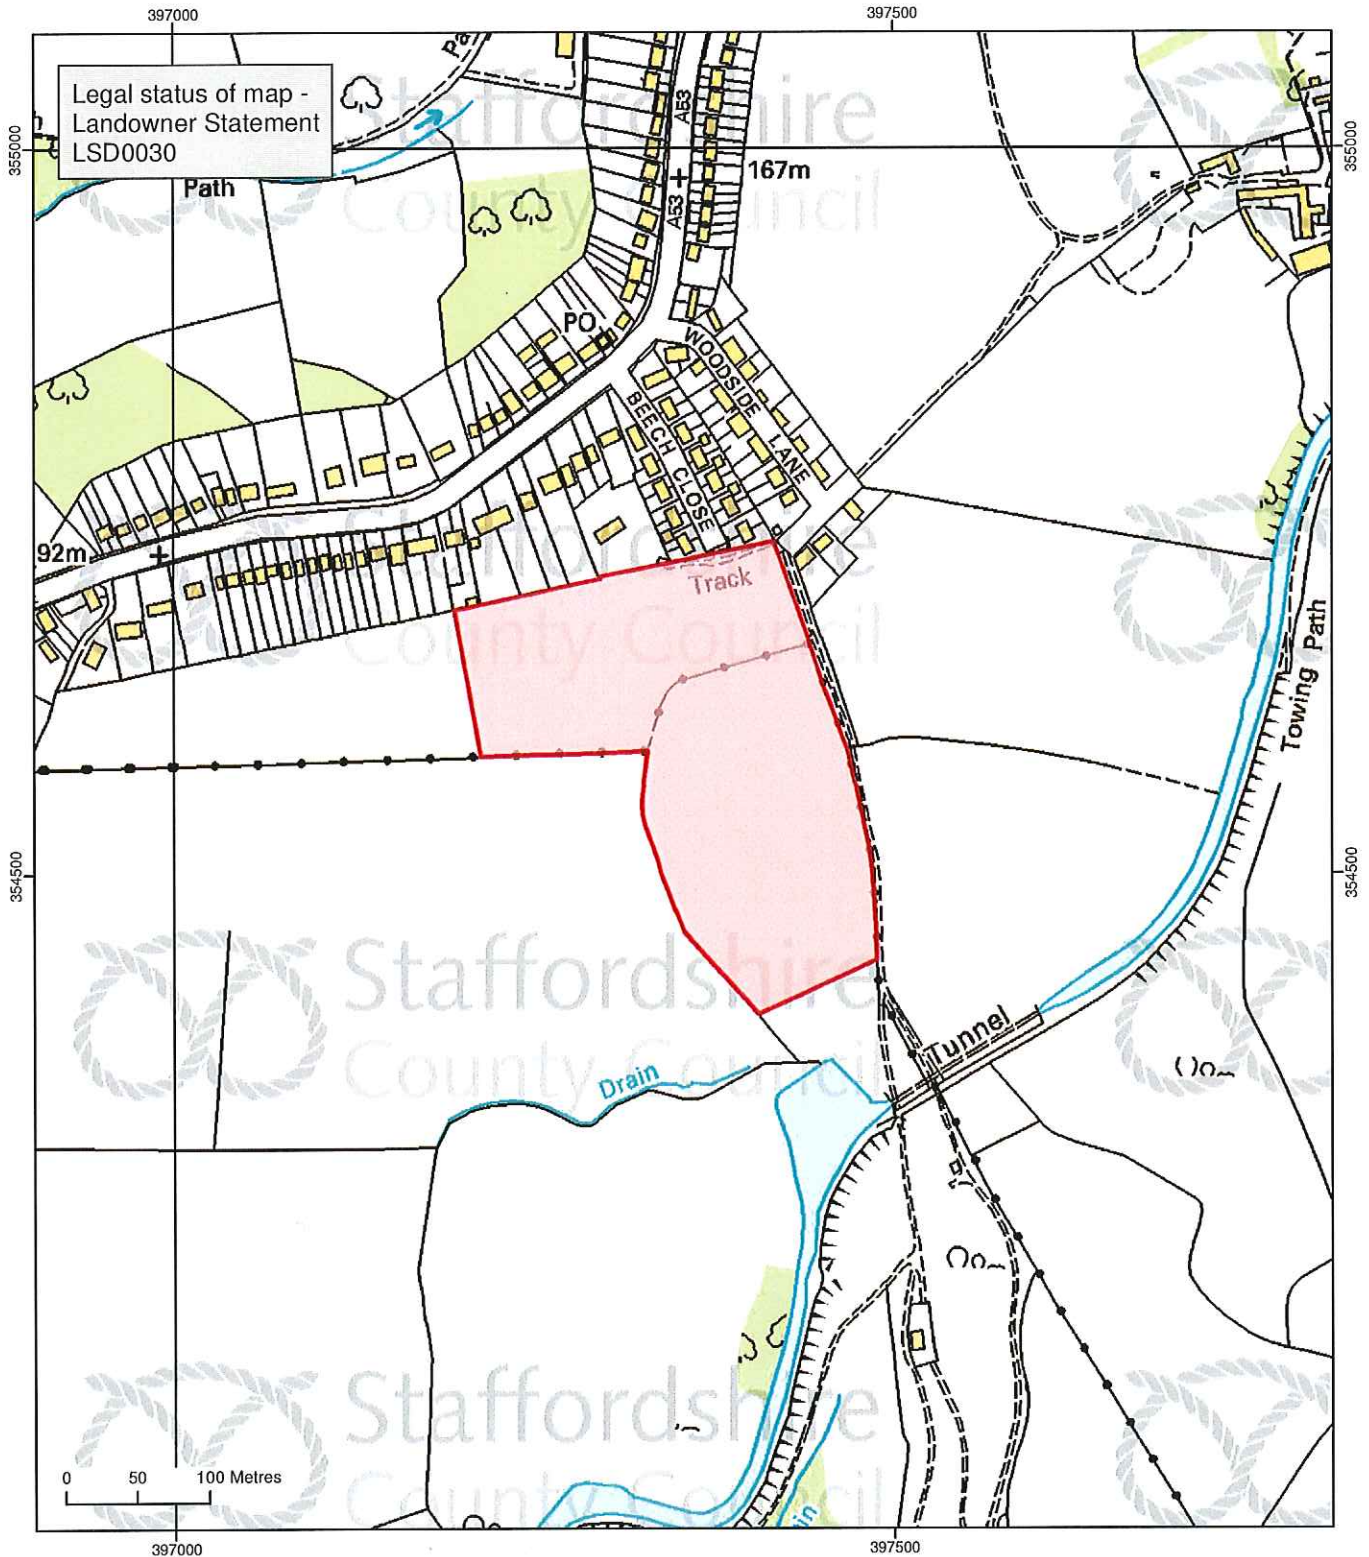

Form CA17 relating to SCC reference LSD0030

Notice of Landowner Deposits under Section 15A(1) of the Commons Act 2006

Staffordshire County Council

An application to deposit a statement under Section 15A(1) of the Commons Act 2006 has been made in relation to the land (or lands) described below and shown edged red and shaded pink on the accompanying map

Description of the land(s) (including full address and postcode):

Land at Wall Grange Farm, Newcastle Road, Leek, ST13 7AA

Name of the parish, ward or district in which the land is situated:

Leek

The deposit was submitted by **Marion J Woolliscroft, Stephen R Wolliscroft and Christine C Norman** and was received by this authority on **7th April 2017**.

Date: 18/4/2017

Commons Act 2006 Section 15A(1)
Land at Wall Grange Farm,
Newcastle Road, Leek, ST13 7AA

Map created at the scale of 1:5000
(facsimiles may vary)

 Land declared under
Commons Act 2006 Section 15A(1)