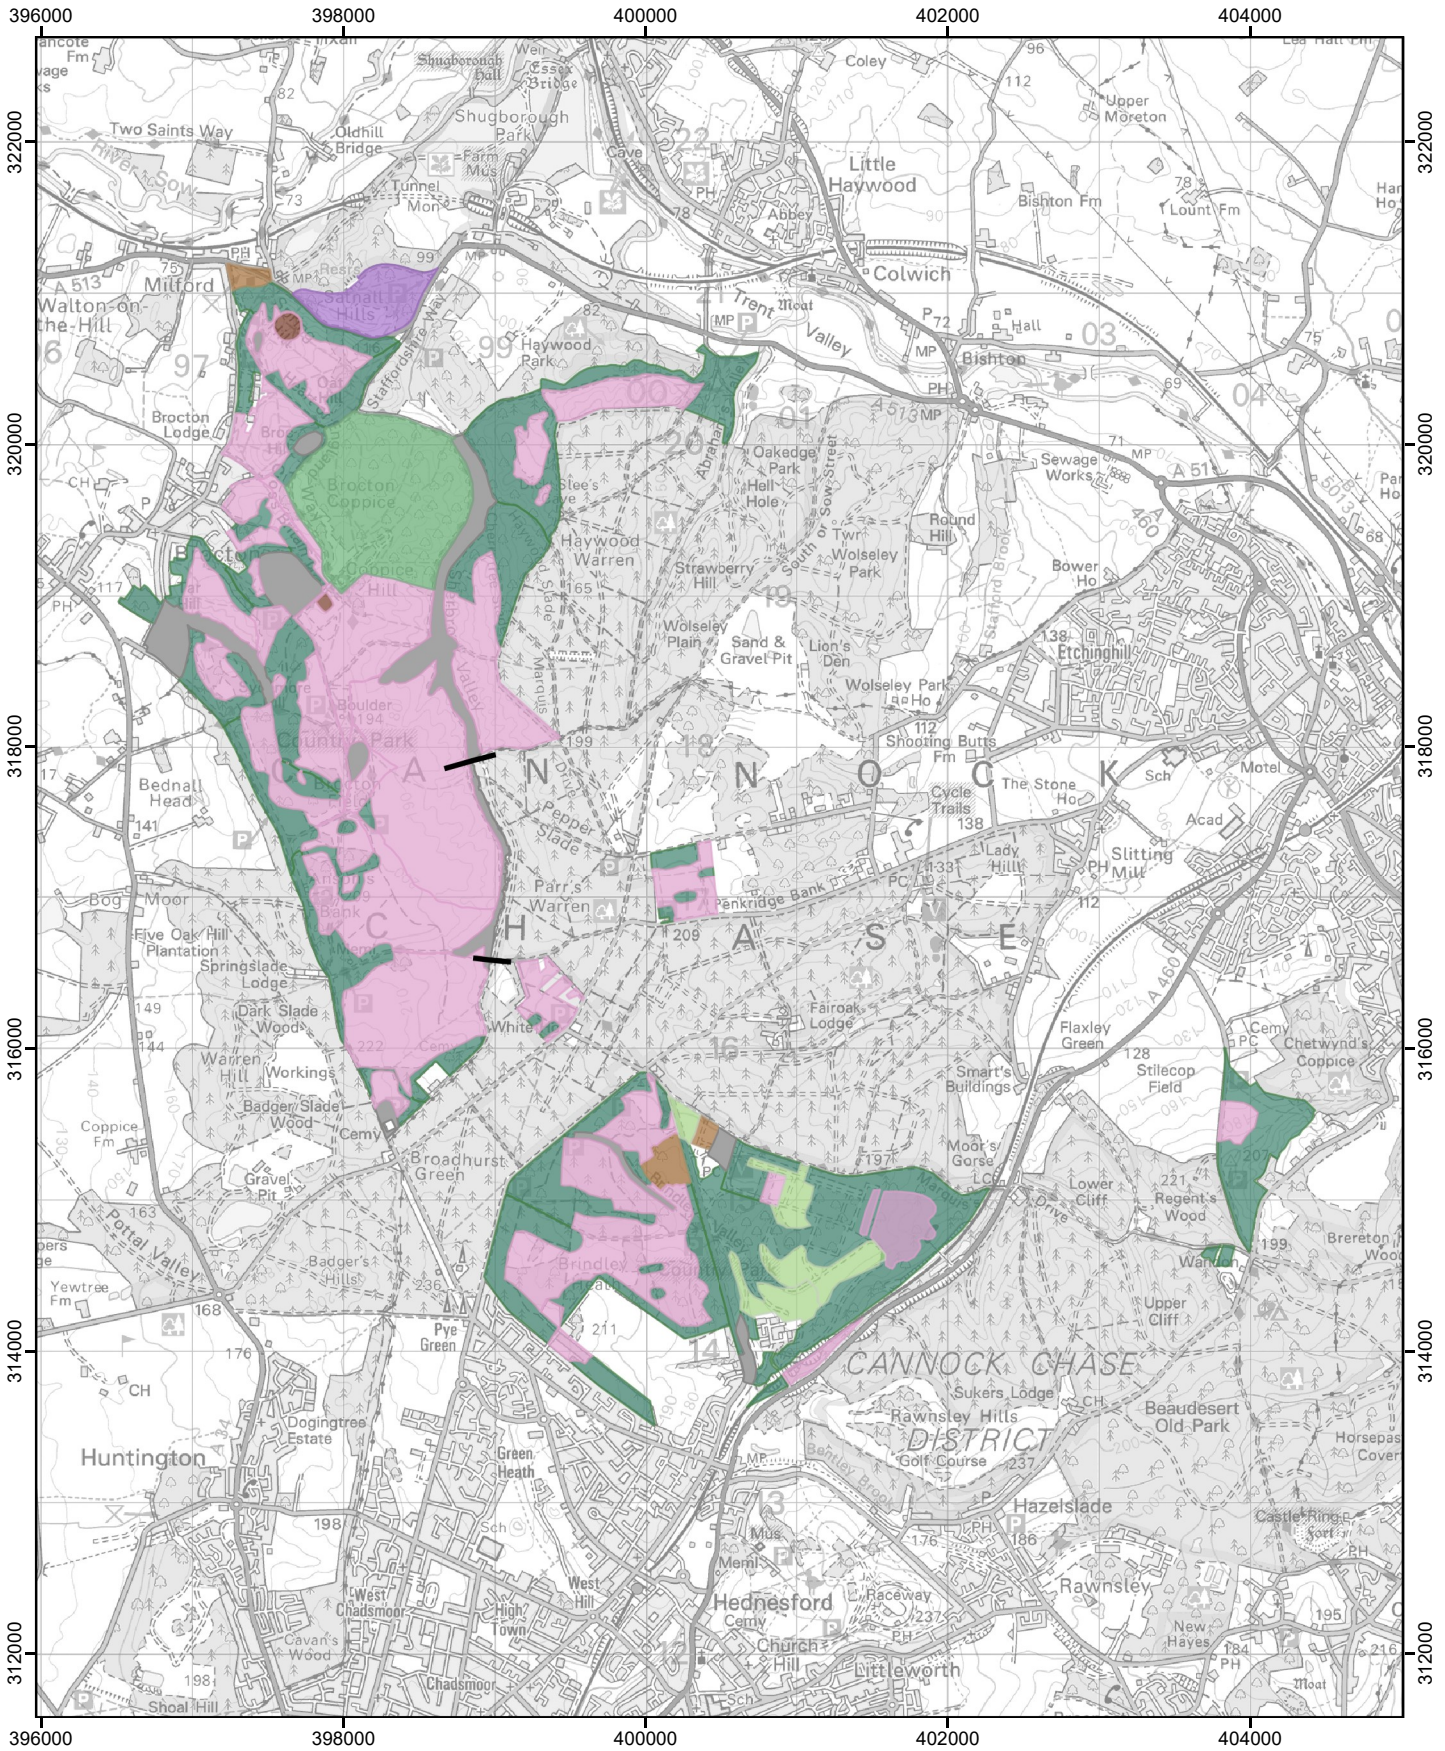

# Cannock Chase Country Park Habitats

Map created at the scale of 1:50000  
(facsimiles may vary)

© Crown Copyright and database rights 2023  
Ordnance Survey AC0000849944. You are not  
permitted to copy, sub-license, distribute or  
sell any of this data to third parties in any form.  
Use of this data is subject to the terms and conditions  
shown at [www.staffordshire.gov.uk/maps](http://www.staffordshire.gov.uk/maps).  
Produced by Staffordshire County Council, 04/12/2023.

-  Scheduled Monuments
-  Recreation Areas
-  Brocton Coppice
-  Heathland
-  Woodland/ Trees
-  Grassland
-  Out of Bounds
-  National Trust Property
-  Crossing points