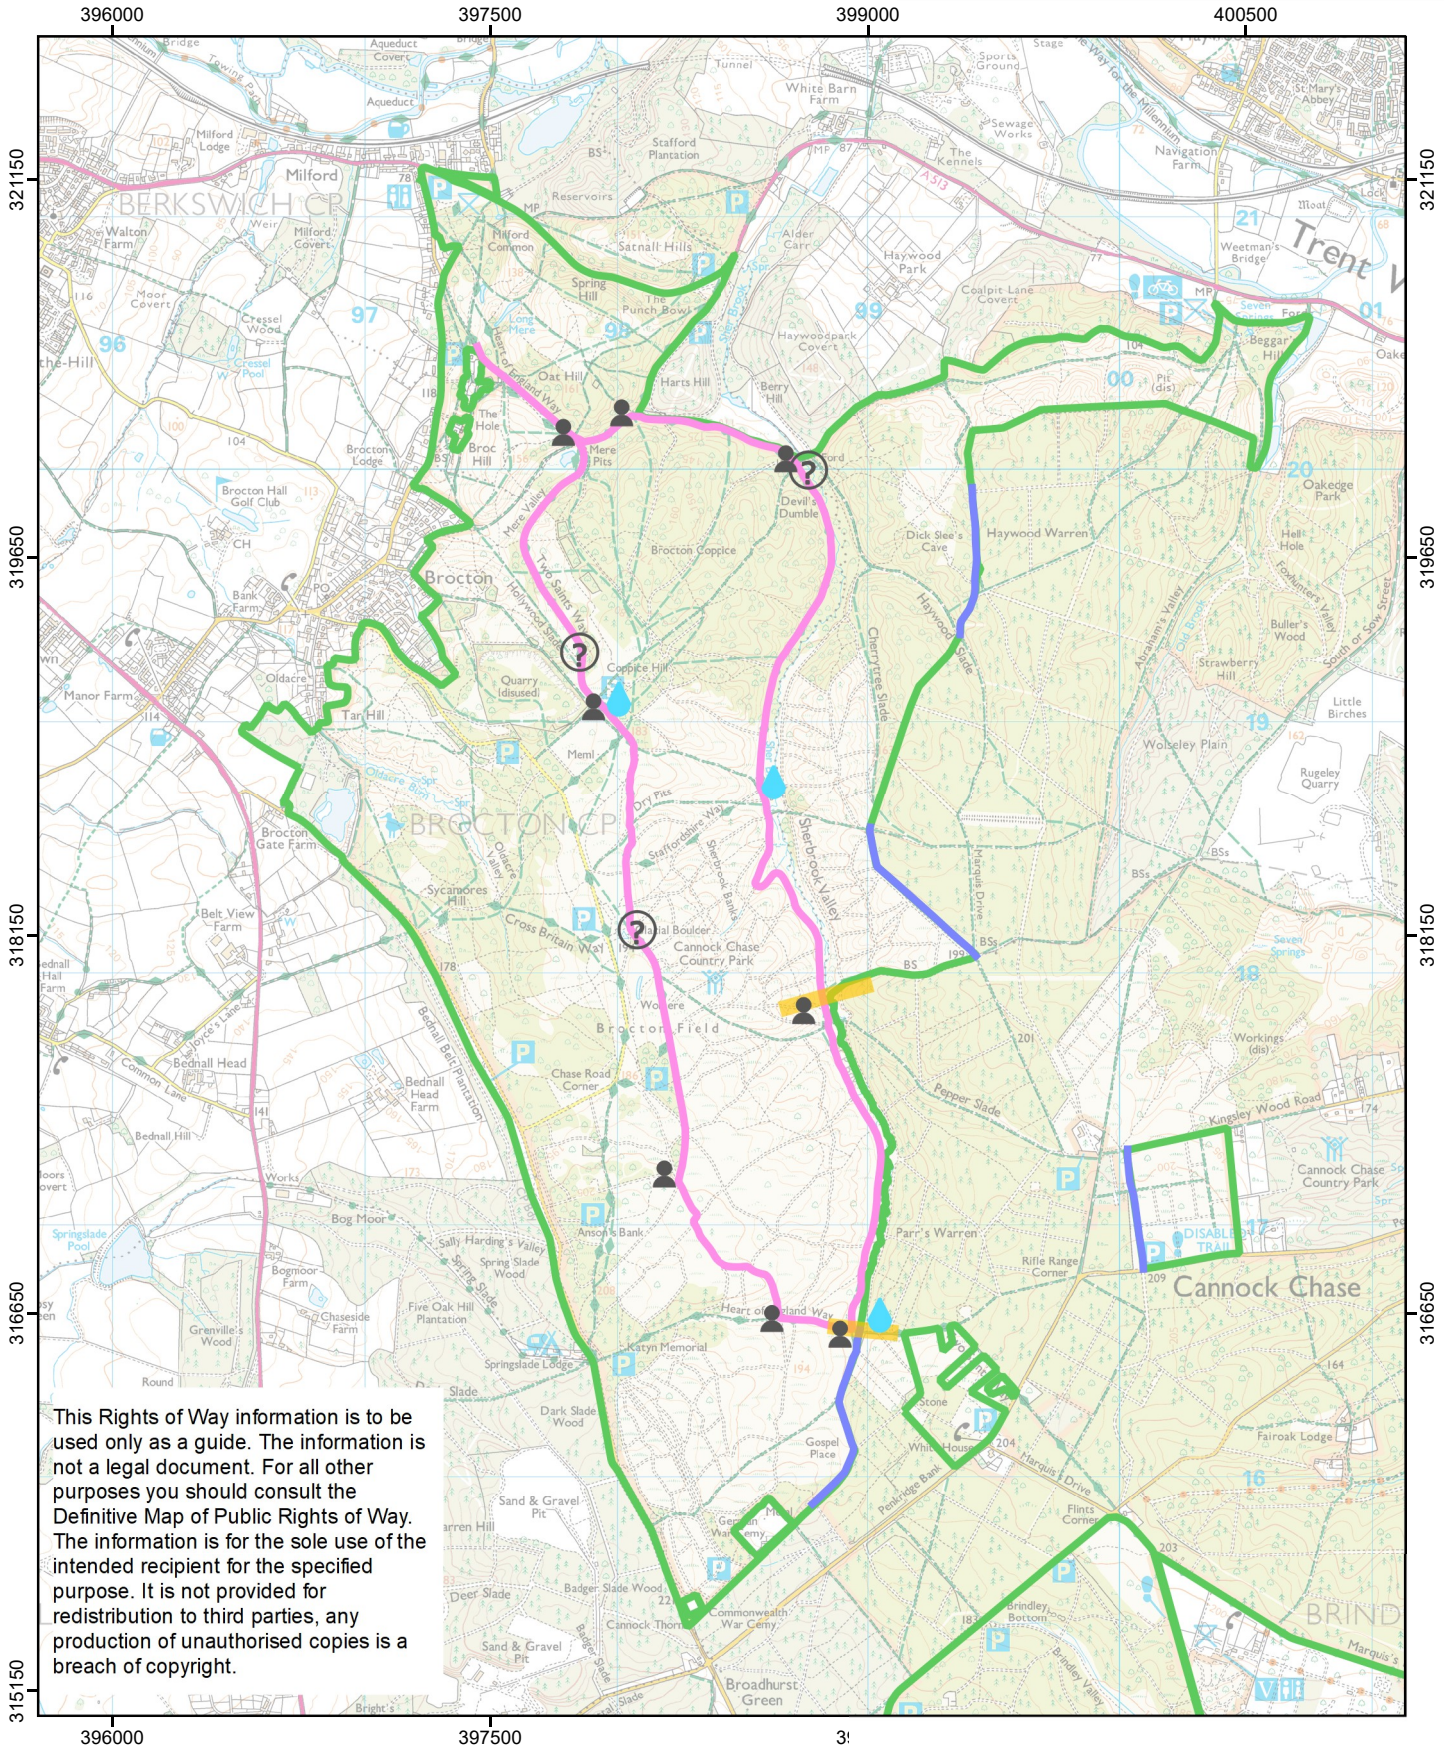

Cannock Chase 10k Route

This Rights of Way information is to be used only as a guide. The information is not a legal document. For all other purposes you should consult the Definitive Map of Public Rights of Way. The information is for the sole use of the intended recipient for the specified purpose. It is not provided for redistribution to third parties, any production of unauthorised copies is a breach of copyright.

Map created at the scale of 1:30000 (facsimiles may vary)

© Crown Copyright and database rights 2023
 Ordnance Survey AC0000849944. You are not permitted to copy, sub-license, distribute or sell any of this data to third parties in any form. Use of this data is subject to the terms and conditions shown at www.staffordshire.gov.uk/maps. Produced by Staffordshire County Council, 25/12/2023.

-  10k Route
-  SAC sections
-  Link areas to FC land
-  SCC owned land
-  Marshalls/ markers
-  Drinking stations
-  Other marshalls/ drinking