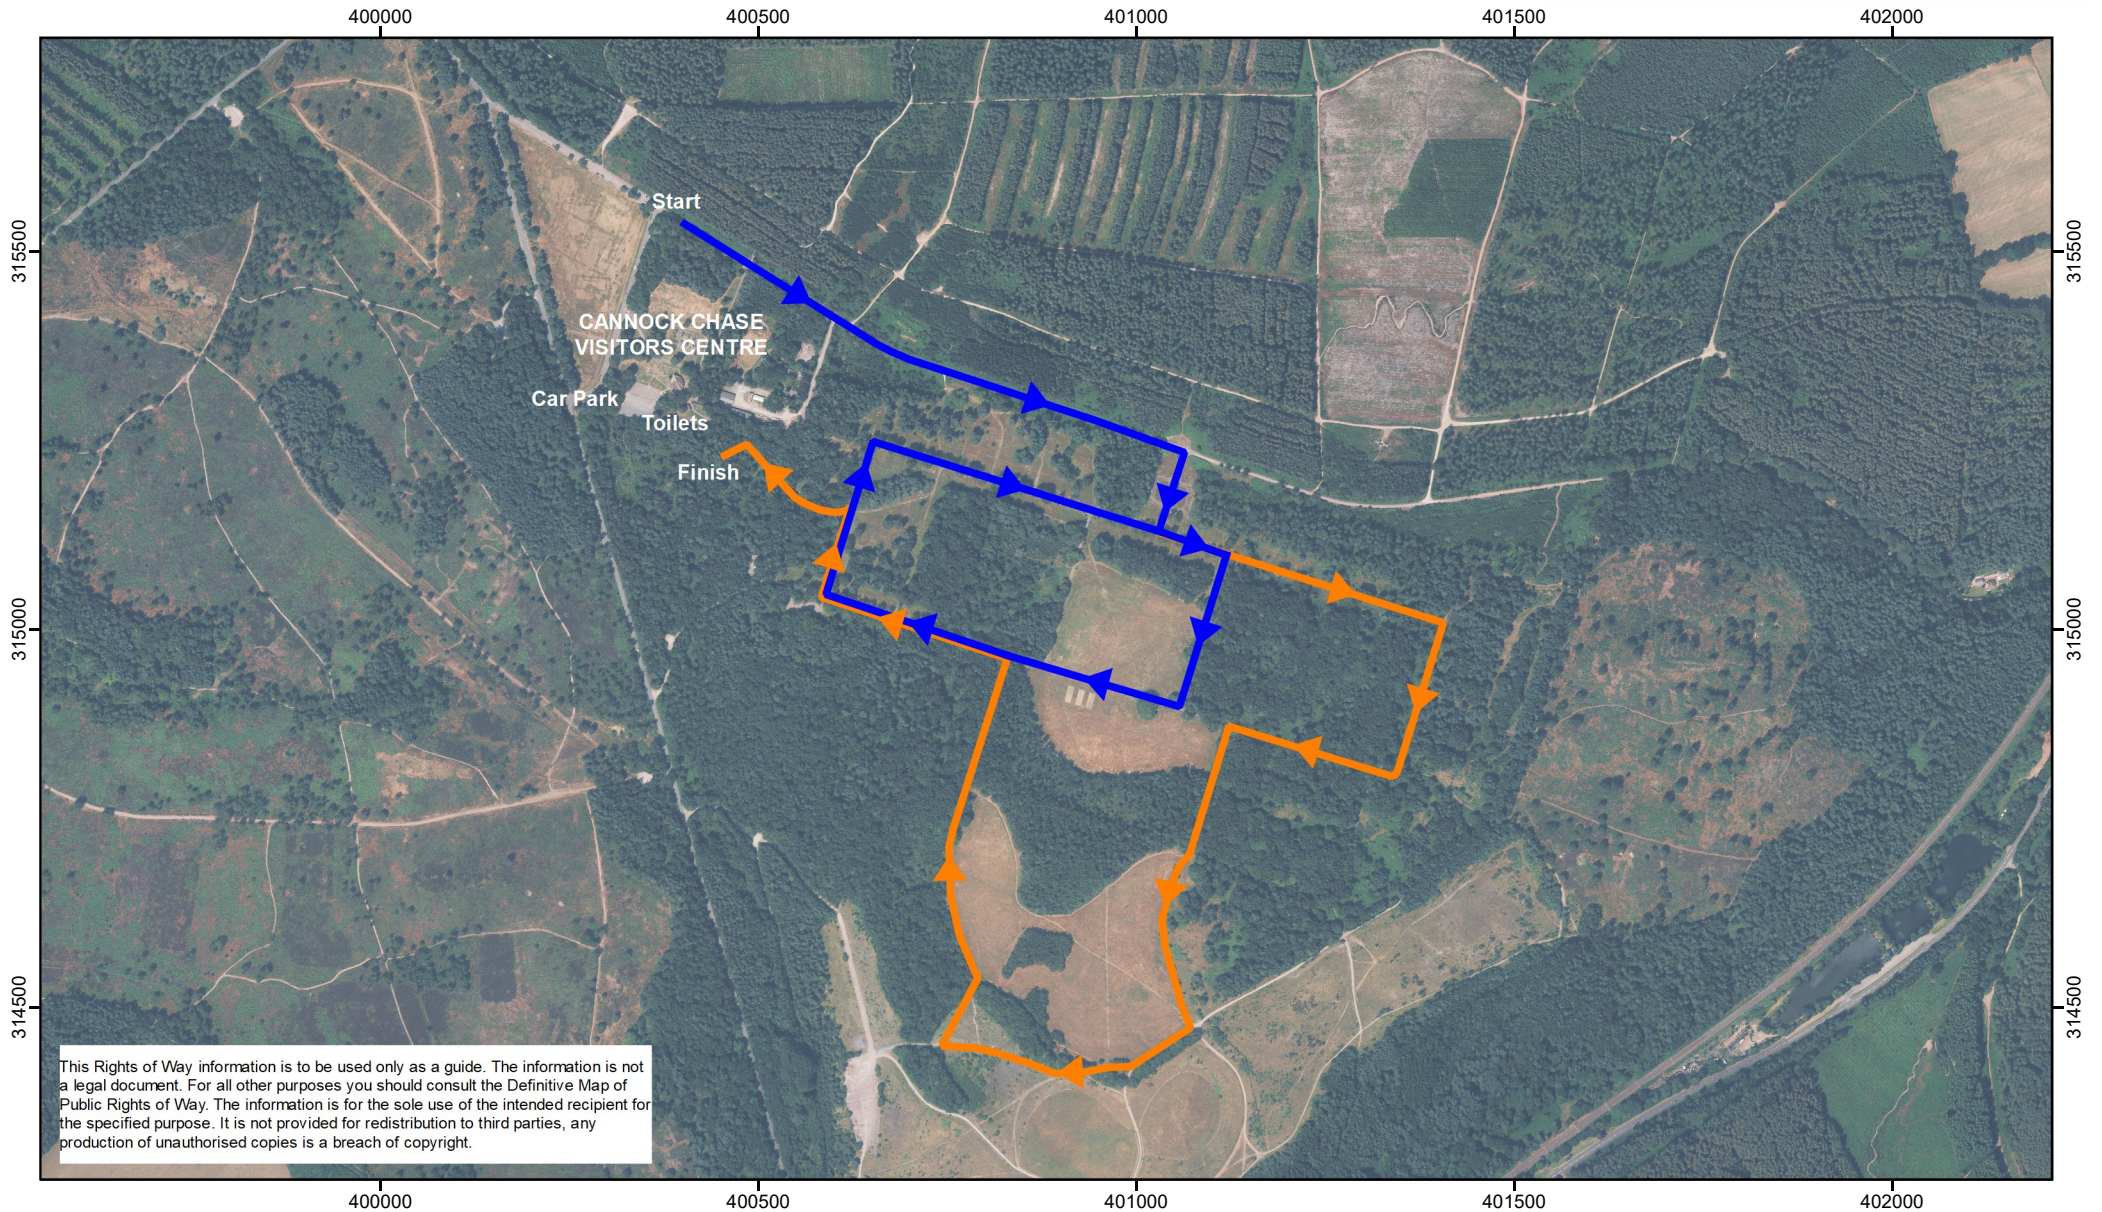

# Marquis Drive 5k Run

Map created at the scale of 1:10,000  
(facsimiles may vary)

-  5k Route Loop 1
-  5k Route Loop 2