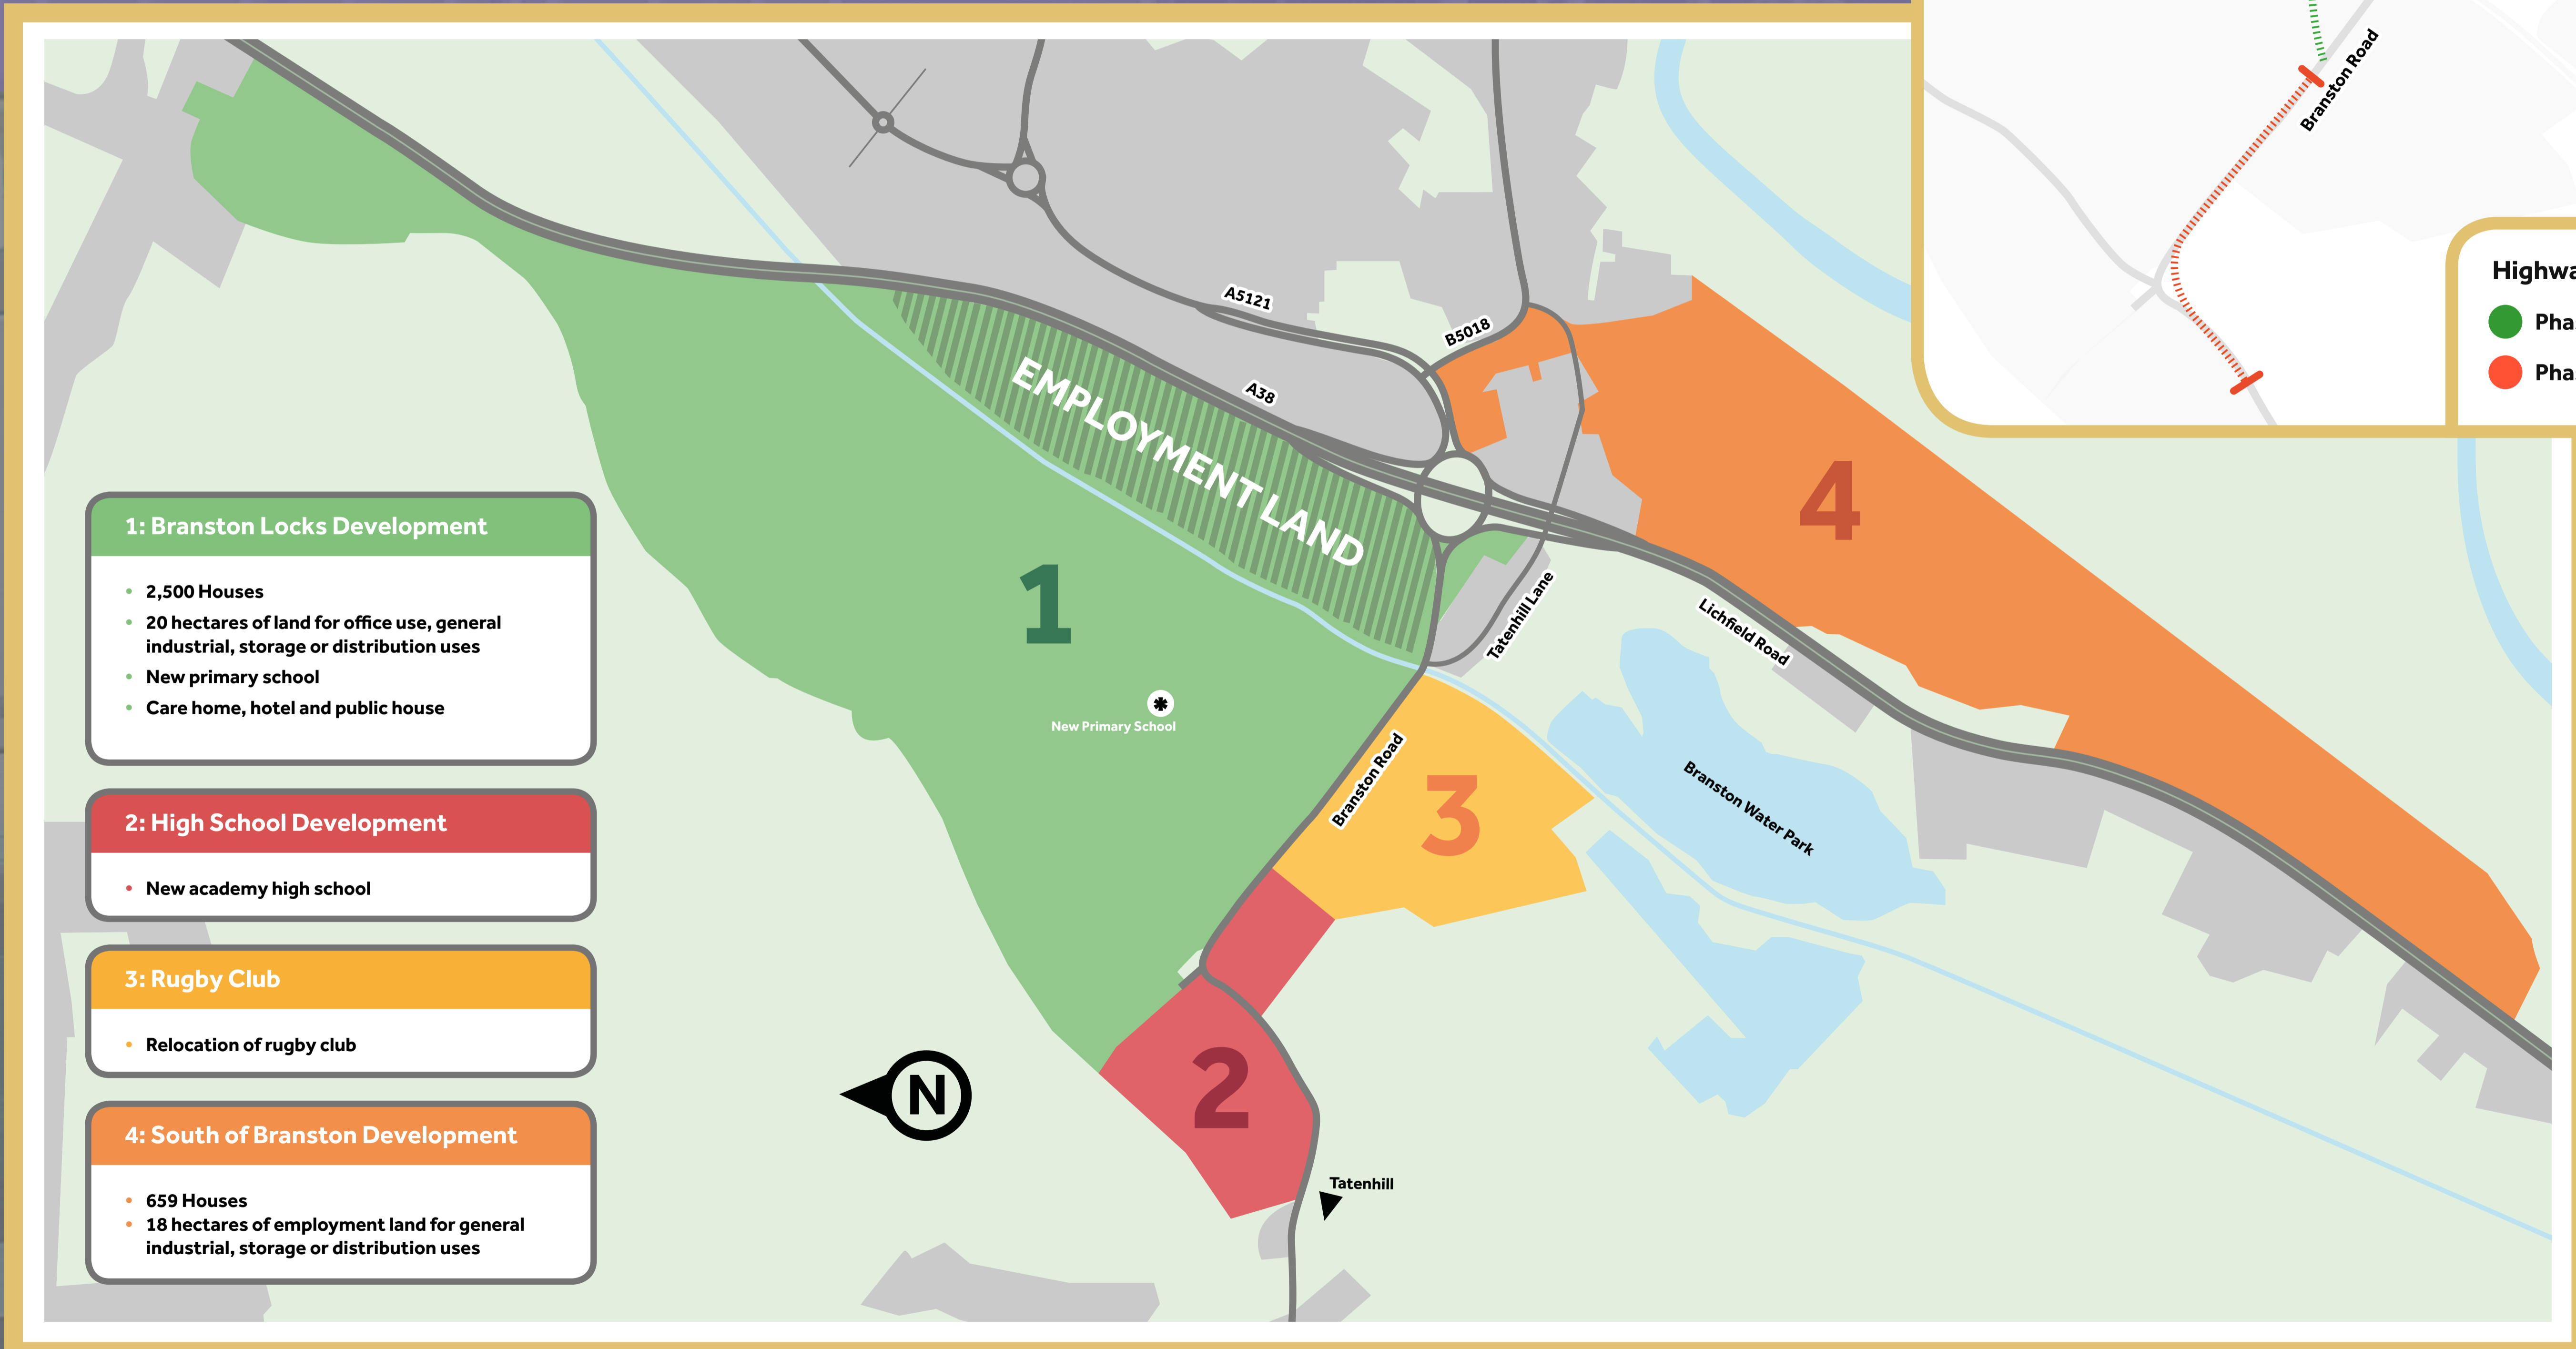

Branston Development

Over the next couple of years, the area around Branston Road (to the west of Burton) will be transformed. With just over 3,000 new houses due to be built in the area as part of the Local Plan, the overall investment will be over £800million, including highways improvements, buildings for jobs and industry, new primary and secondary schools, a new rugby club, care home, hotel and pub.

As Burton continues to grow and prosper, this exciting development promises to be a great place to live and work.

As part of the Branston development, the county council is responsible for managing highways improvements and building new schools to accommodate Burton's growing number of children and families.