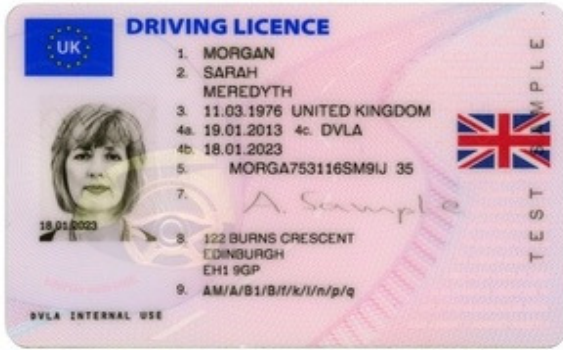

# If the customer looks

## Under 25

You will need to see one of the following;

▼ Current UK Driving Licence ▼

▼ Previous Driving Licence; issued until June 2015

▼ Previous Driving Licence; issued until Jan 2014

▼ New generic PASS card design launched June 2014 ▼