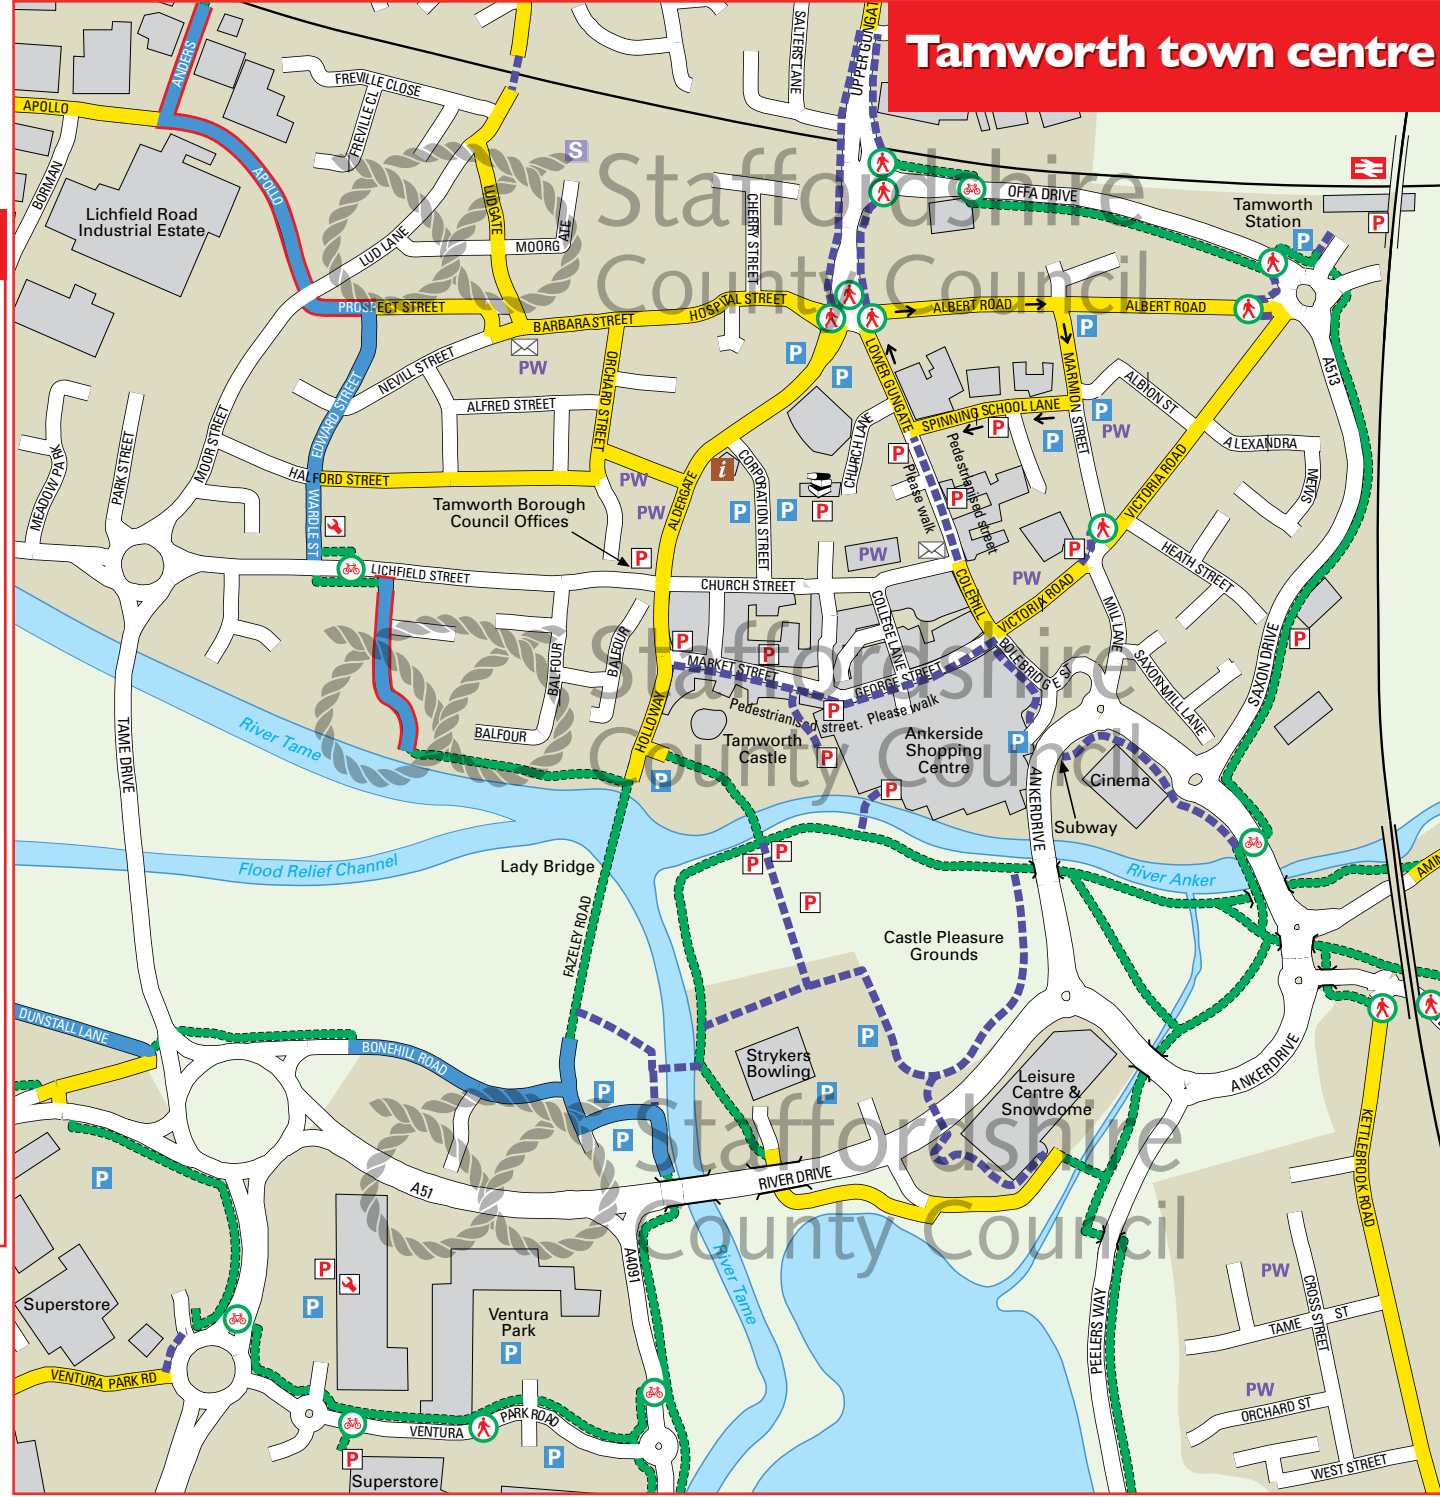

# Tamworth town centre

## Key

- Cycle path
- On-carriageway cycle lane
- Signed cycle route
- Advisory cycle route
- Bridleways and byways
- Path or footway where you must walk your bicycle
- Canal towpath
- Minor road
- B road
- A road
- Railway station (with name)
- Borough boundary
- Steep gradient pointing downhill
- Pelican crossing
- Toucan crossing
- Cycle shop
- Cycle parking
- Car parking
- School
- College
- Hospital
- Post Office
- Library
- Place of Worship
- Tourist Information Centre

(c) Crown copyright and database rights 2011 Ordnance Survey 100019422  
 You are not permitted to copy, sub-license, distribute or sell any of this data to third parties in any form.

Map produced by CycleCity Guides.  
[www.cyclecityguides.co.uk](http://www.cyclecityguides.co.uk)