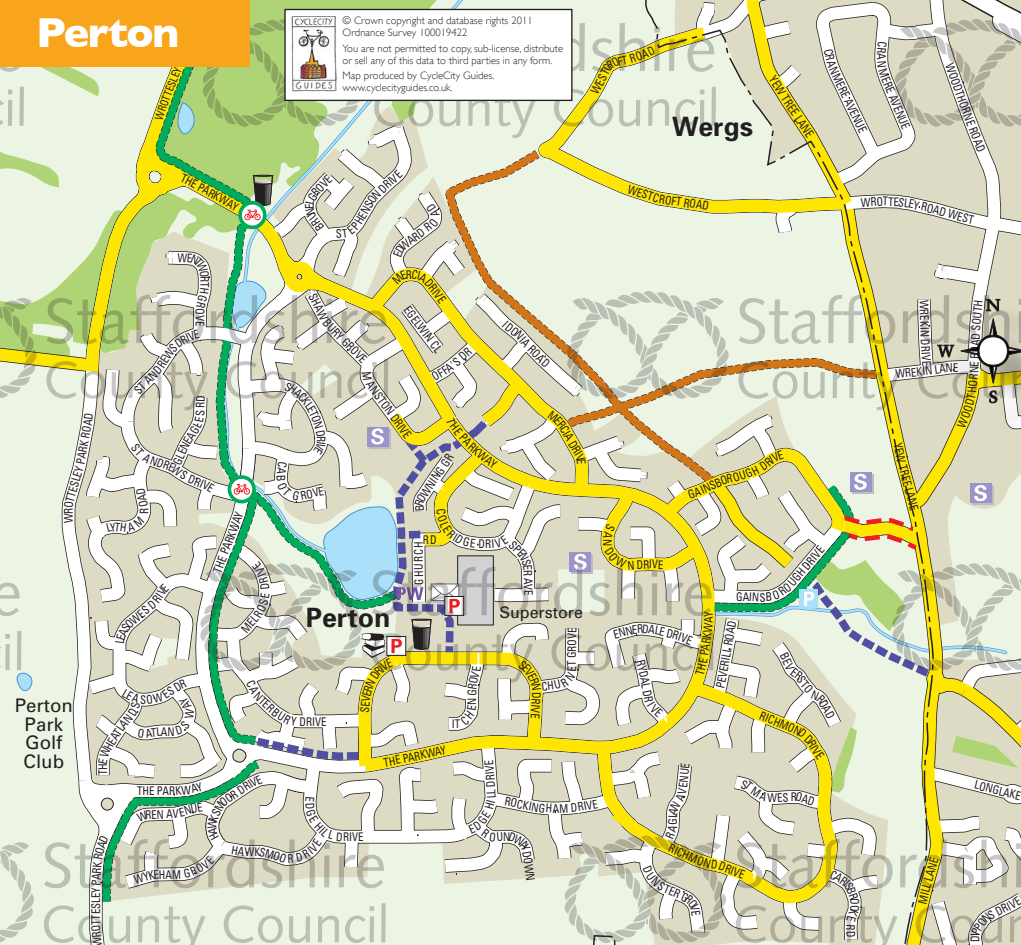

Perton

Perton Park Golf Club

Perton

Superstore

Wergs