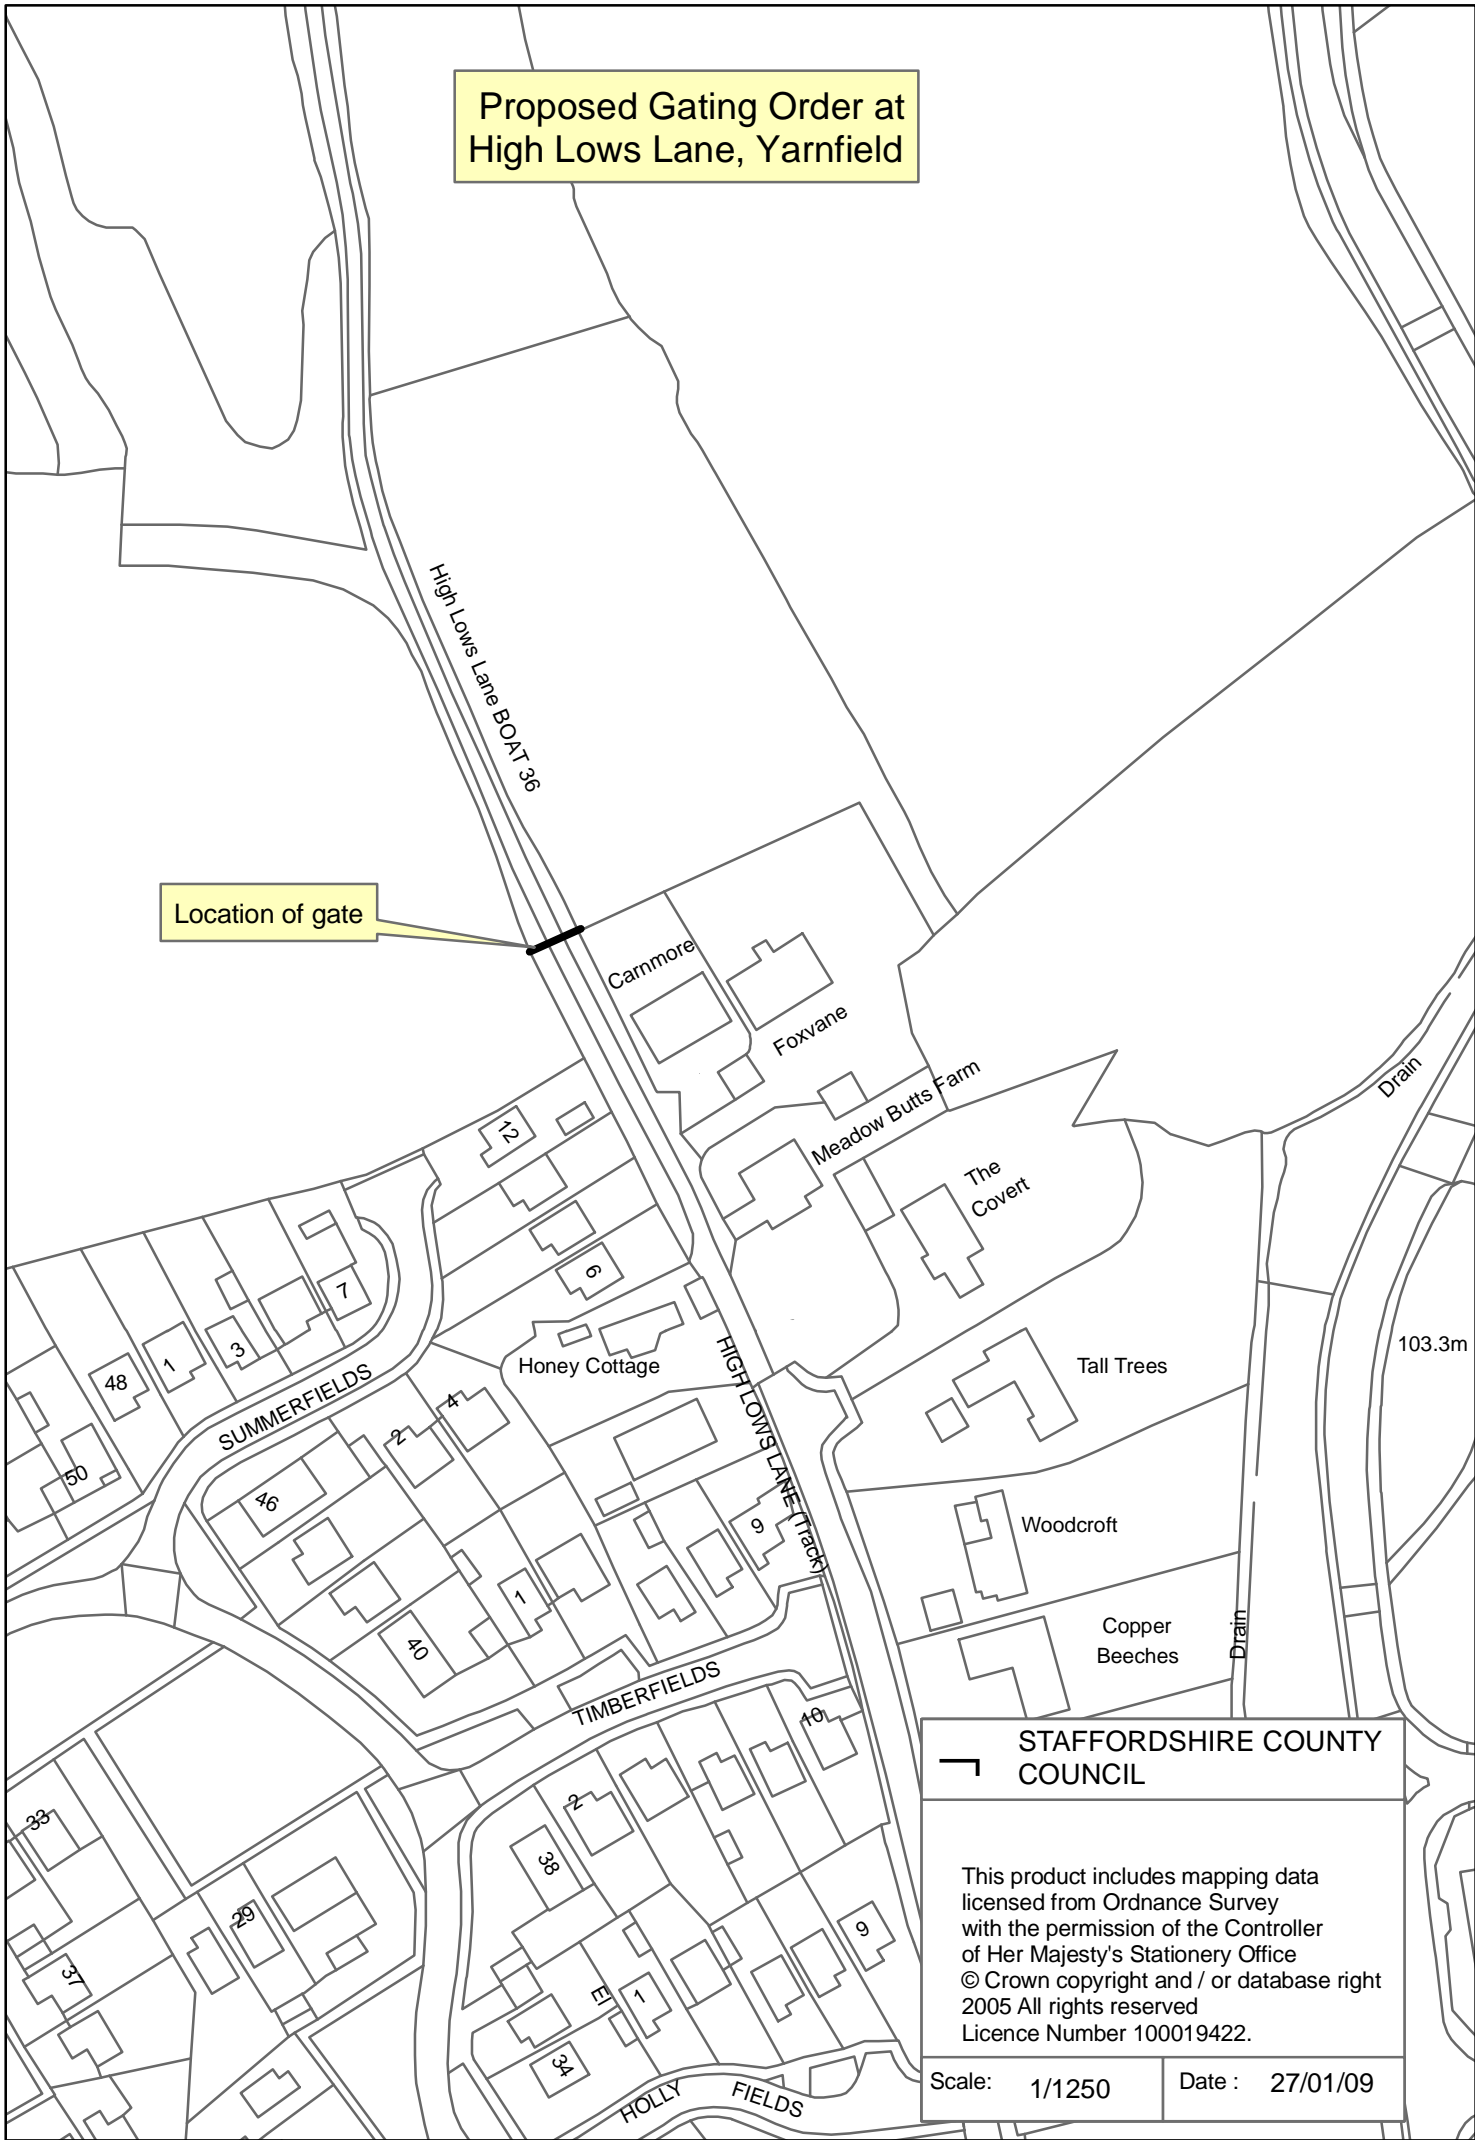

Proposed Gating Order at High Lows Lane, Yarnfield

Location of gate

 STAFFORDSHIRE COUNTY COUNCIL

This product includes mapping data licensed from Ordnance Survey with the permission of the Controller of Her Majesty's Stationery Office © Crown copyright and / or database right 2005 All rights reserved Licence Number 100019422.

Scale: 1/1250

Date: 27/01/09