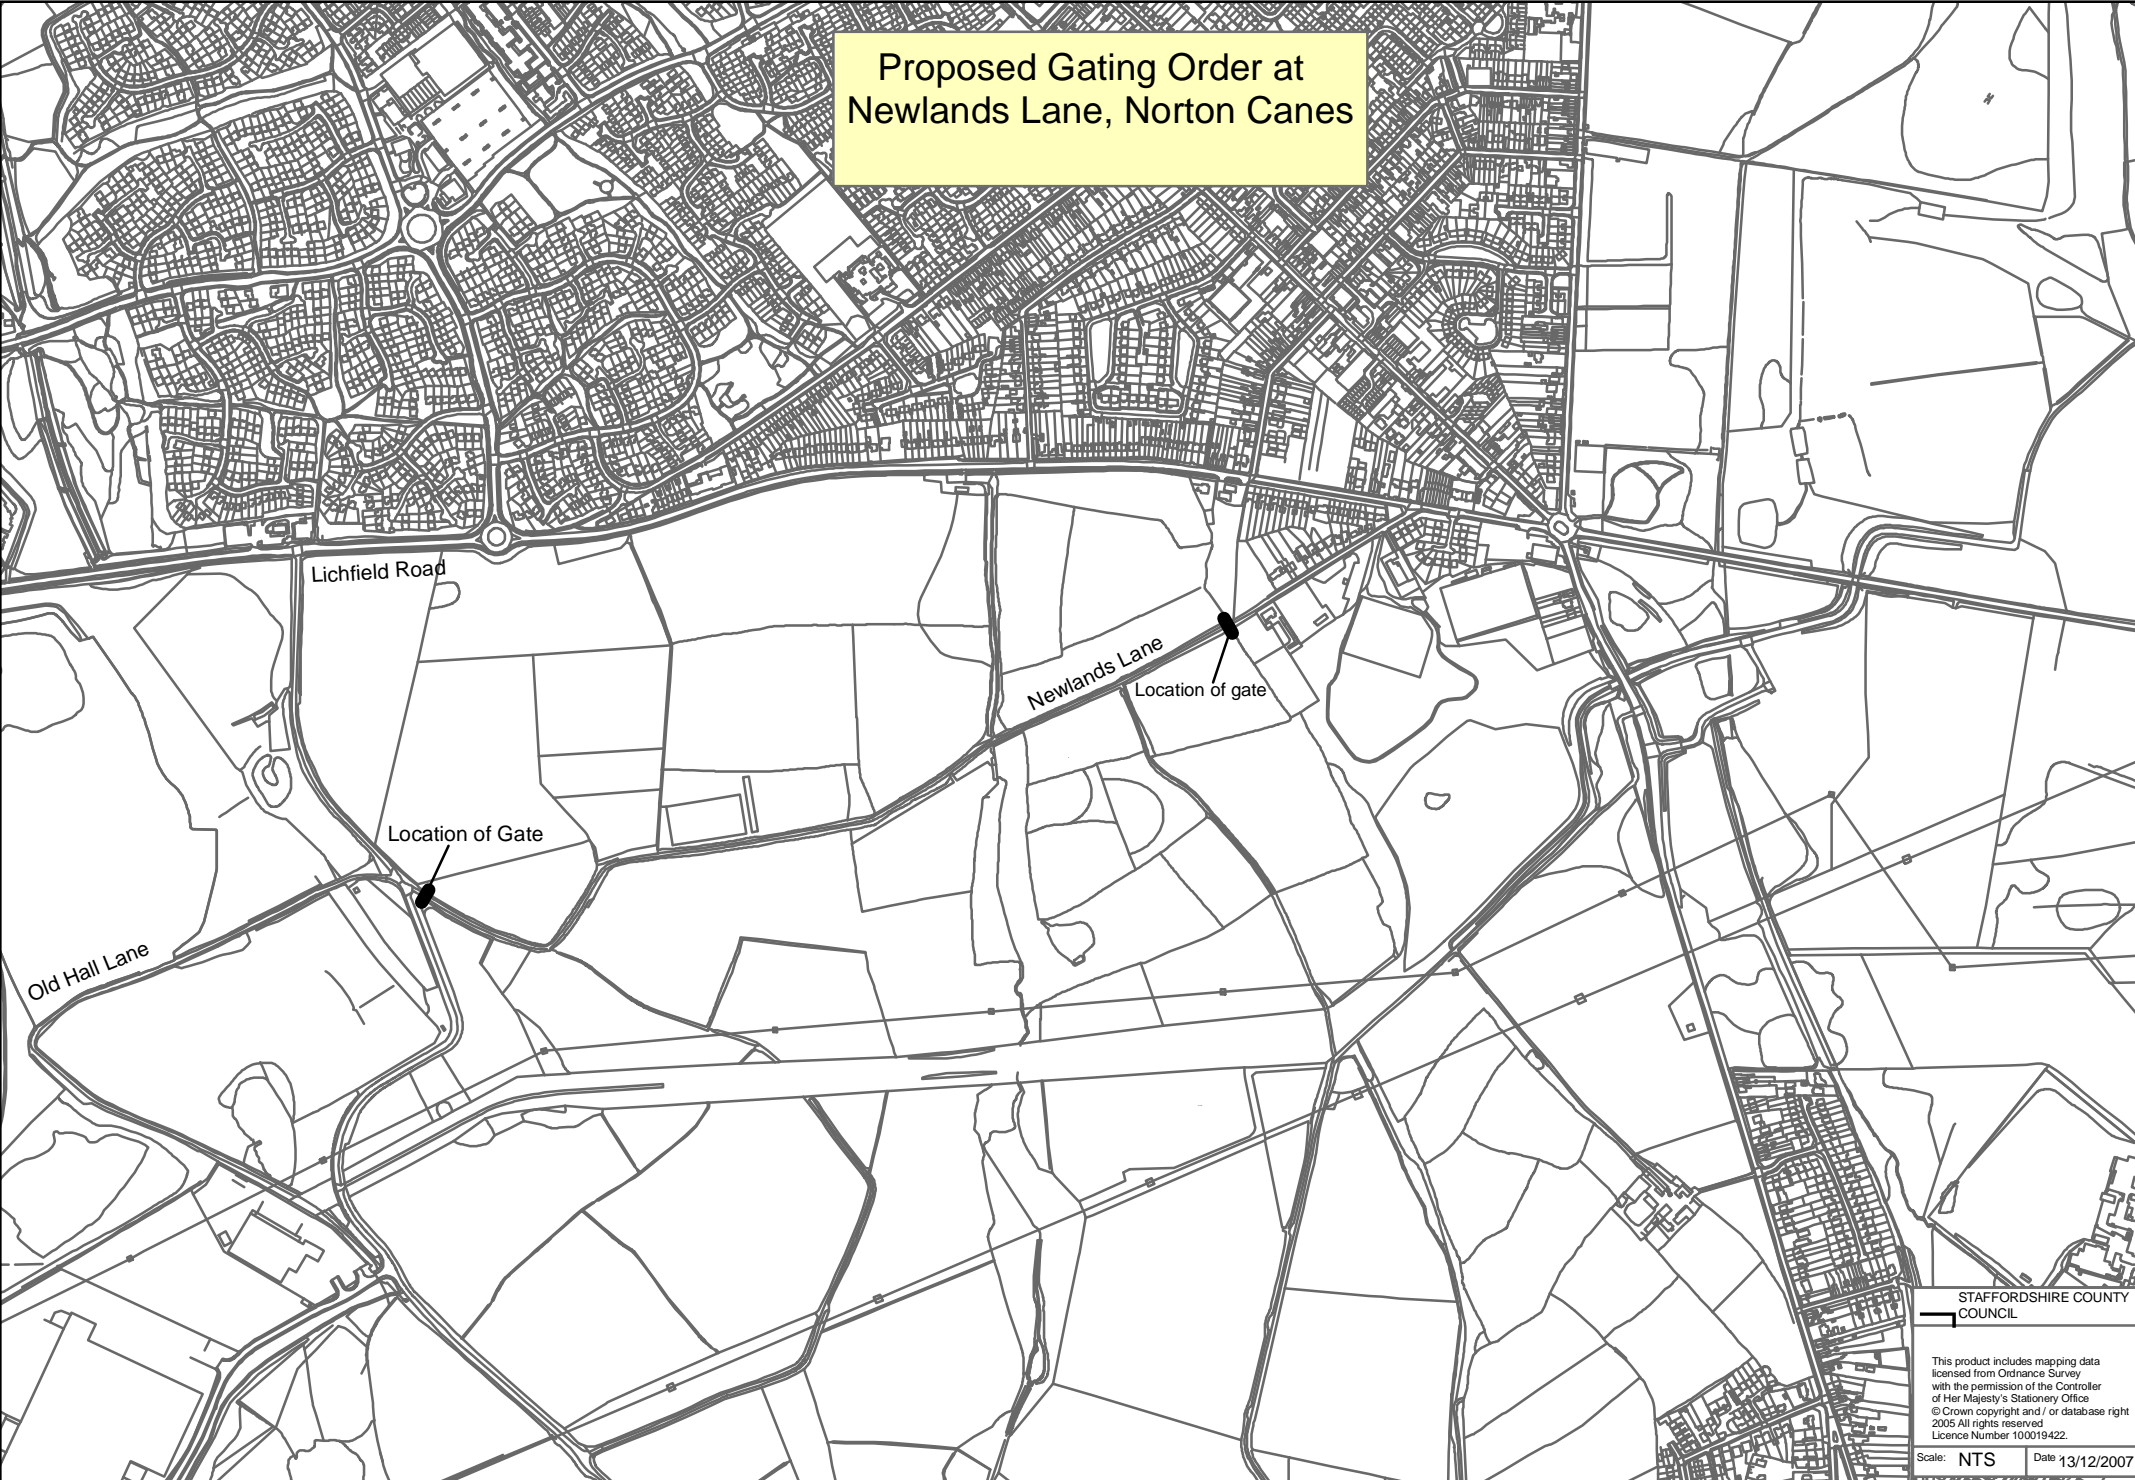

Proposed Gating Order at
Newlands Lane, Norton Canes

Lichfield Road

Newlands Lane

Location of gate

Location of Gate

Old Hall Lane

STAFFORDSHIRE COUNTY
COUNCIL

Scale: NTS Date 13/12/2007