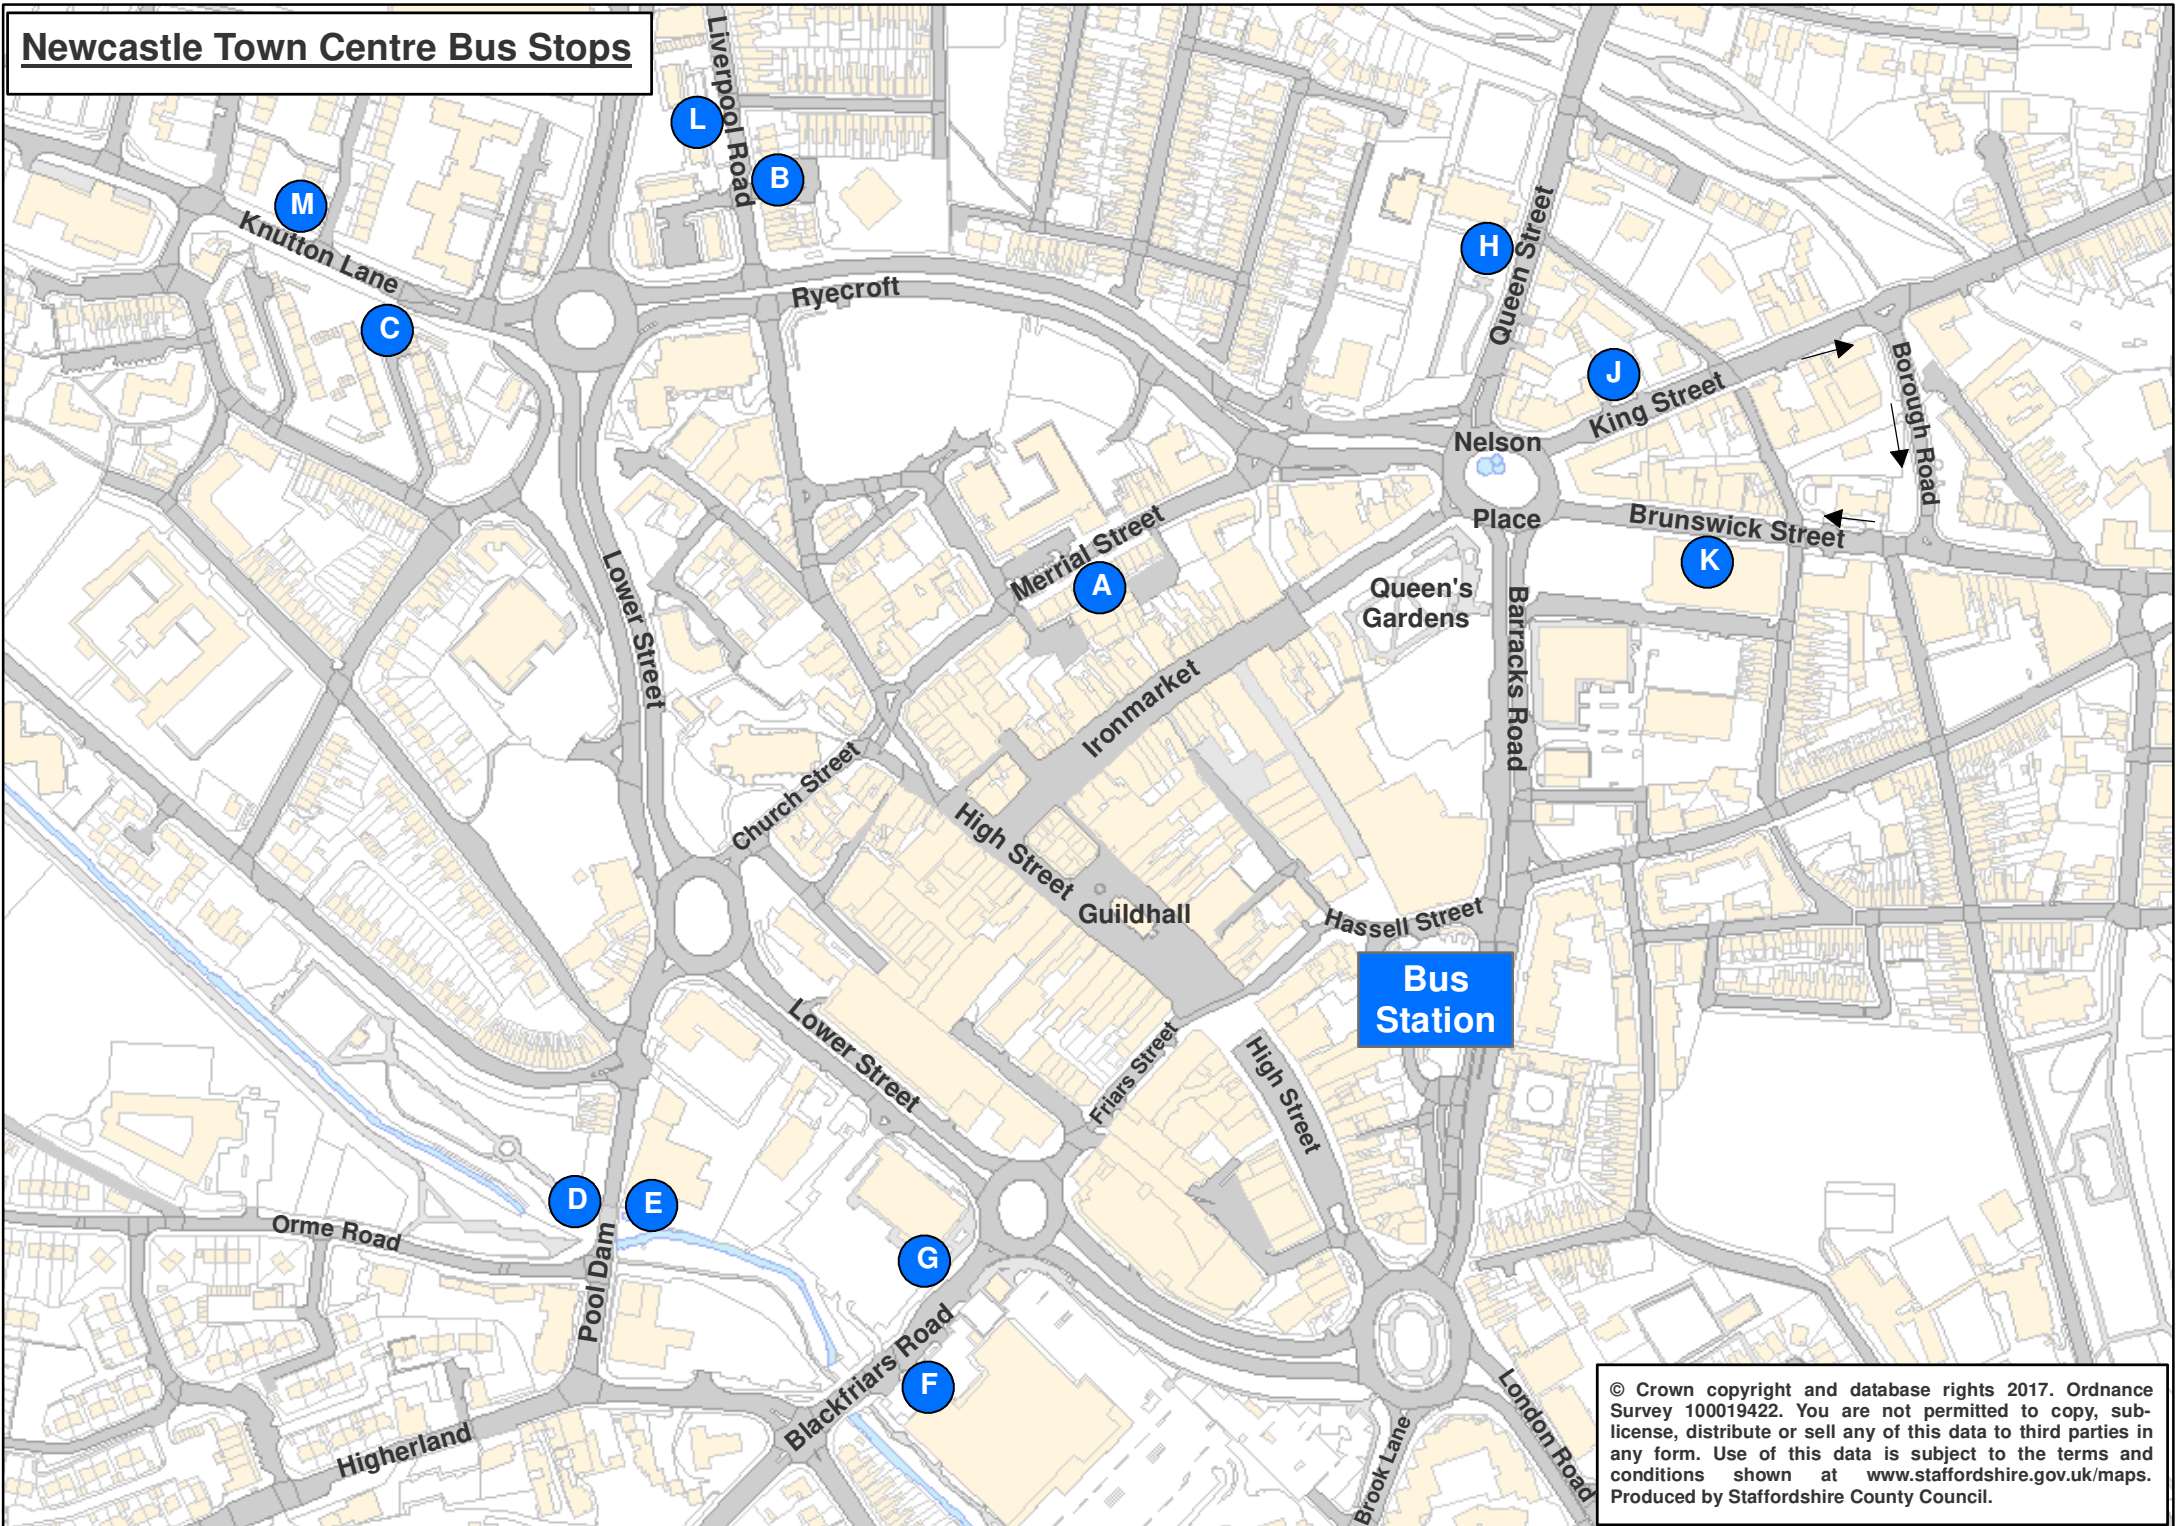

# Newcastle Town Centre Bus Stops

© Crown copyright and database rights 2017. Ordnance Survey 100019422. You are not permitted to copy, sublicense, distribute or sell any of this data to third parties in any form. Use of this data is subject to the terms and conditions shown at [www.staffordshire.gov.uk/maps](http://www.staffordshire.gov.uk/maps). Produced by Staffordshire County Council.

# Newcastle-under-Lyme Bus Station Stands