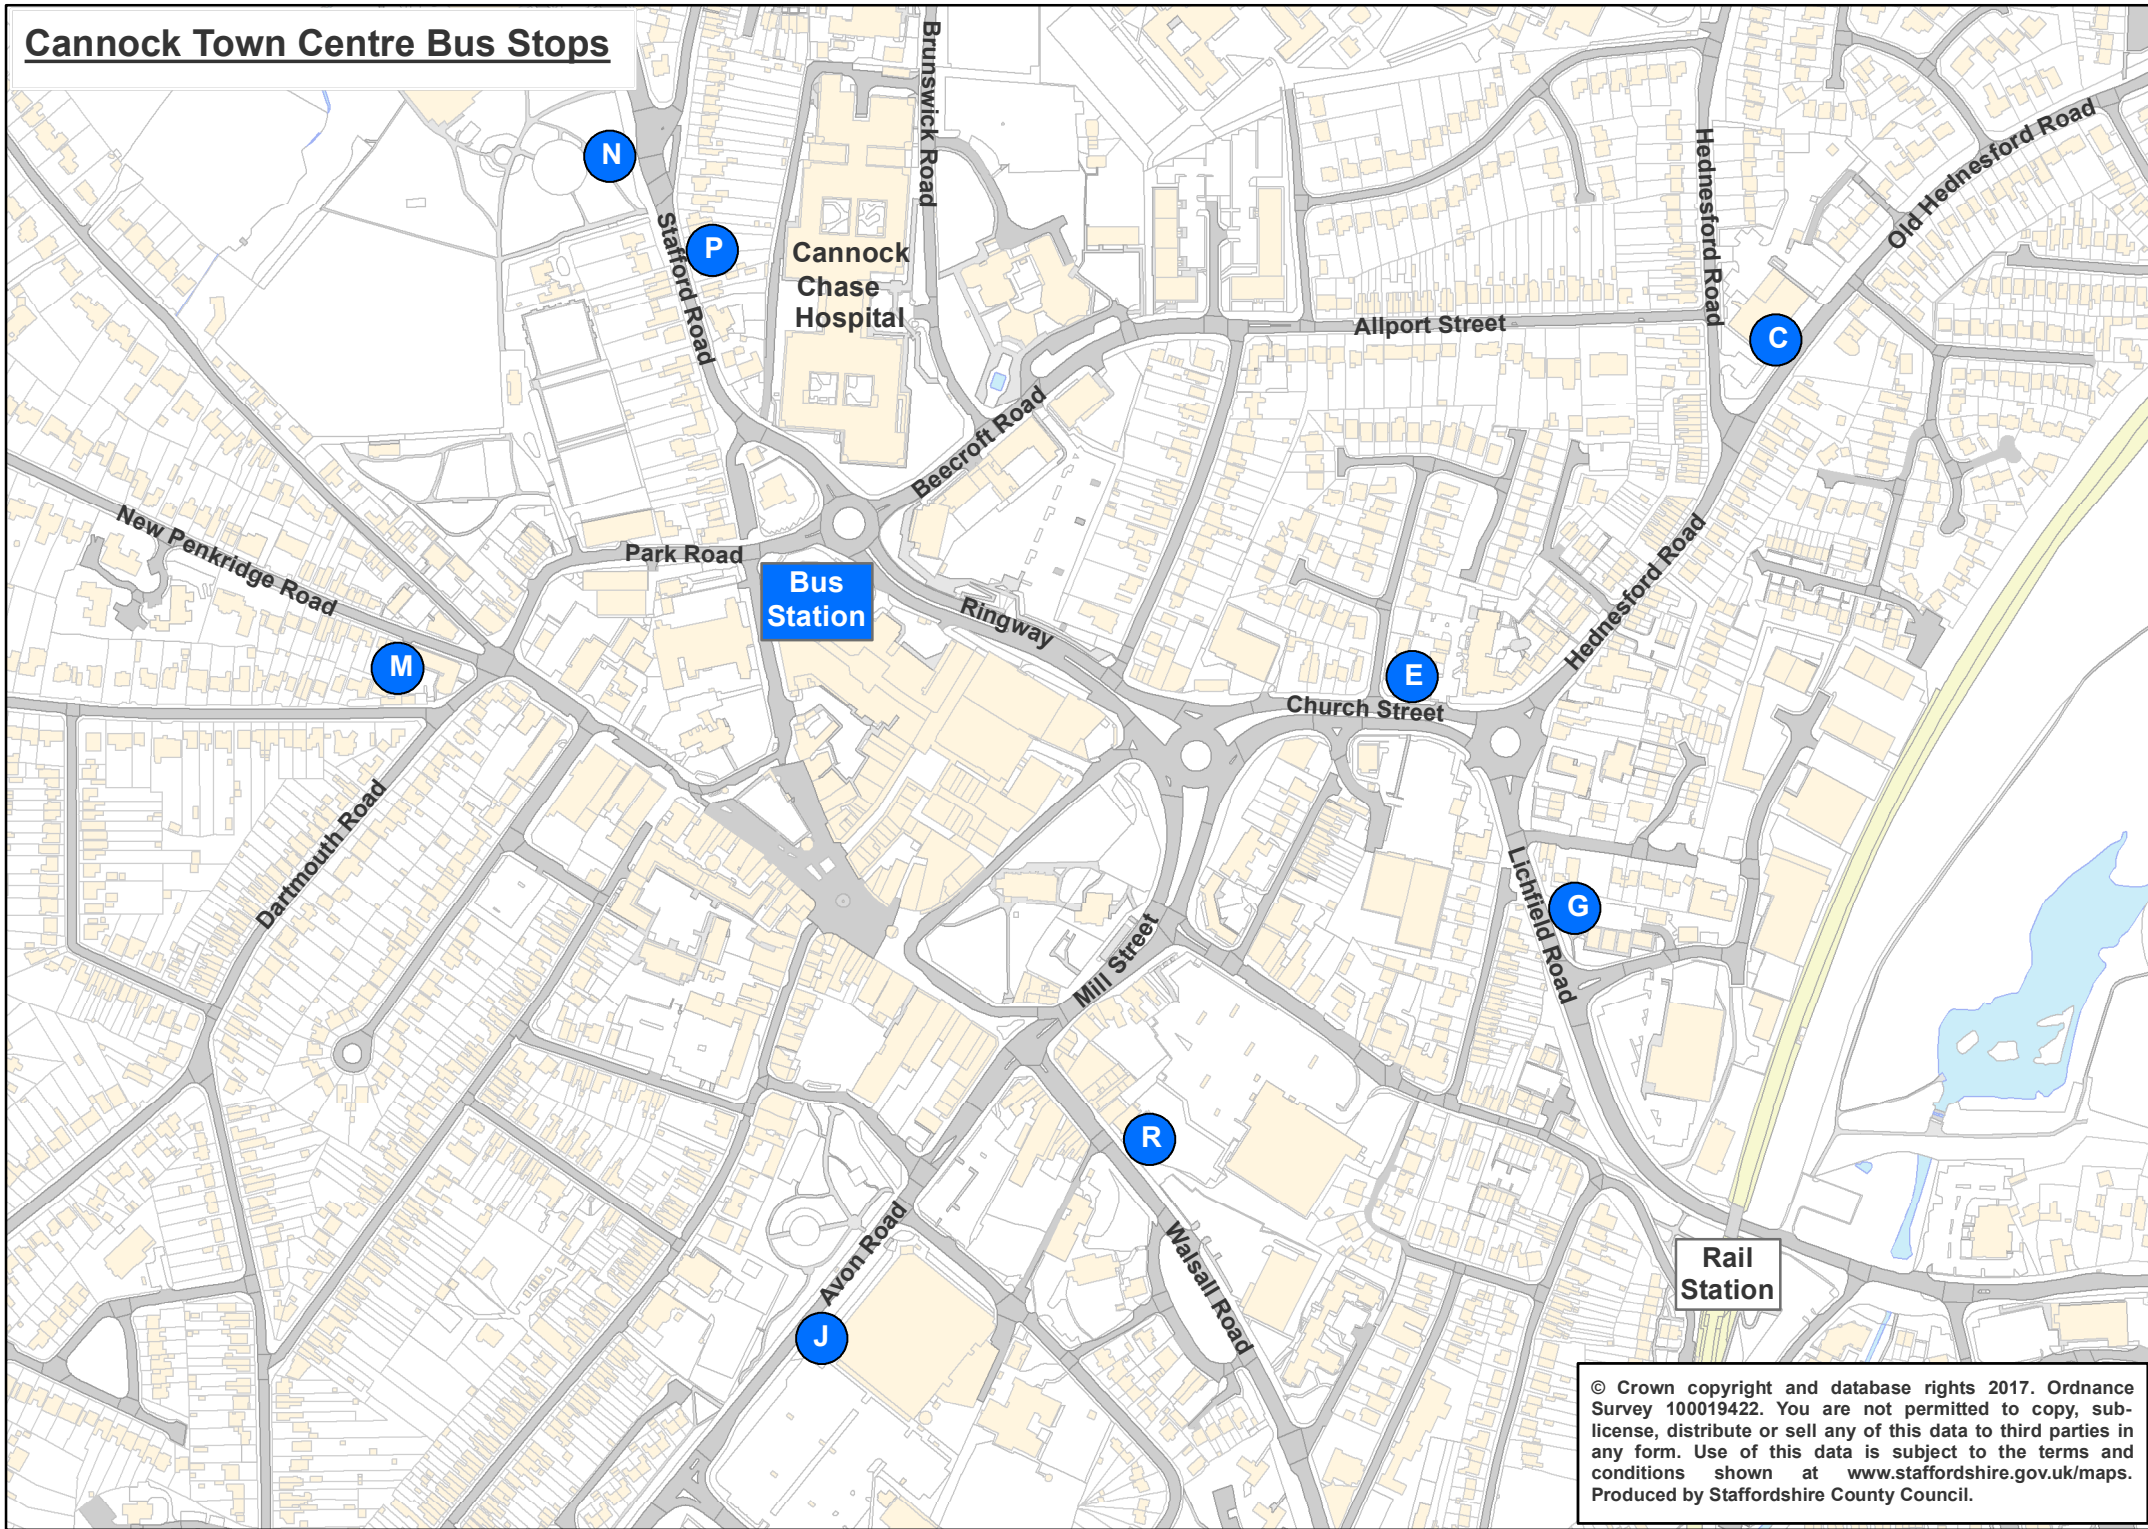

Cannock Town Centre Bus Stops

© Crown copyright and database rights 2017. Ordnance Survey 100019422. You are not permitted to copy, sublicense, distribute or sell any of this data to third parties in any form. Use of this data is subject to the terms and conditions shown at www.staffordshire.gov.uk/maps. Produced by Staffordshire County Council.

Cannock Bus Station Stands

© Crown copyright and database rights 2017.
Ordnance Survey 100019422. You are not
permitted to copy, sub-license, distribute or
sell any of this data to third parties in any form.
Use of this data is subject to the terms and
conditions shown at
www.staffordshire.gov.uk/maps. Produced by
Staffordshire County Council.