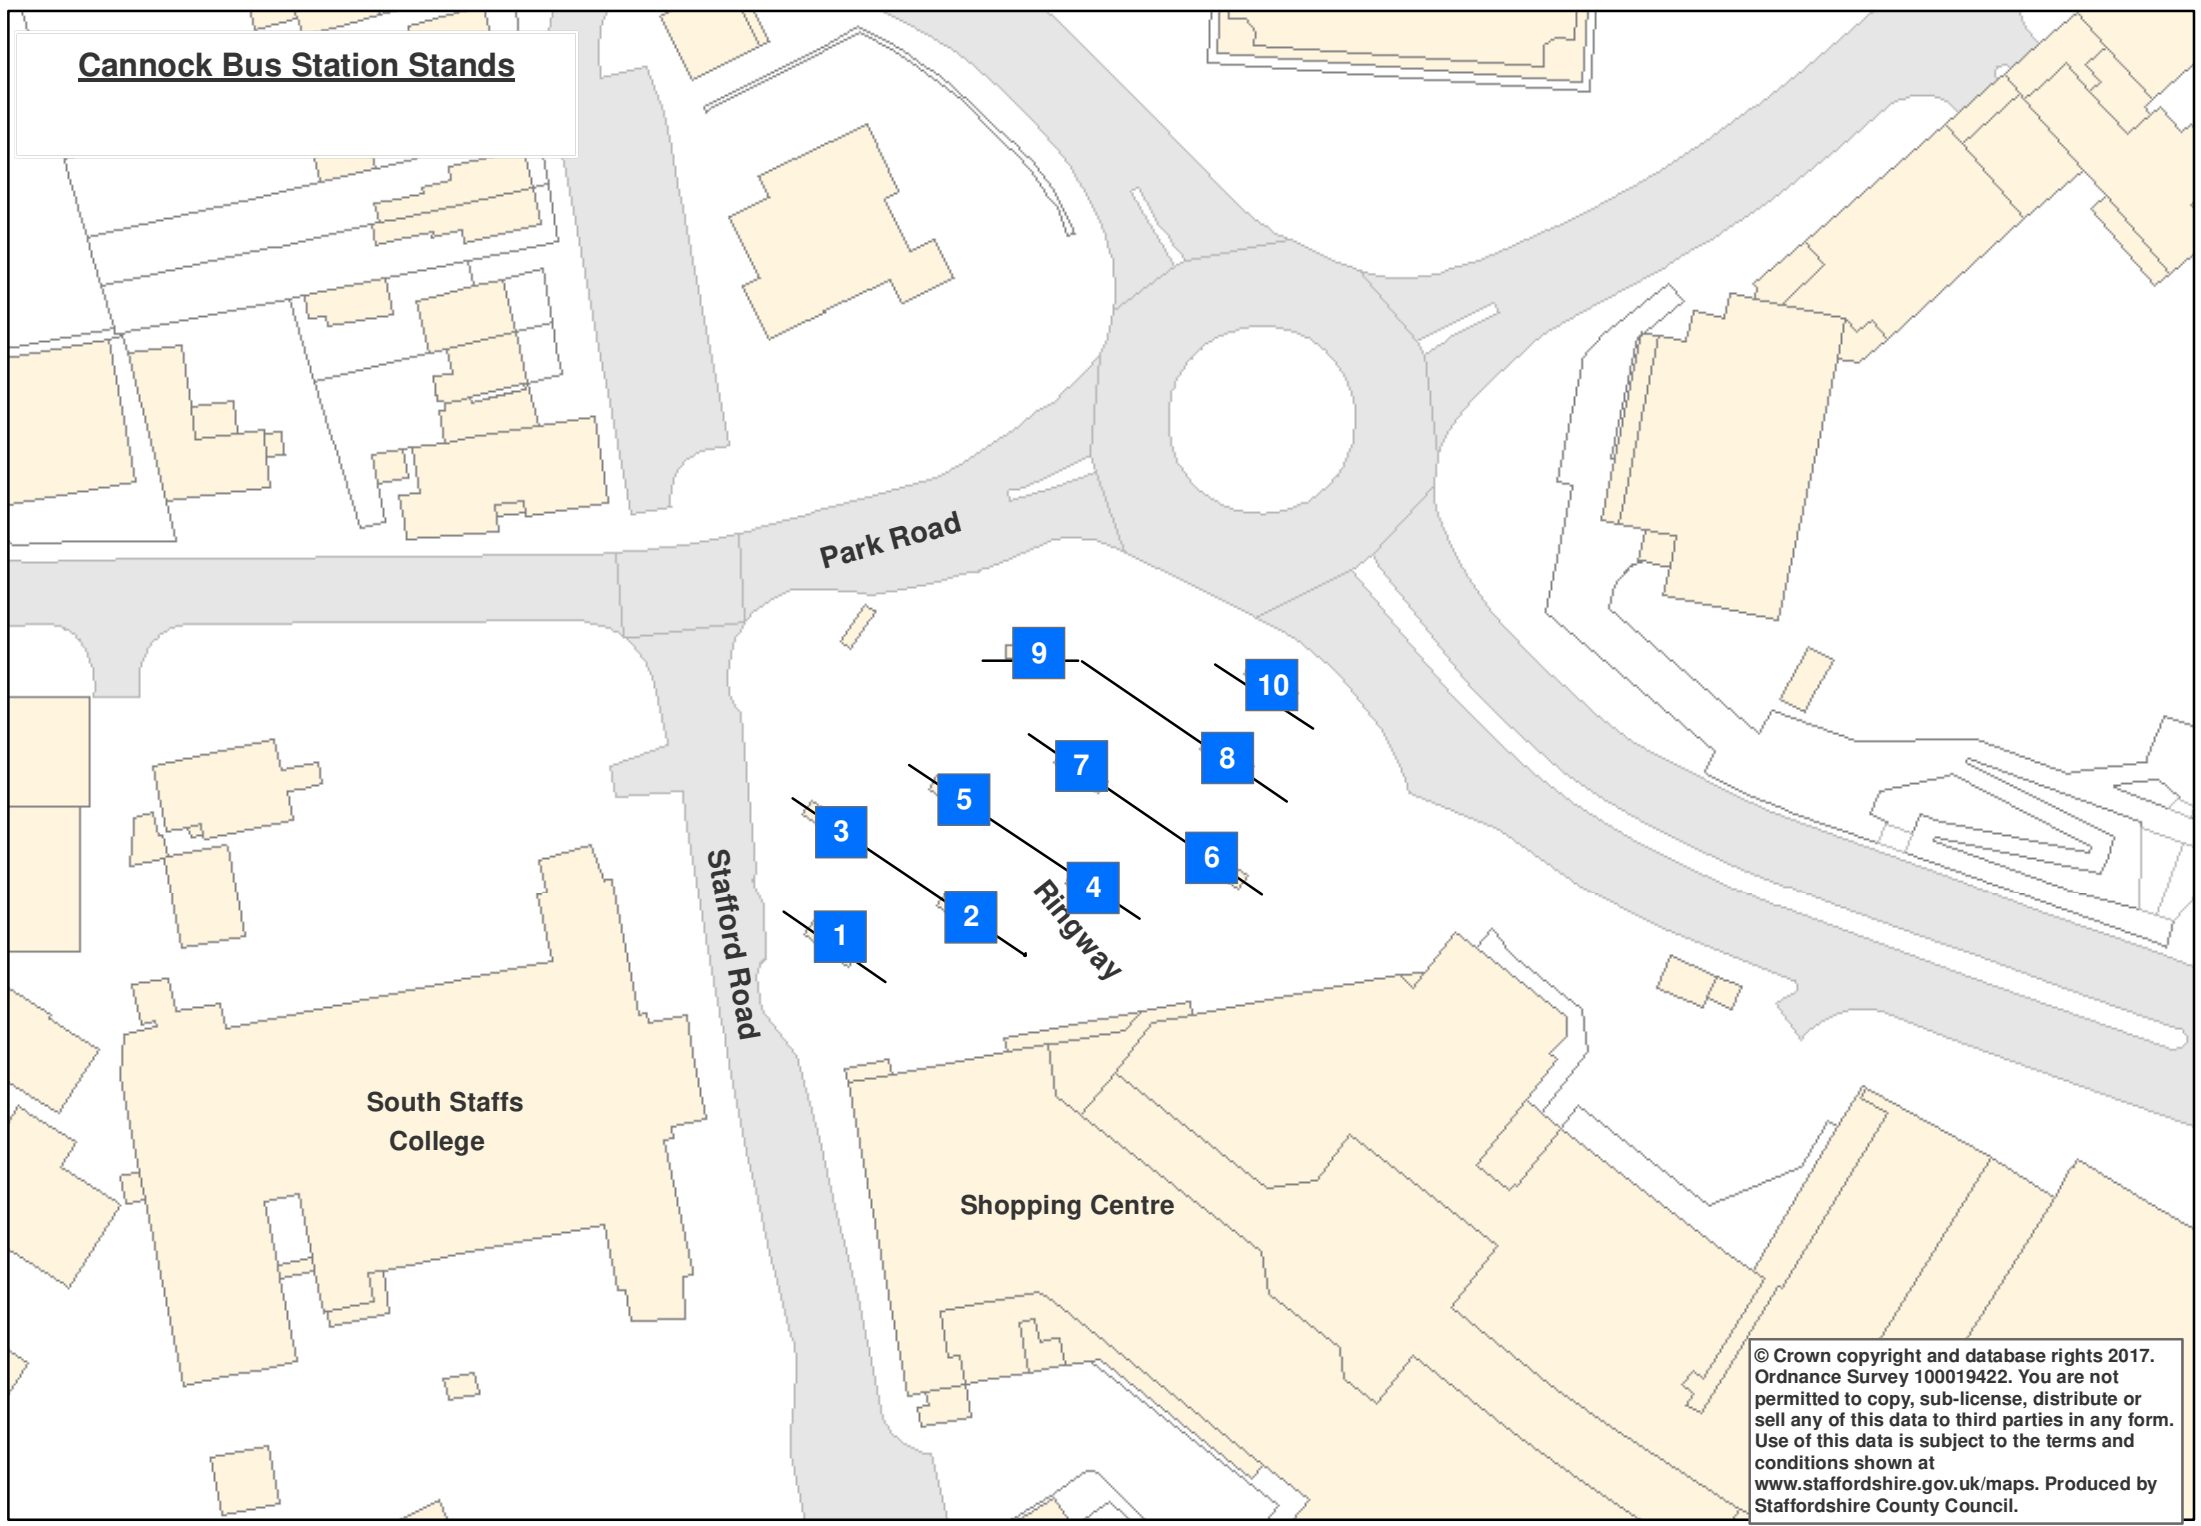

Cannock Town Centre Bus Stops

© Crown copyright and database rights 2017. Ordnance Survey 100019422. You are not permitted to copy, sublicense, distribute or sell any of this data to third parties in any form. Use of this data is subject to the terms and conditions shown at www.staffordshire.gov.uk/maps. Produced by Staffordshire County Council.

Cannock Bus Station Stands

© Crown copyright and database rights 2017.
Ordnance Survey 100019422. You are not
permitted to copy, sub-license, distribute or
sell any of this data to third parties in any form.
Use of this data is subject to the terms and
conditions shown at
www.staffordshire.gov.uk/maps. Produced by
Staffordshire County Council.