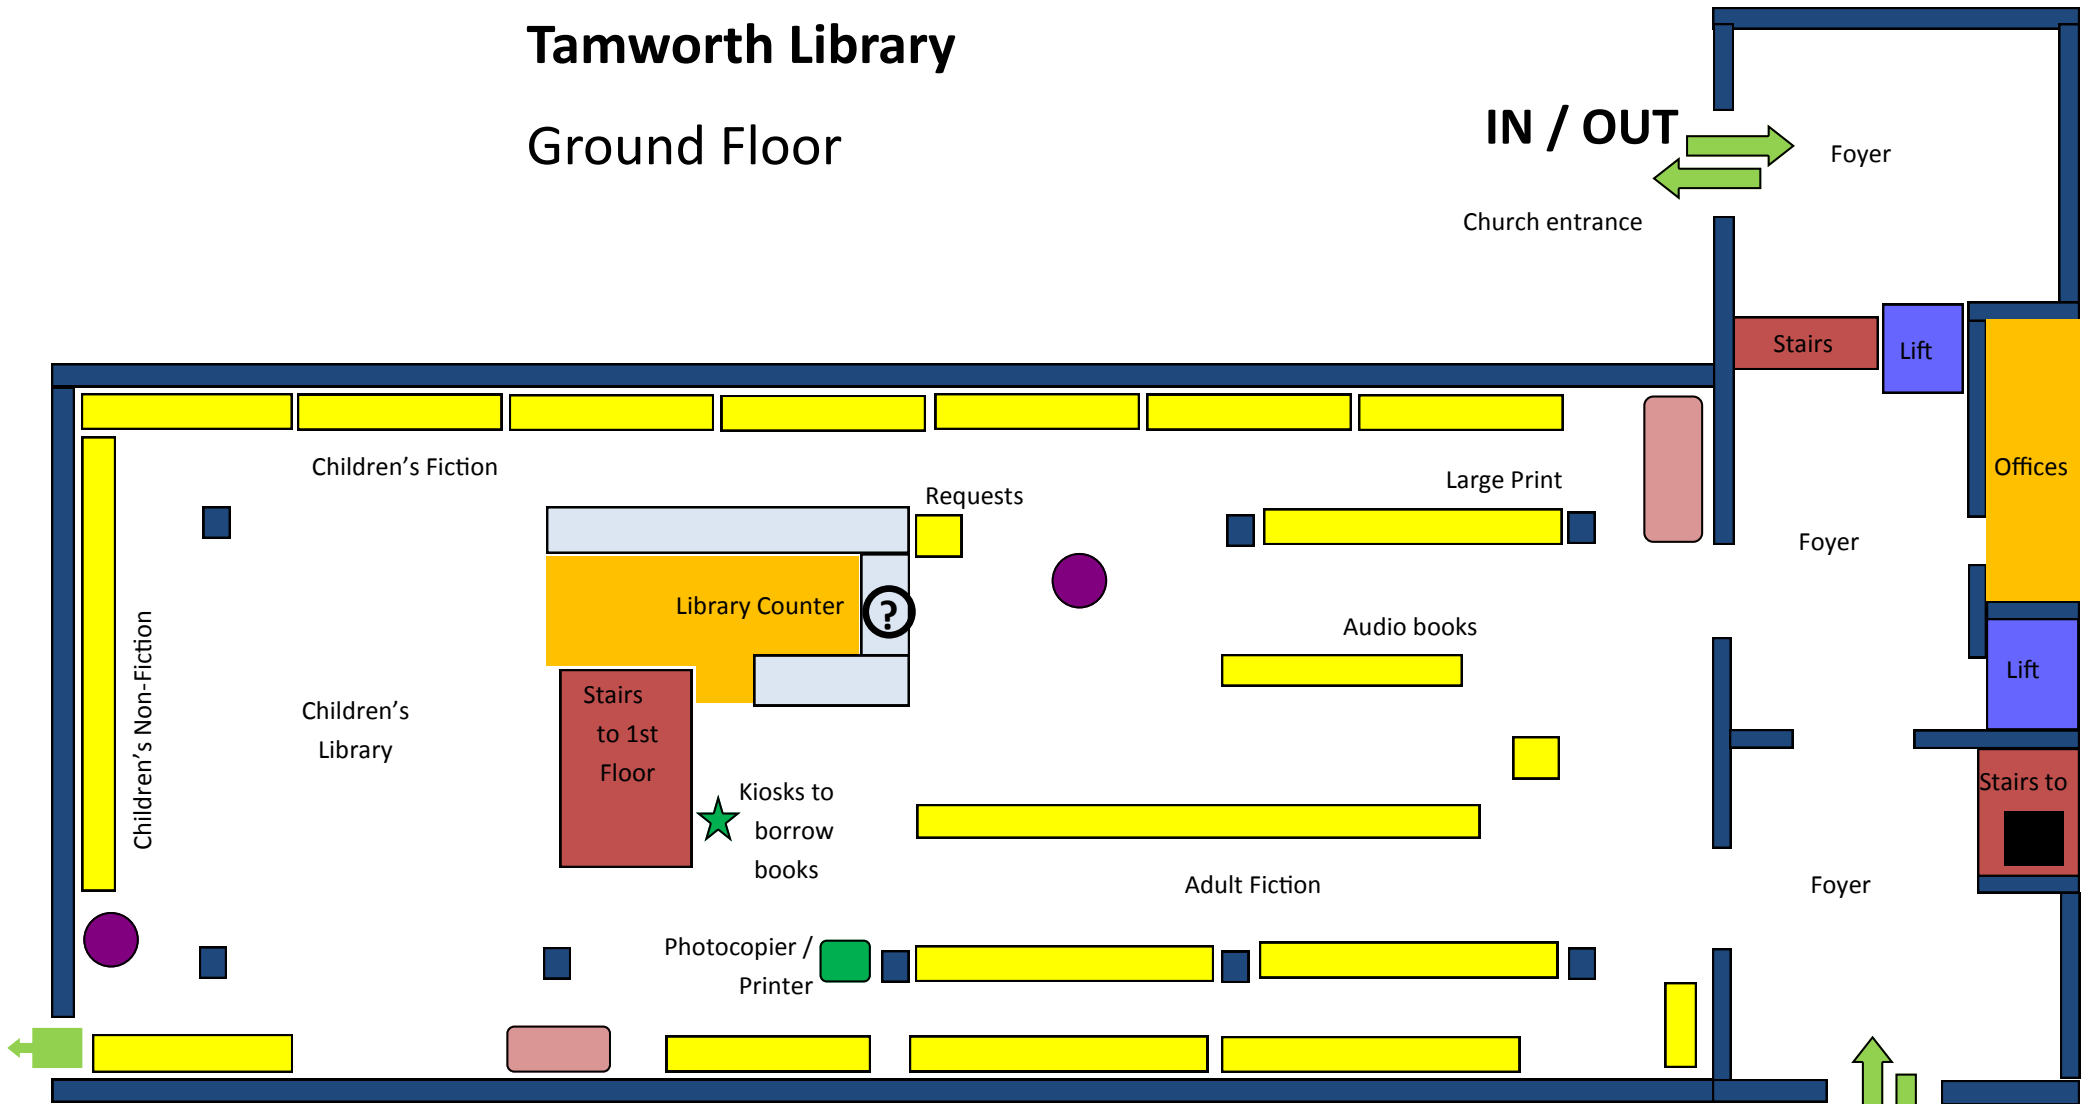

Tamworth Library

Ground Floor

IN / OUT
Church entrance

IN / OUT
Aldergate entrance

- PCs
- Bookshelves
- Tables
- Walls/Pillars
- Stairs
- Ask for help
- Emergency Exit
- Staff area only

Tamworth Library

1st Floor

- | | | | | | | | | |
|-----|-------------|--------|-------------------|--------|--------------|-------------------|--------------------|---------------|
| PCs | Bookshelves | Tables | Walls/
Pillars | Stairs | Ask for help | Emergency
Exit | Staff area
only | Evac
chair |
| | | | | | | | | |

Tamworth Library

2nd Floor