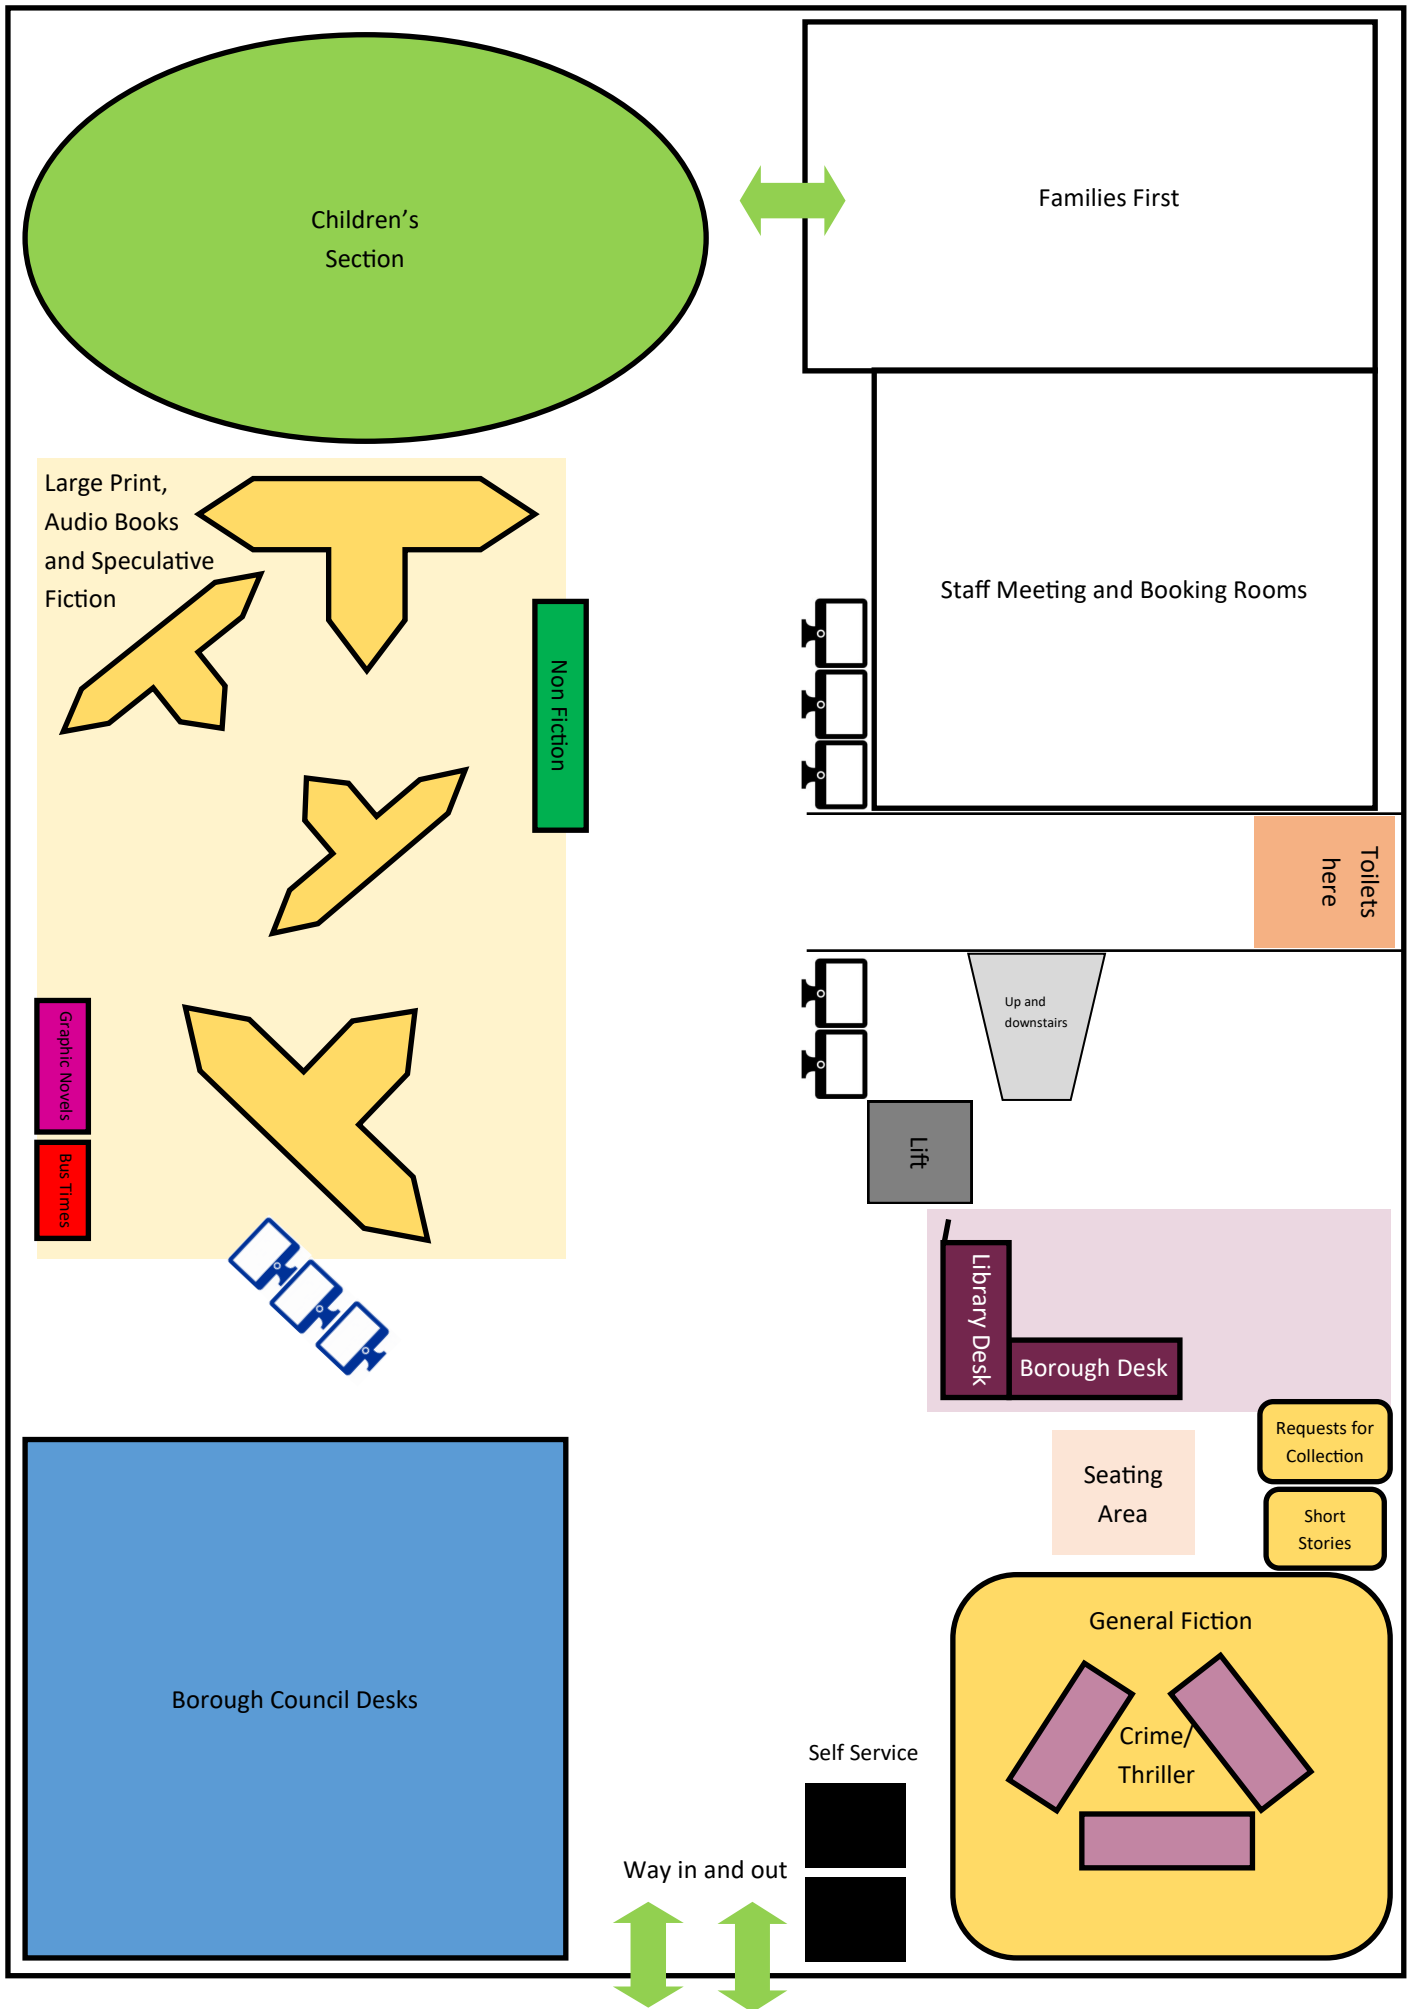

Newcastle is an Autism friendly library

Newcastle is an Autism friendly library